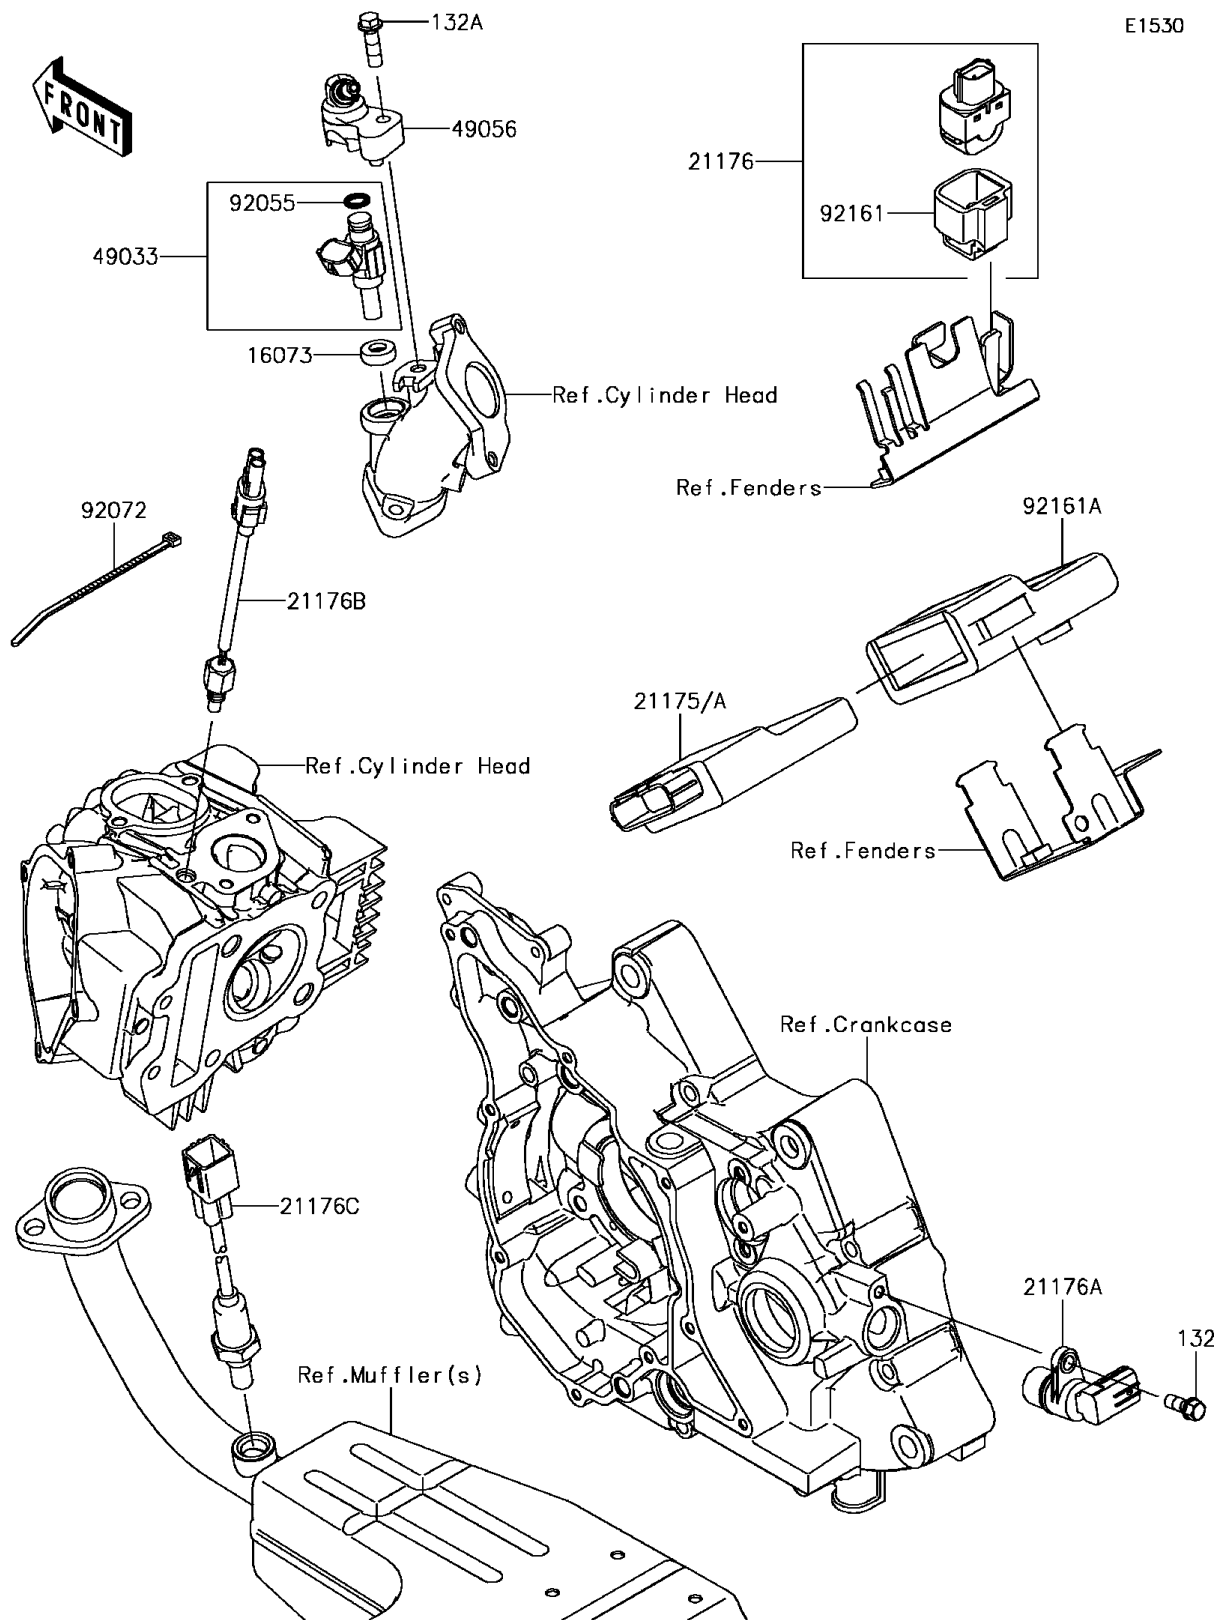

2018 Z125 PRO

PARTS DIAGRAM

Fuel Injection

2018 Z125 PRO

PARTS LIST

Fuel Injection

ITEM NAME

PART NUMBER

QUANTITY
