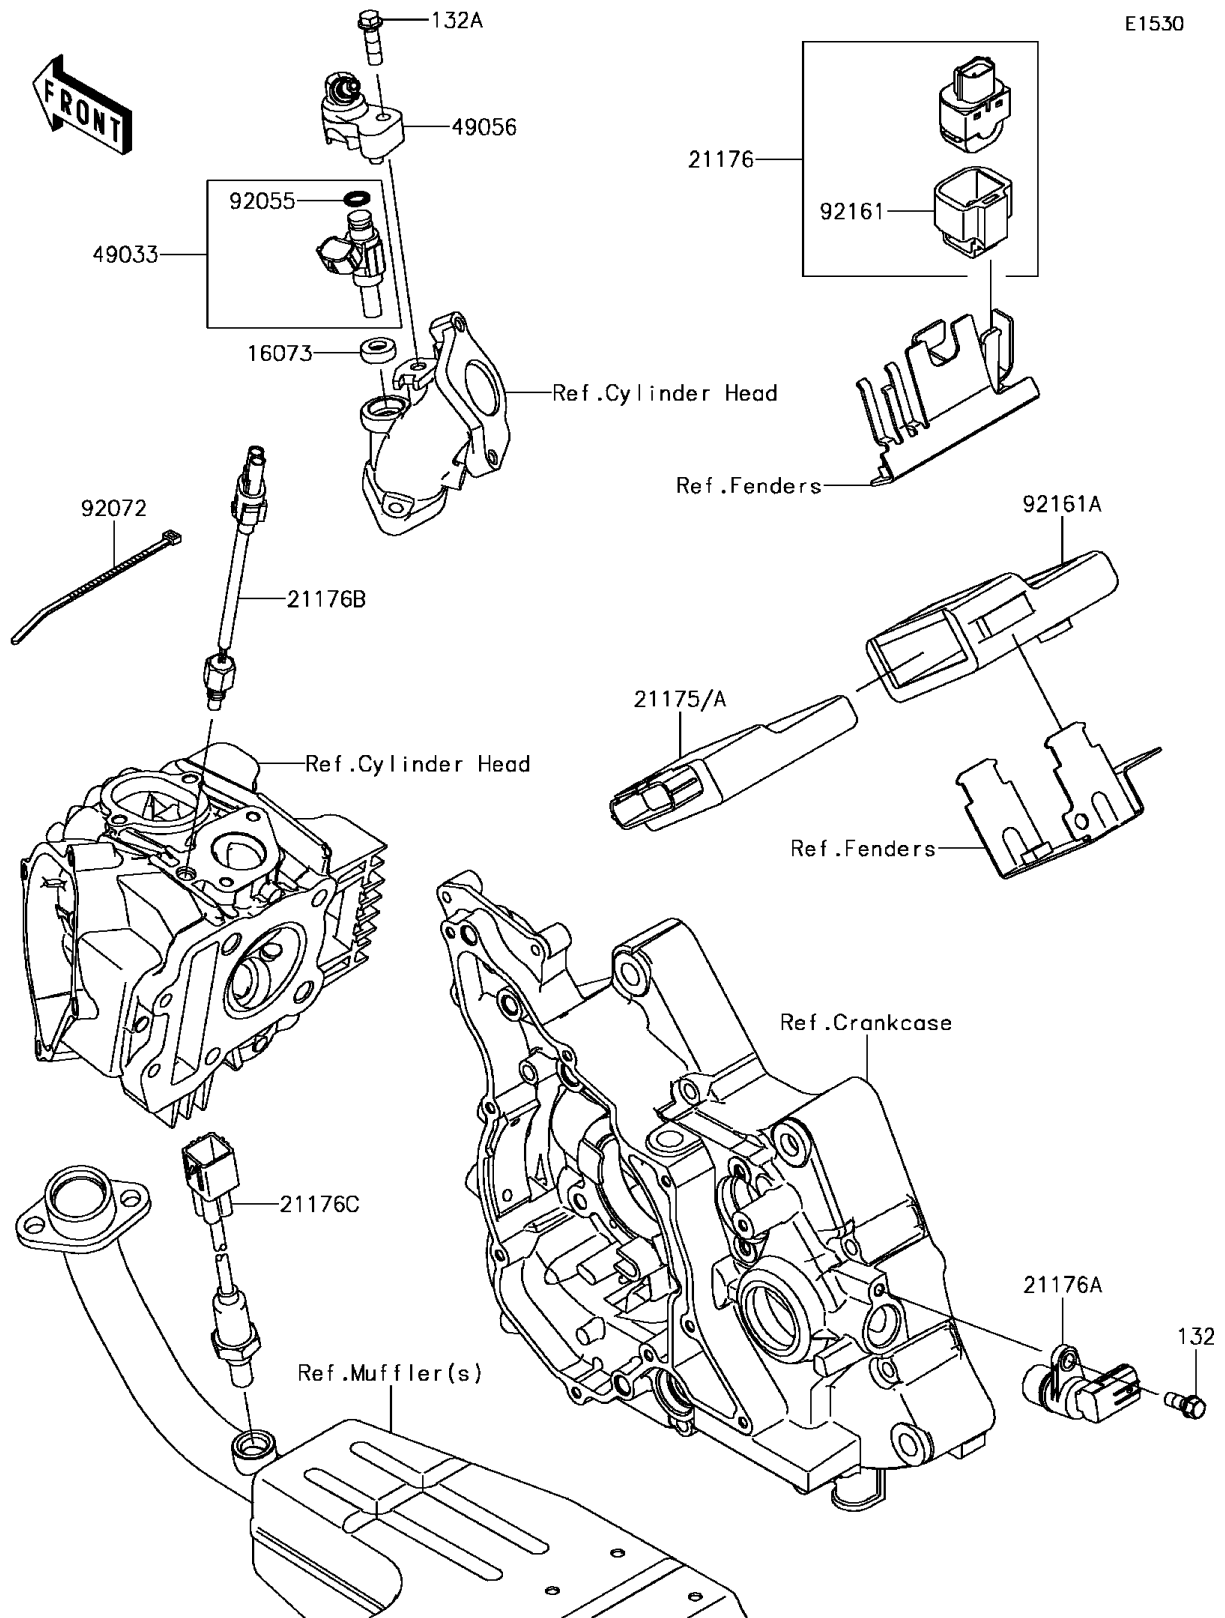

2017 Z125 Pro

PARTS DIAGRAM

Fuel Injection

2017 Z125 Pro

PARTS LIST

Fuel Injection

ITEM NAME

PART NUMBER

QUANTITY
