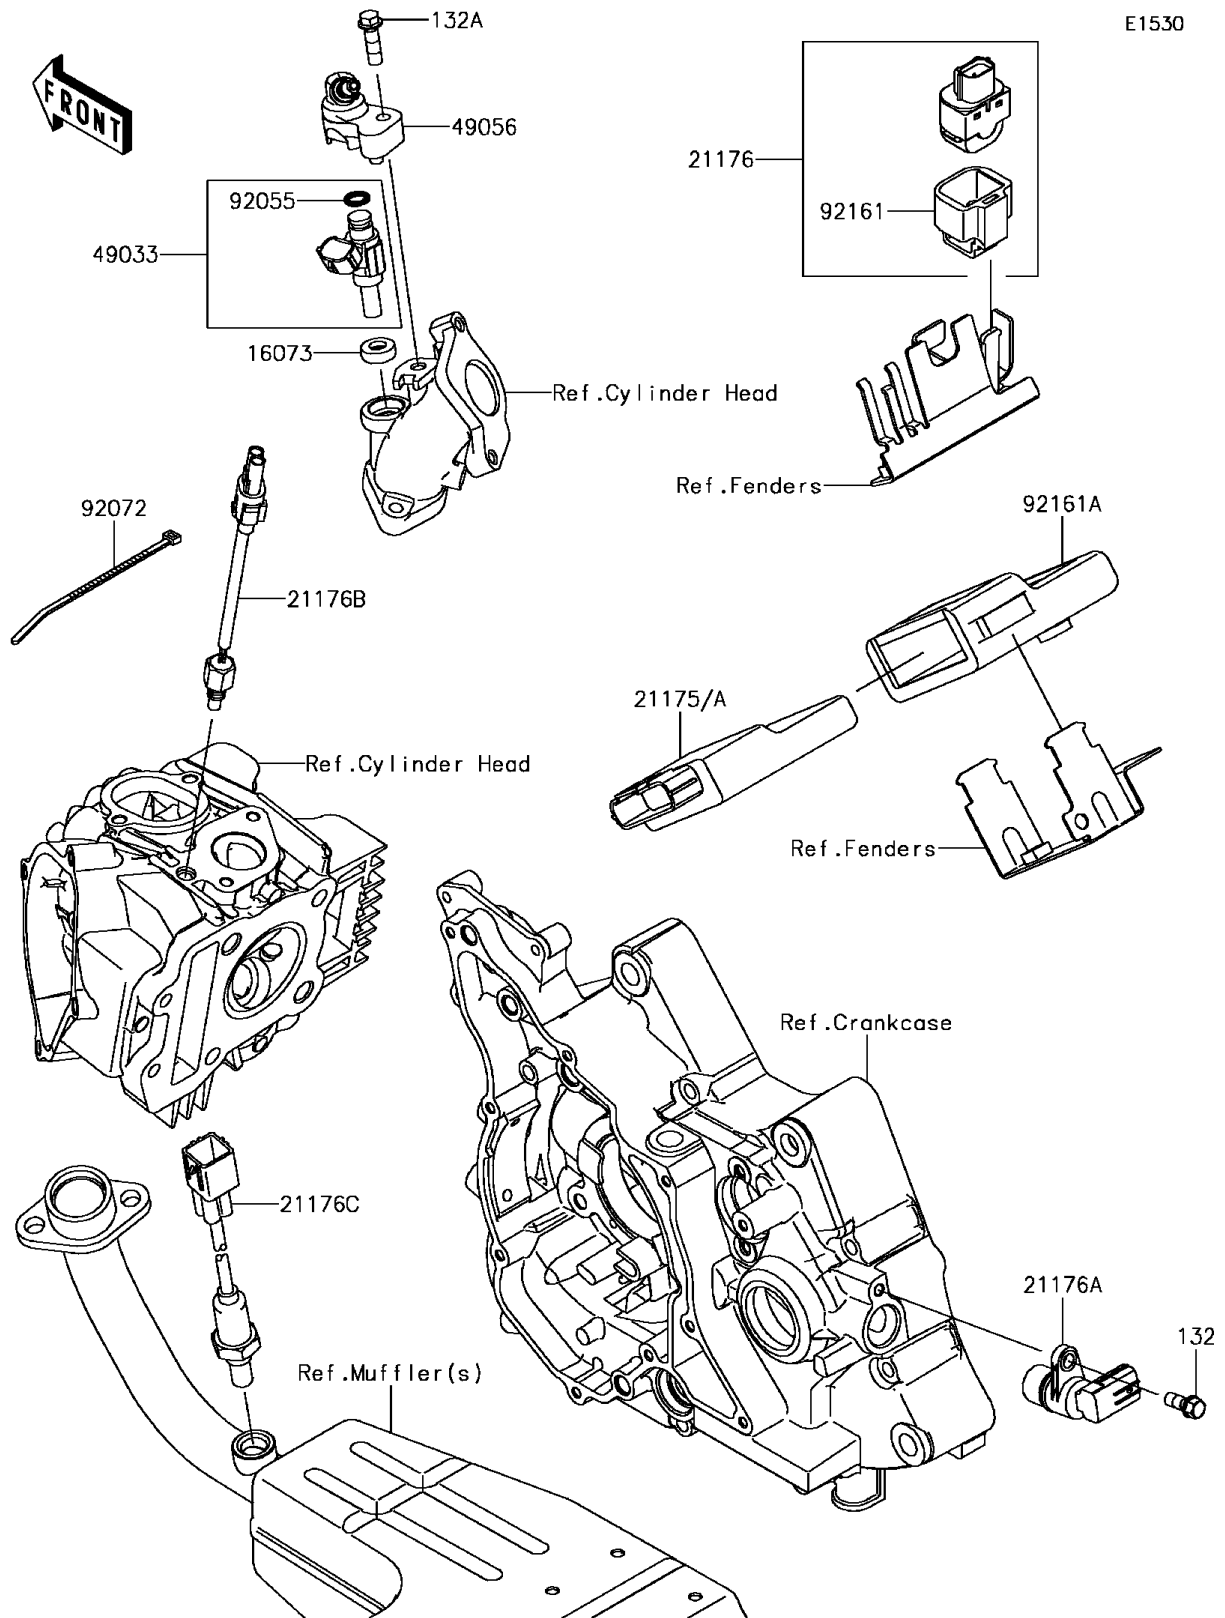

2017 Z125 Pro KRT Edition

PARTS DIAGRAM

Fuel Injection

2017 Z125 Pro KRT Edition

PARTS LIST Fuel Injection

ITEM NAME

PART NUMBER

QUANTITY
