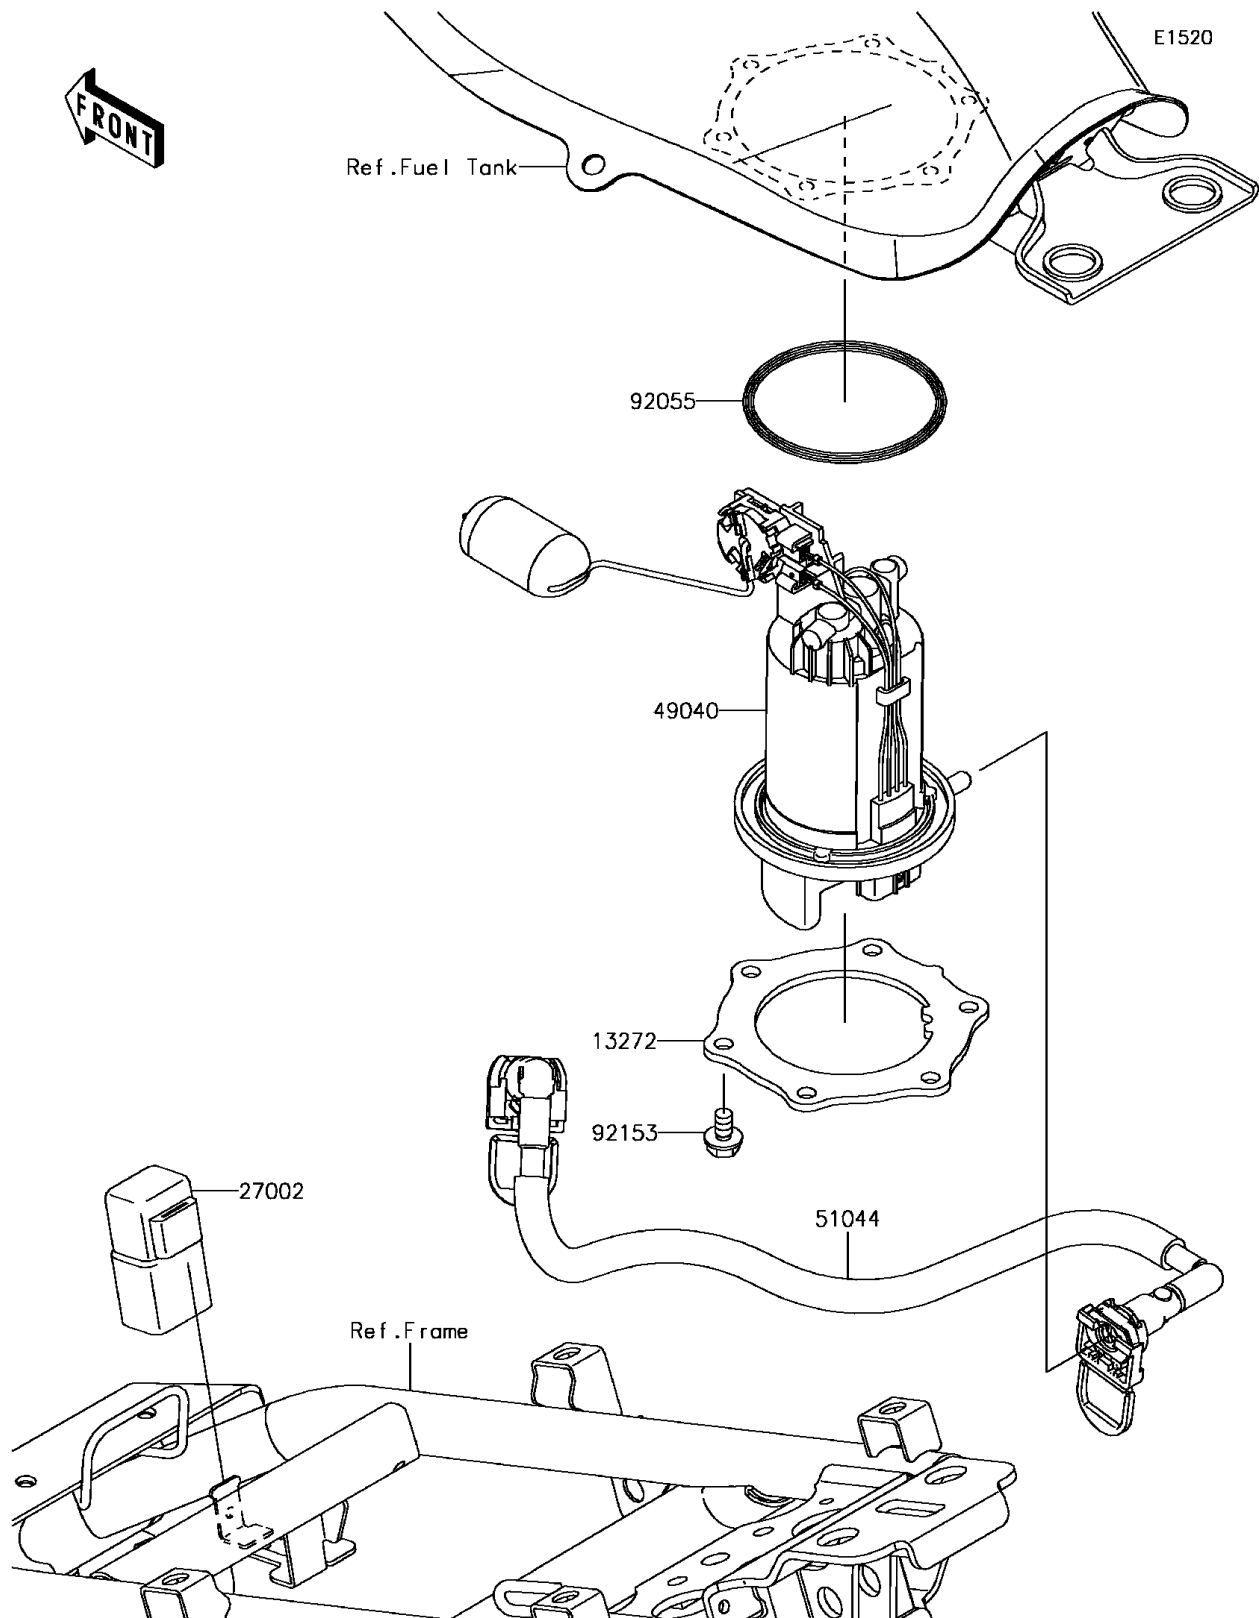

2017 Z125 Pro KRT Edition

PARTS DIAGRAM

Fuel Pump

2017 Z125 Pro KRT Edition

PARTS LIST

Fuel Pump

ITEM NAME	PART NUMBER	QUANTITY
-----------	-------------	----------
