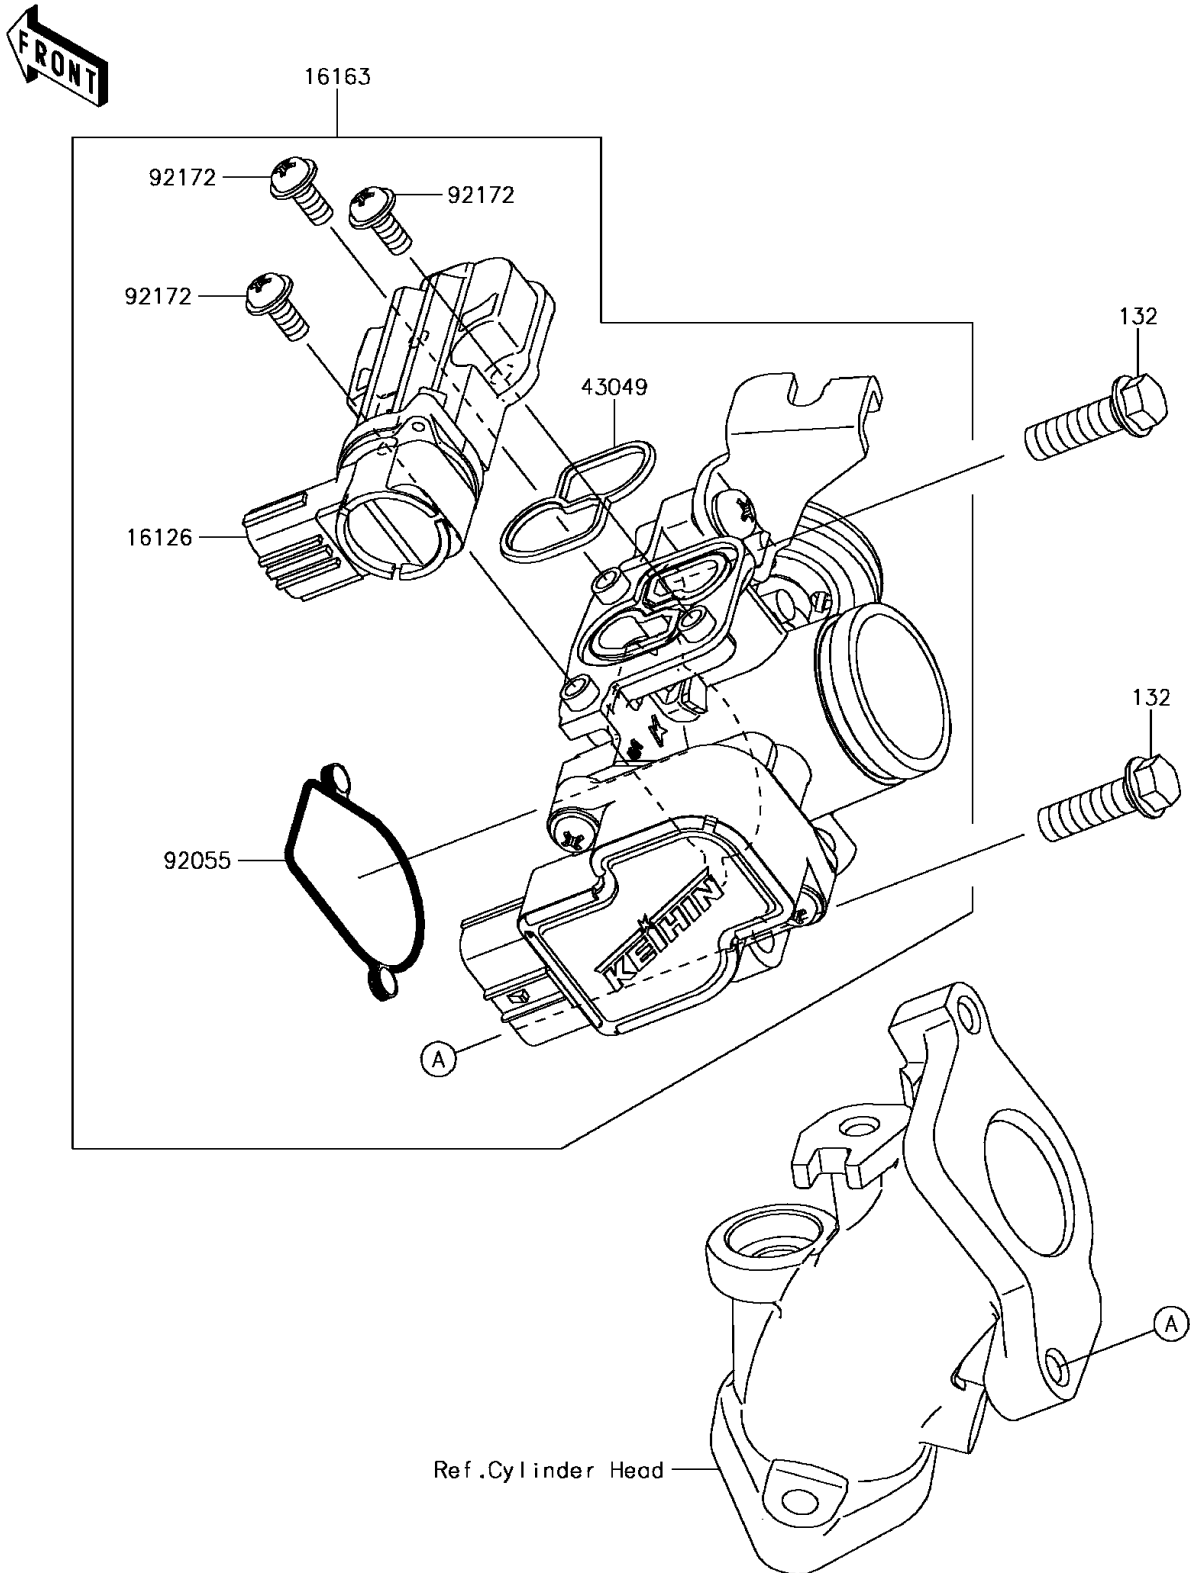

2017 Z125 Pro

PARTS DIAGRAM

Throttle

E1510

2017 Z125 Pro

PARTS LIST

Throttle

ITEM NAME

PART NUMBER

QUANTITY
