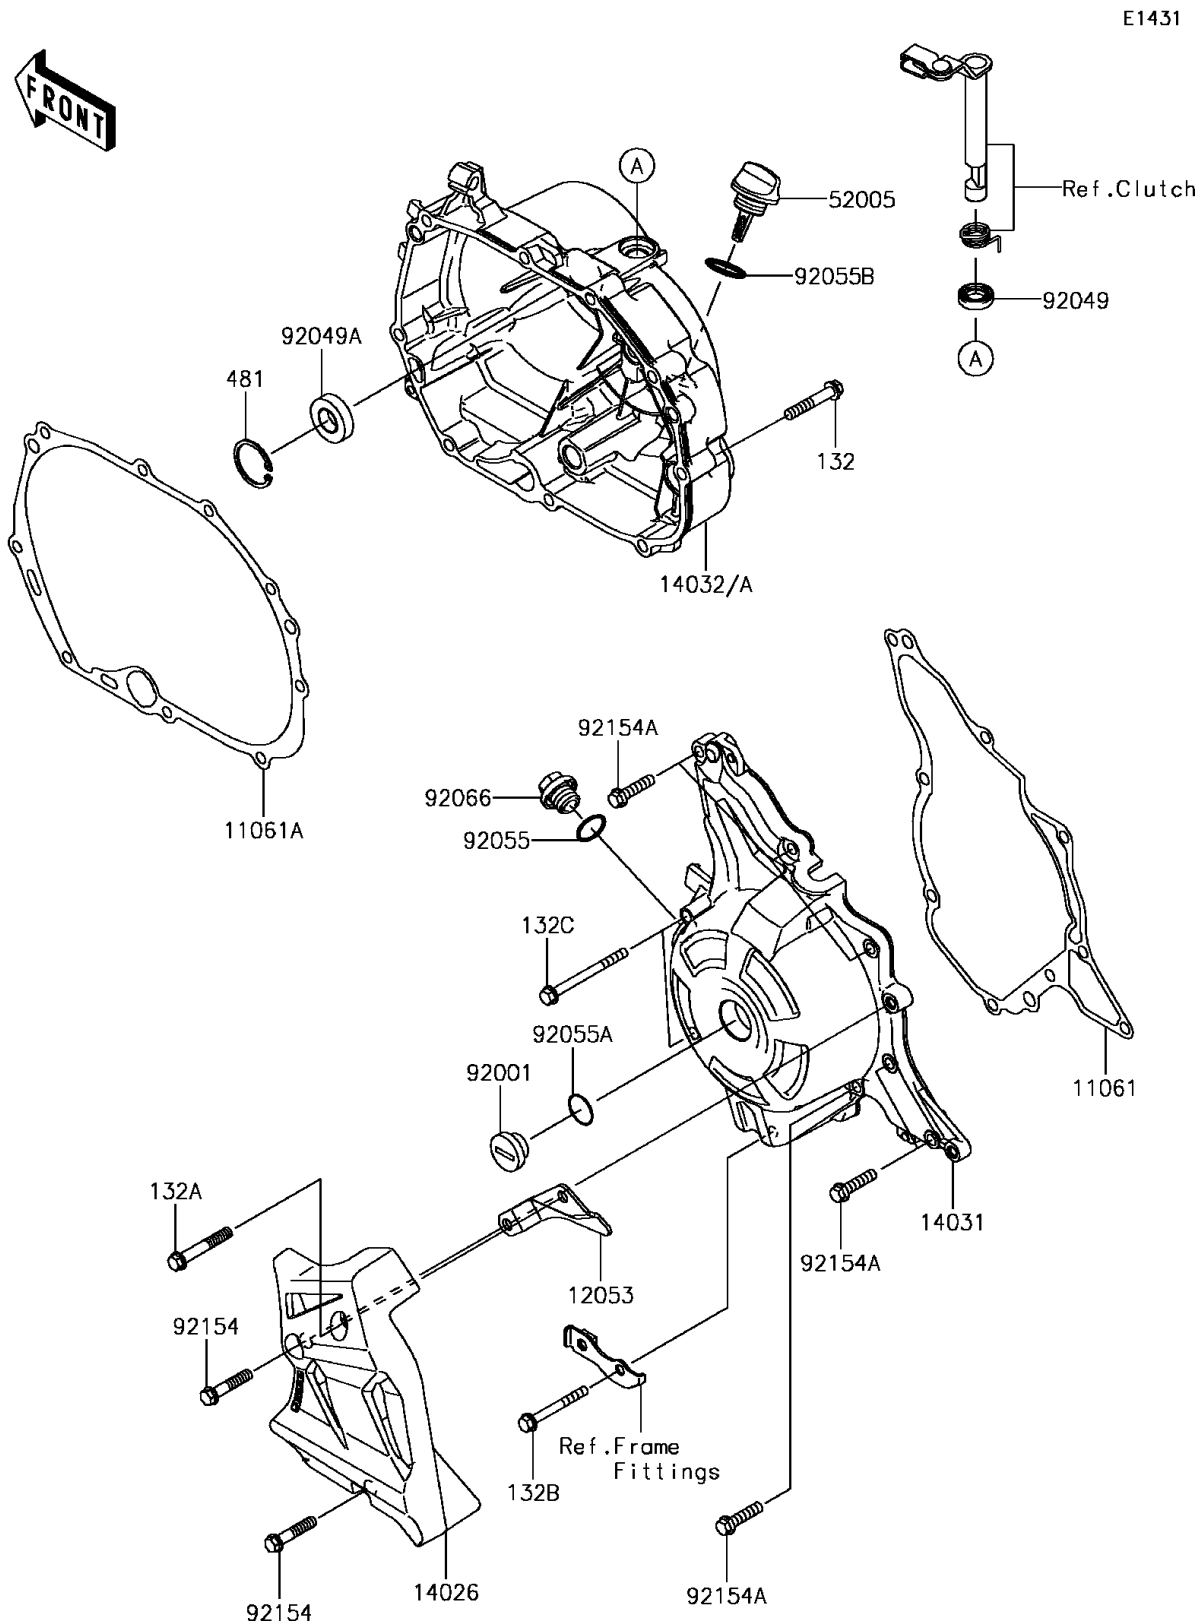

2017 Z125 Pro KRT Edition

PARTS DIAGRAM

Engine Cover(s)

2017 Z125 Pro KRT Edition

PARTS LIST

Engine Cover(s)

ITEM NAME	PART NUMBER	QUANTITY
-----------	-------------	----------
