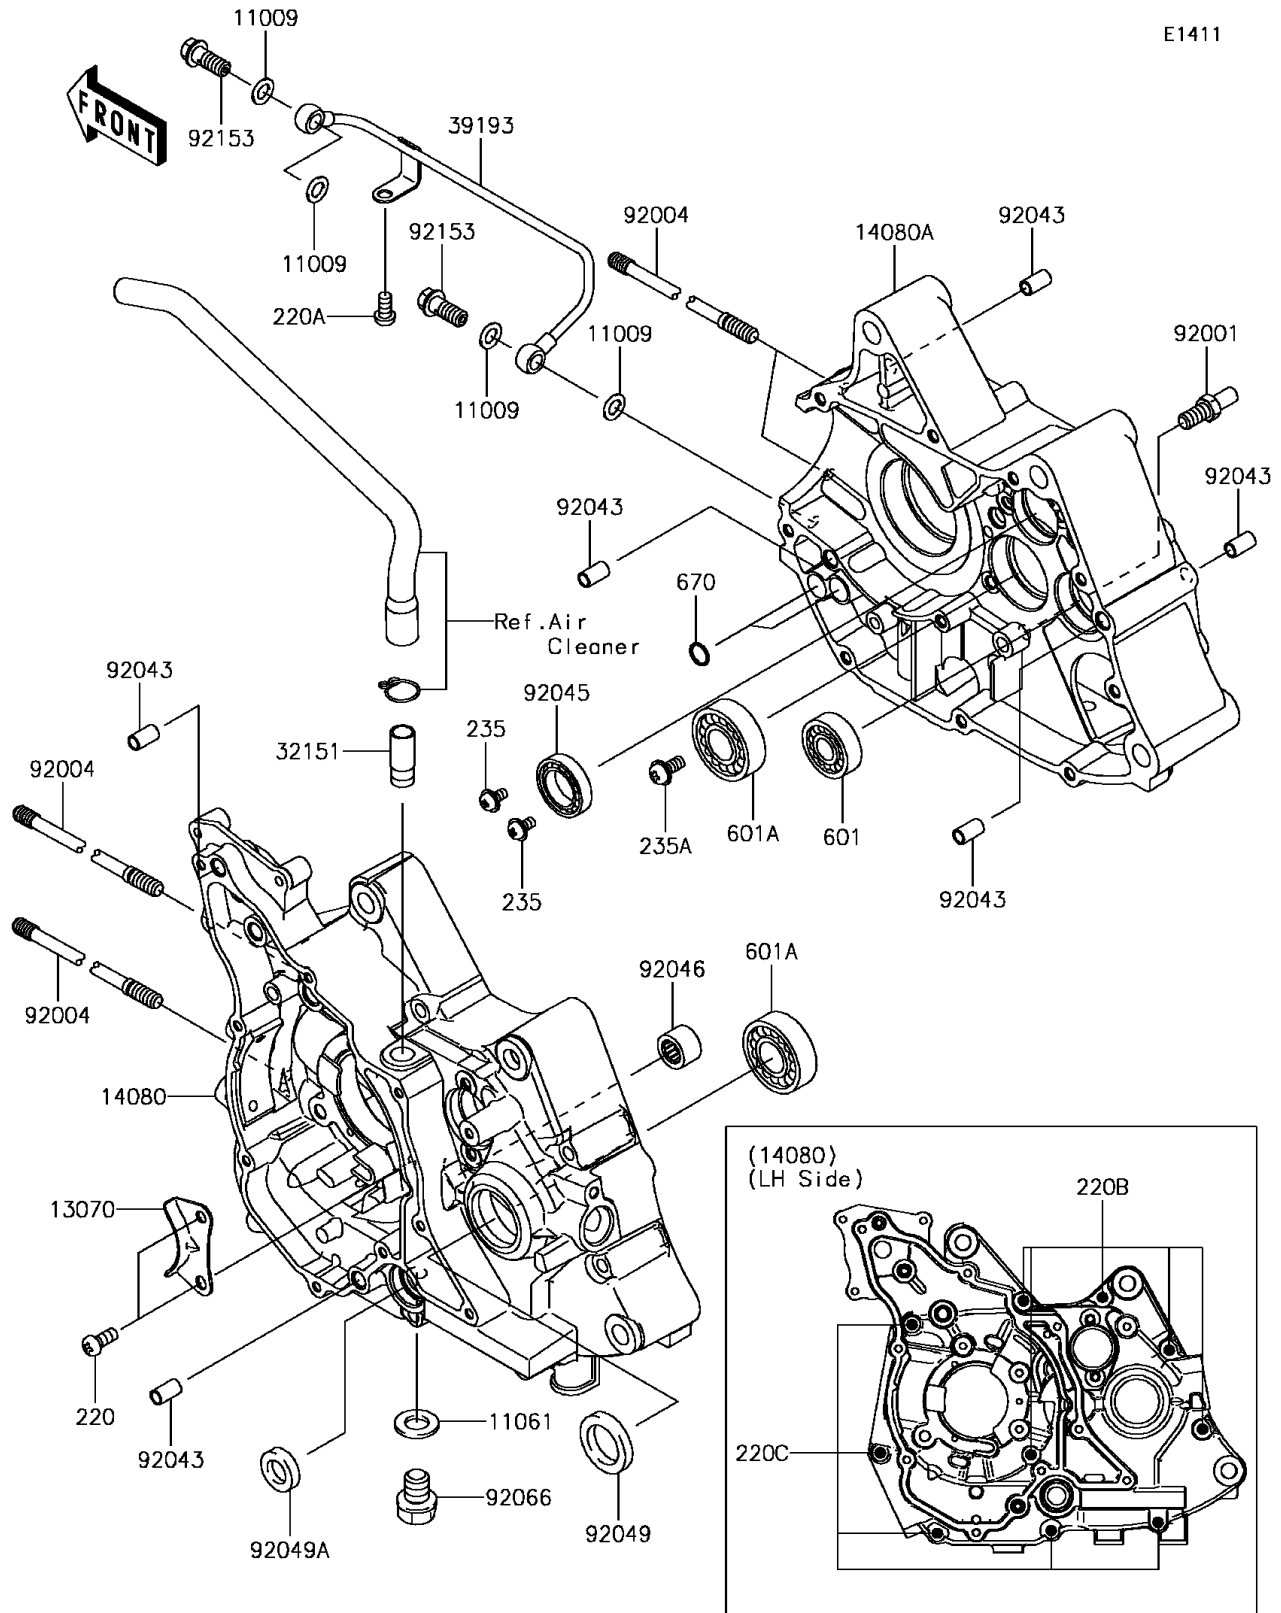

2017 Z125 Pro

PARTS DIAGRAM

Crankcase

E1411

2017 Z125 Pro

PARTS LIST

Crankcase

Kawasaki

Let the Good Times Roll®

ITEM NAME

PART NUMBER

QUANTITY
