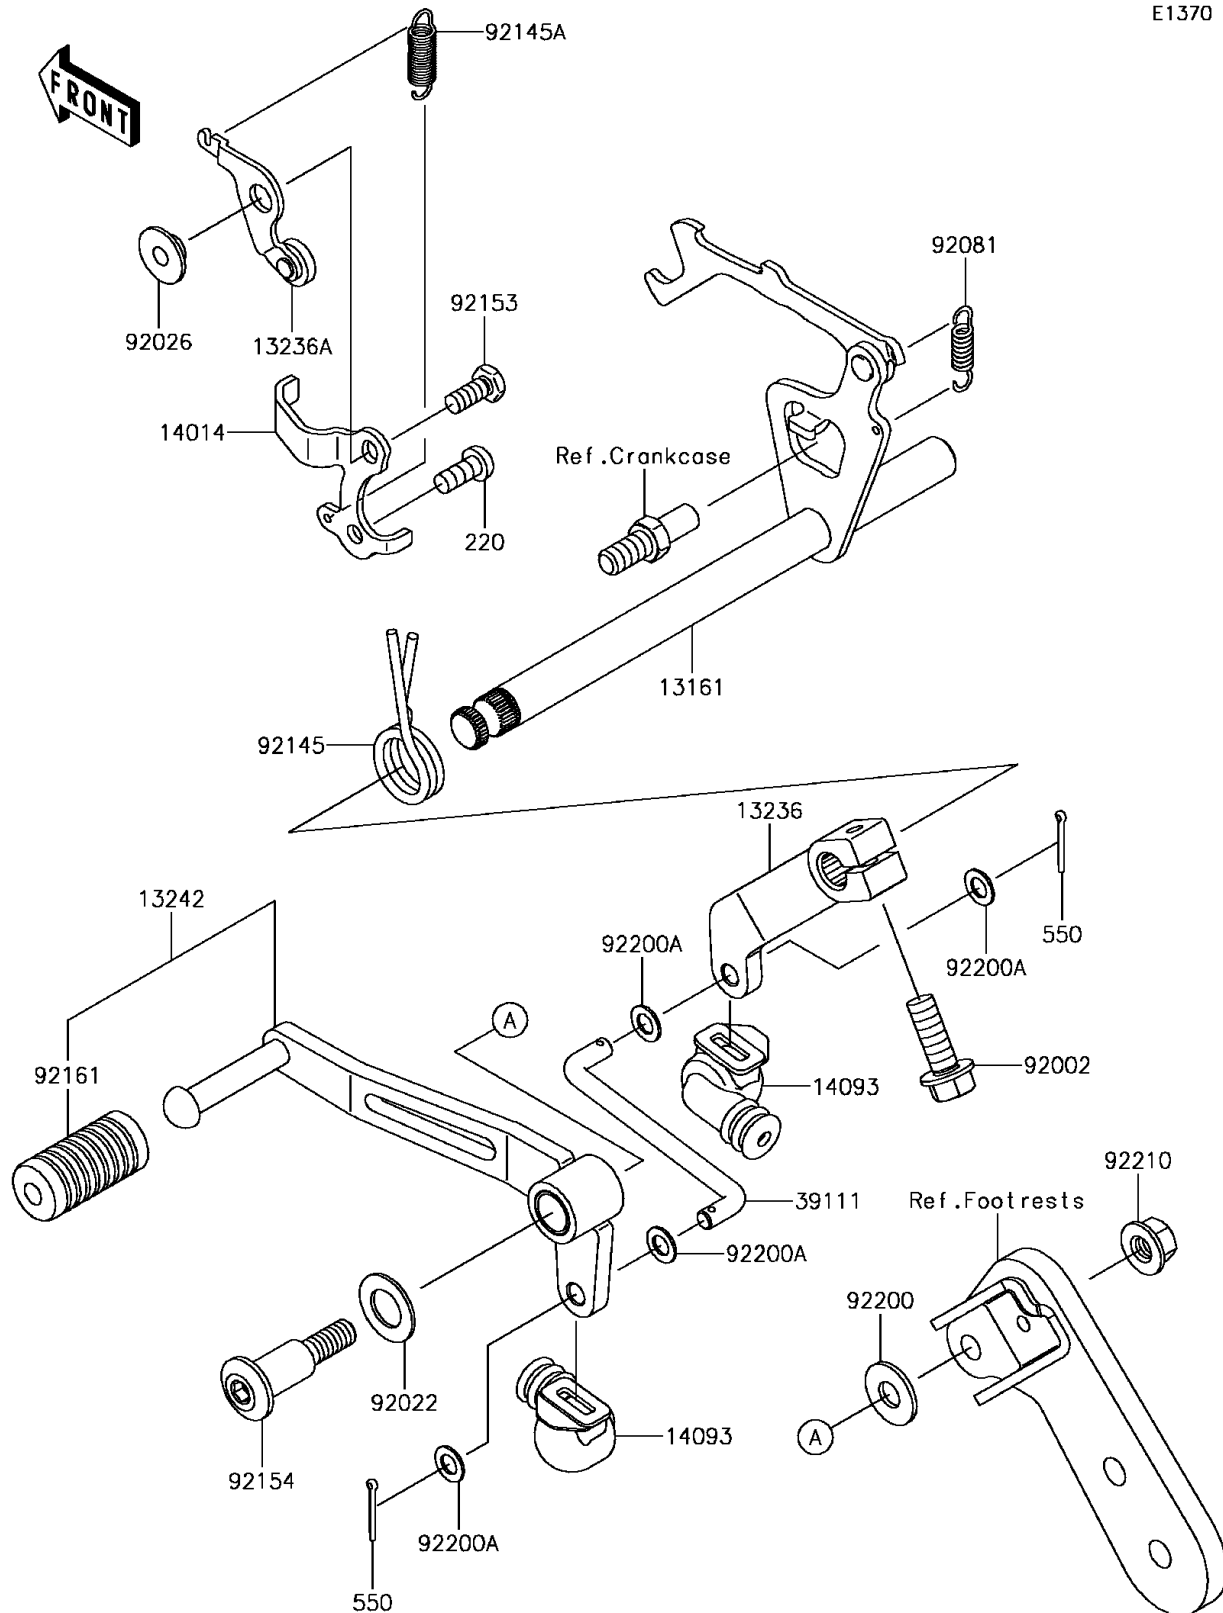

2018 Z125 PRO

PARTS DIAGRAM

Gear Change Mechanism

E1370

2018 Z125 PRO

PARTS LIST

Gear Change Mechanism

Kawasaki

Let the Good Times Roll®

ITEM NAME

PART NUMBER

QUANTITY
