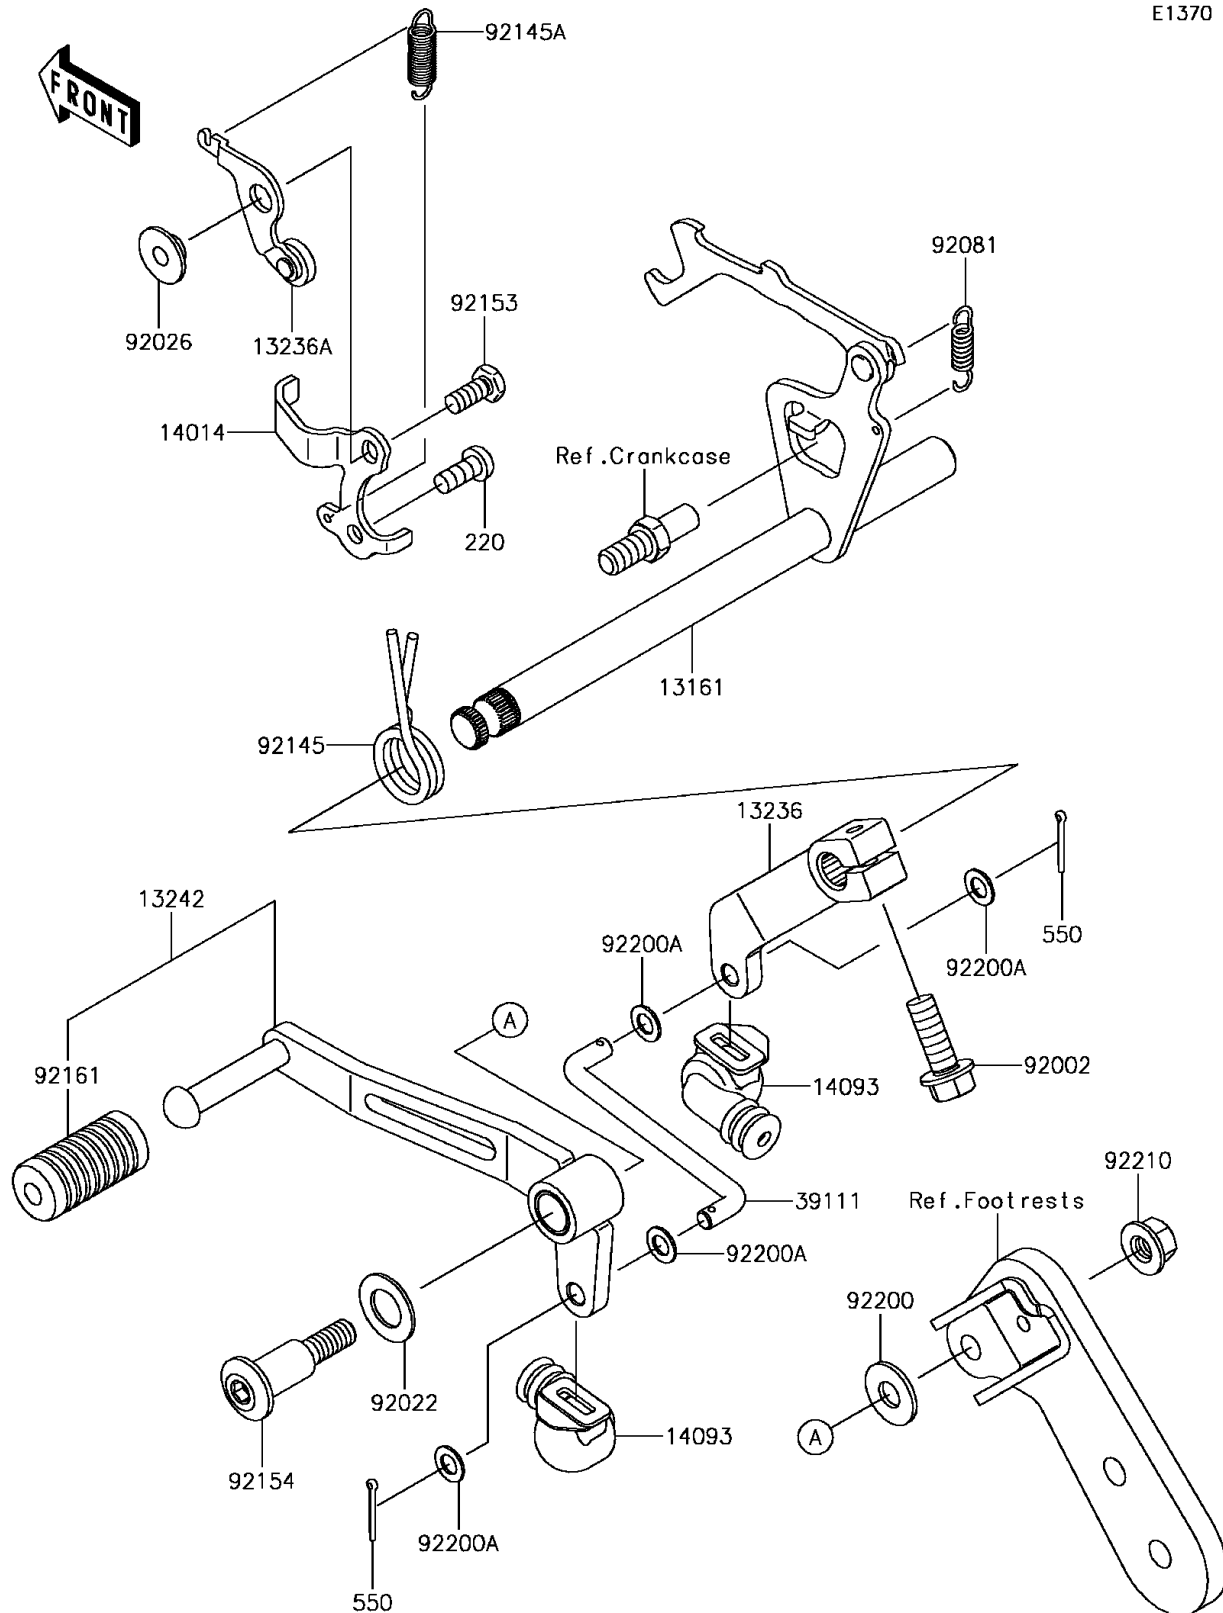

2017 Z125 Pro

PARTS DIAGRAM

Gear Change Mechanism

E1370

2017 Z125 Pro

PARTS LIST

Gear Change Mechanism

ITEM NAME

PART NUMBER

QUANTITY
