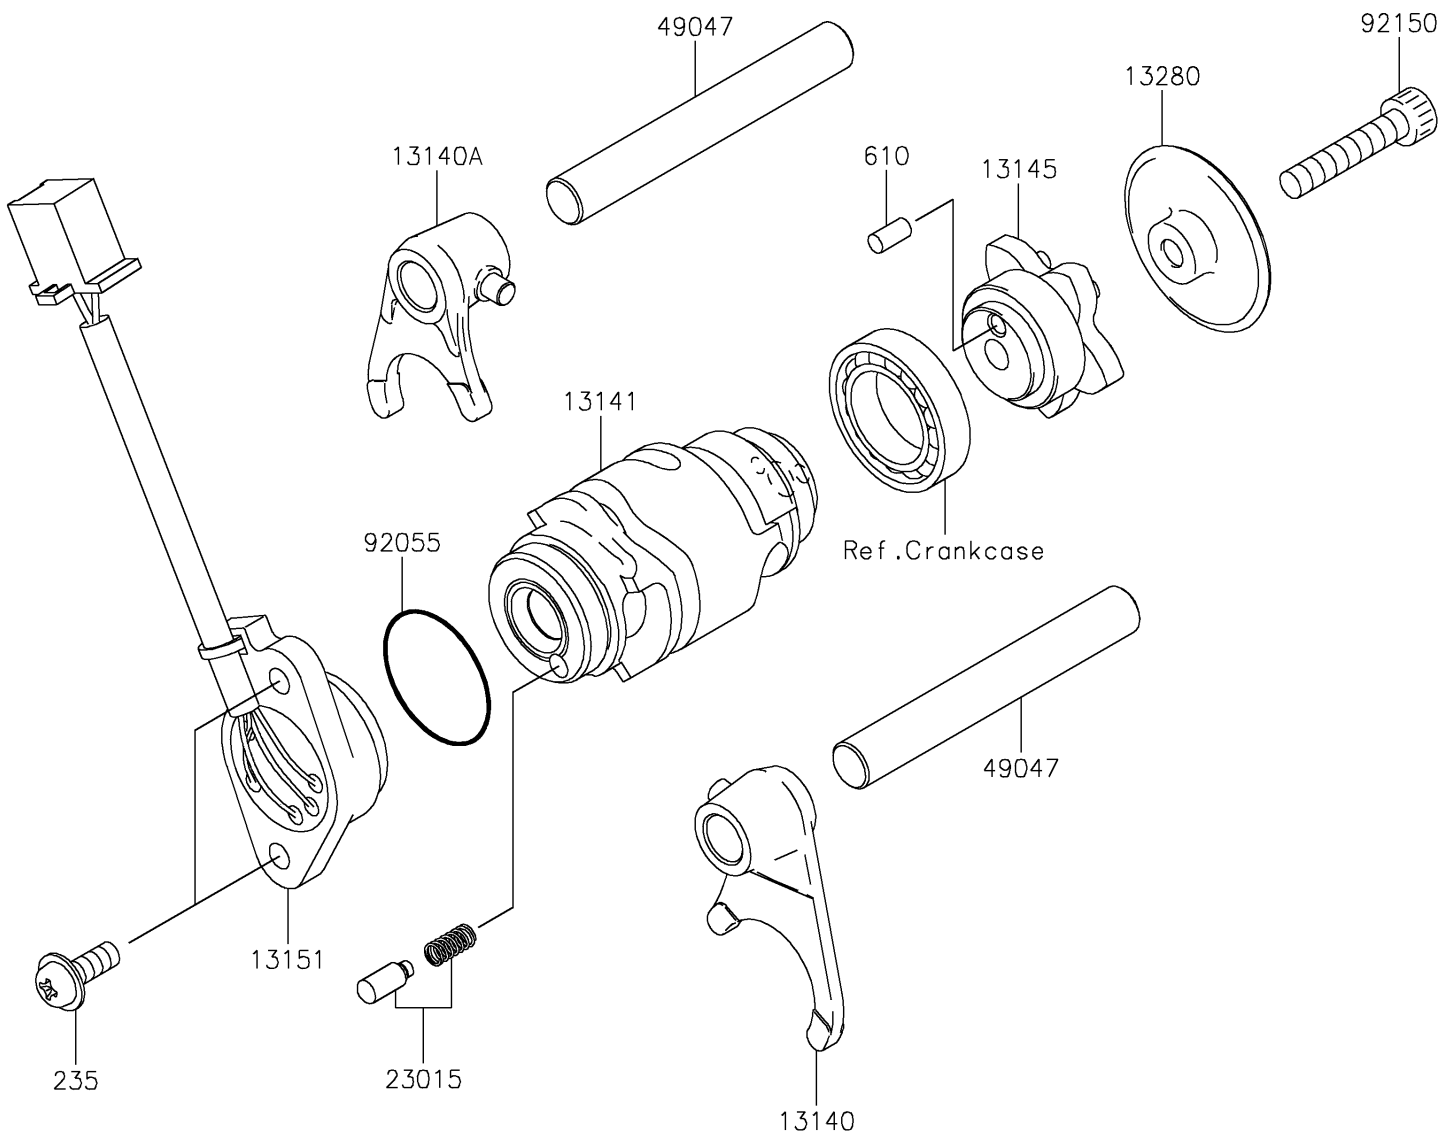

2018 Z125 PRO

PARTS DIAGRAM

Gear Change Drum/Shift Fork(s)

E1362

2018 Z125 PRO

PARTS LIST

Gear Change Drum/Shift Fork(s)

ITEM NAME

PART NUMBER

QUANTITY
