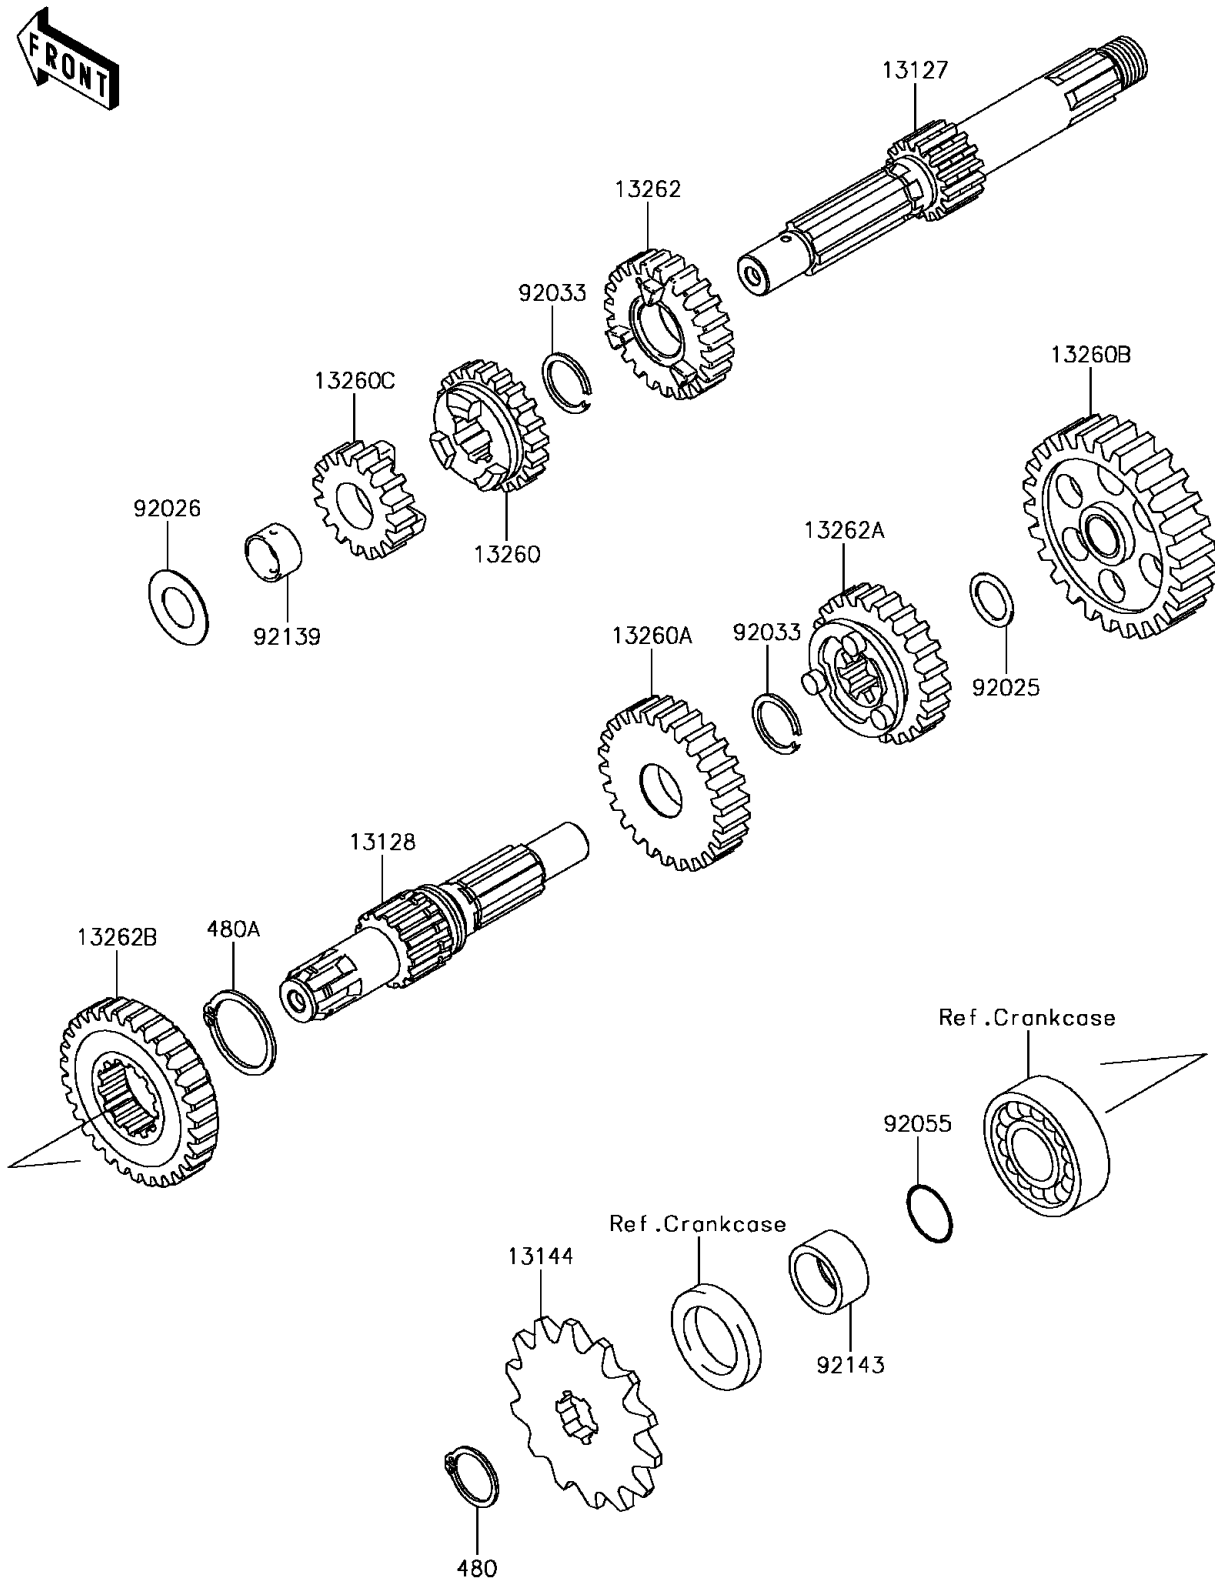

2017 Z125 Pro

PARTS DIAGRAM

Transmission

E1361

2017 Z125 Pro

PARTS LIST

Transmission

ITEM NAME

PART NUMBER

QUANTITY
