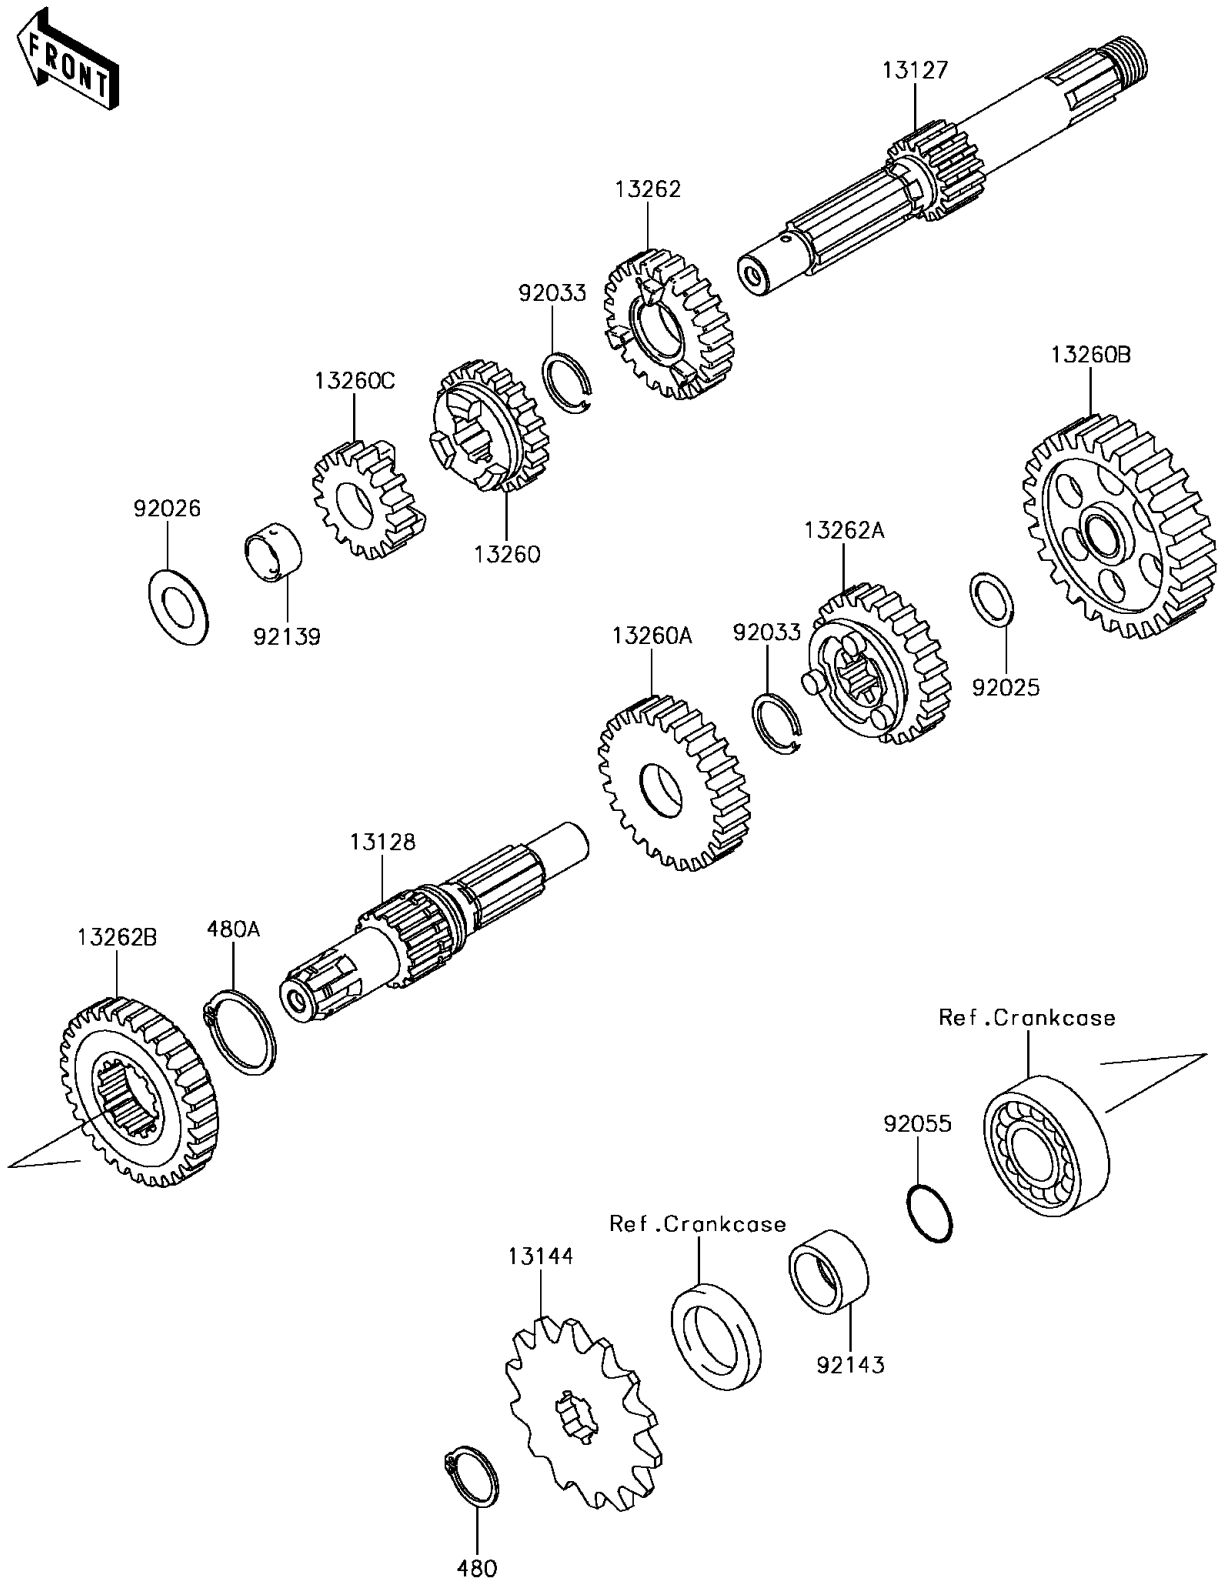

2017 Z125 Pro KRT Edition

PARTS DIAGRAM

Transmission

E1361

2017 Z125 Pro KRT Edition

PARTS LIST

Transmission

ITEM NAME

PART NUMBER

QUANTITY
