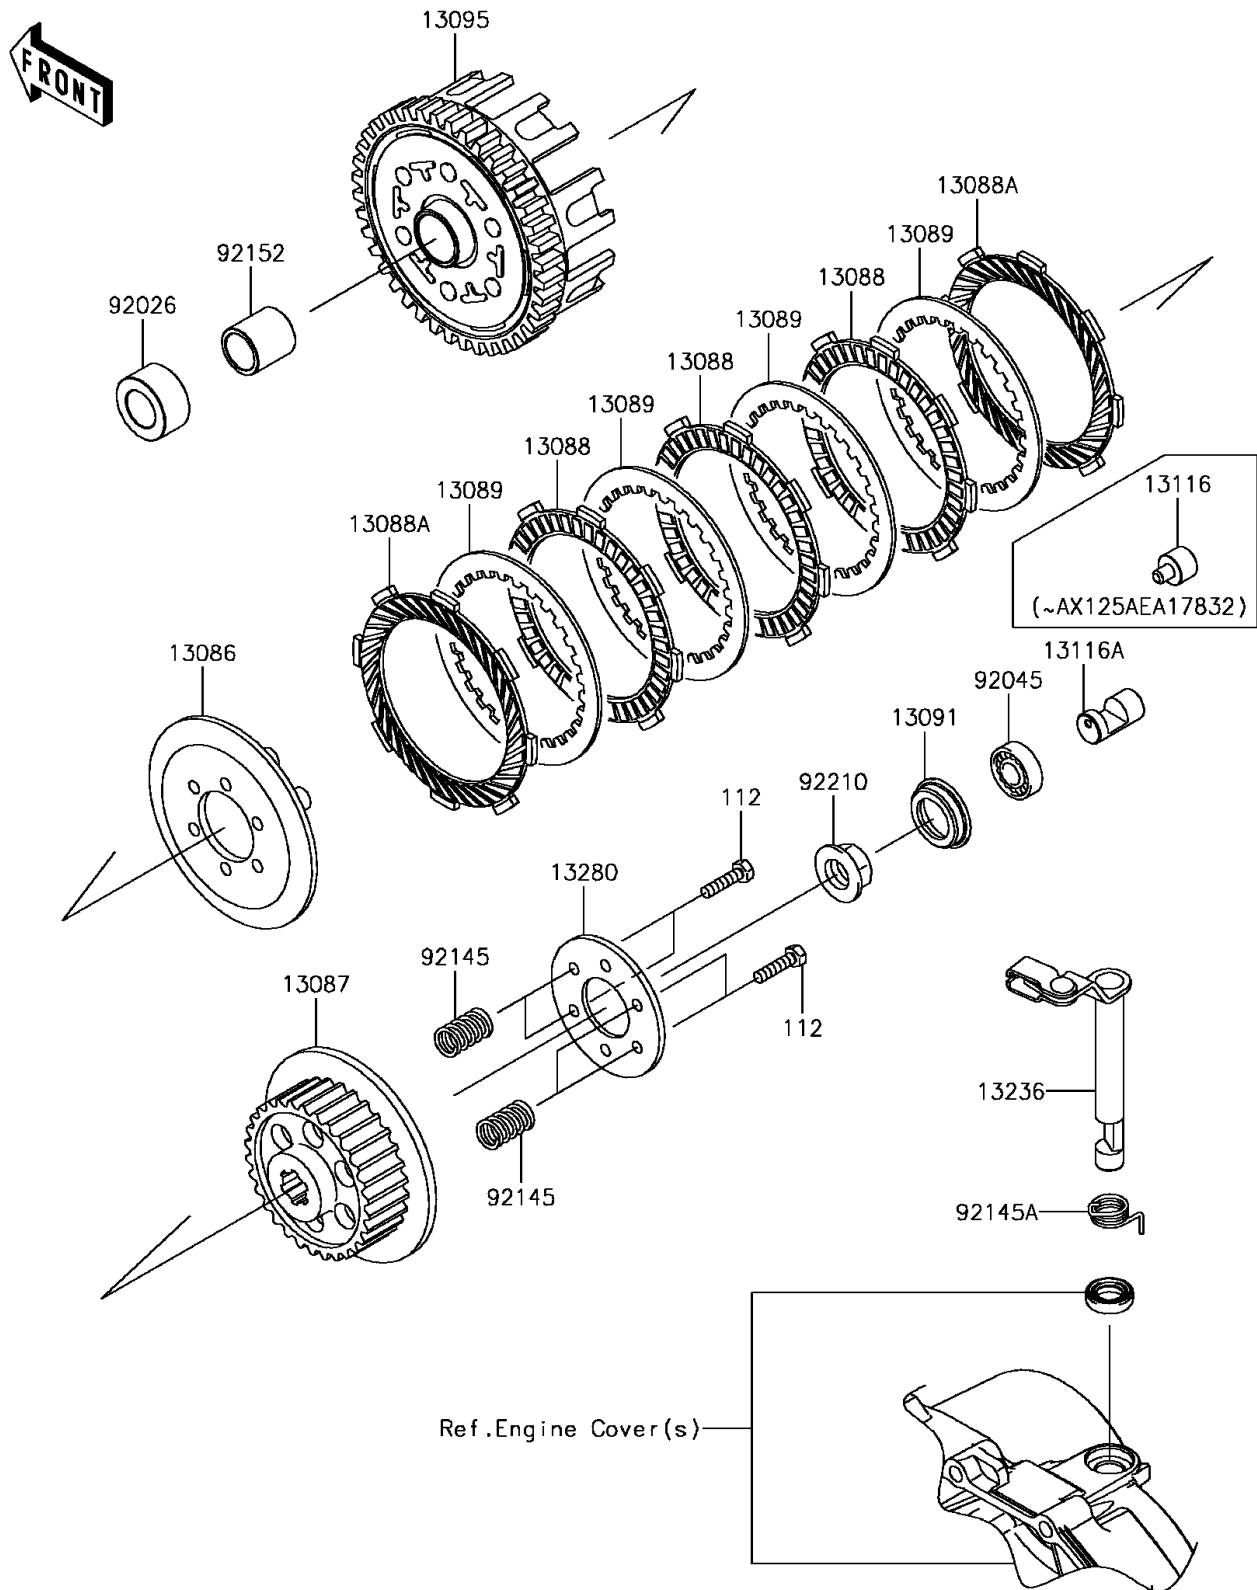

2017 Z125 Pro KRT Edition

PARTS DIAGRAM

Clutch

E1350

2017 Z125 Pro KRT Edition

PARTS LIST

Clutch

ITEM NAME

PART NUMBER

QUANTITY
