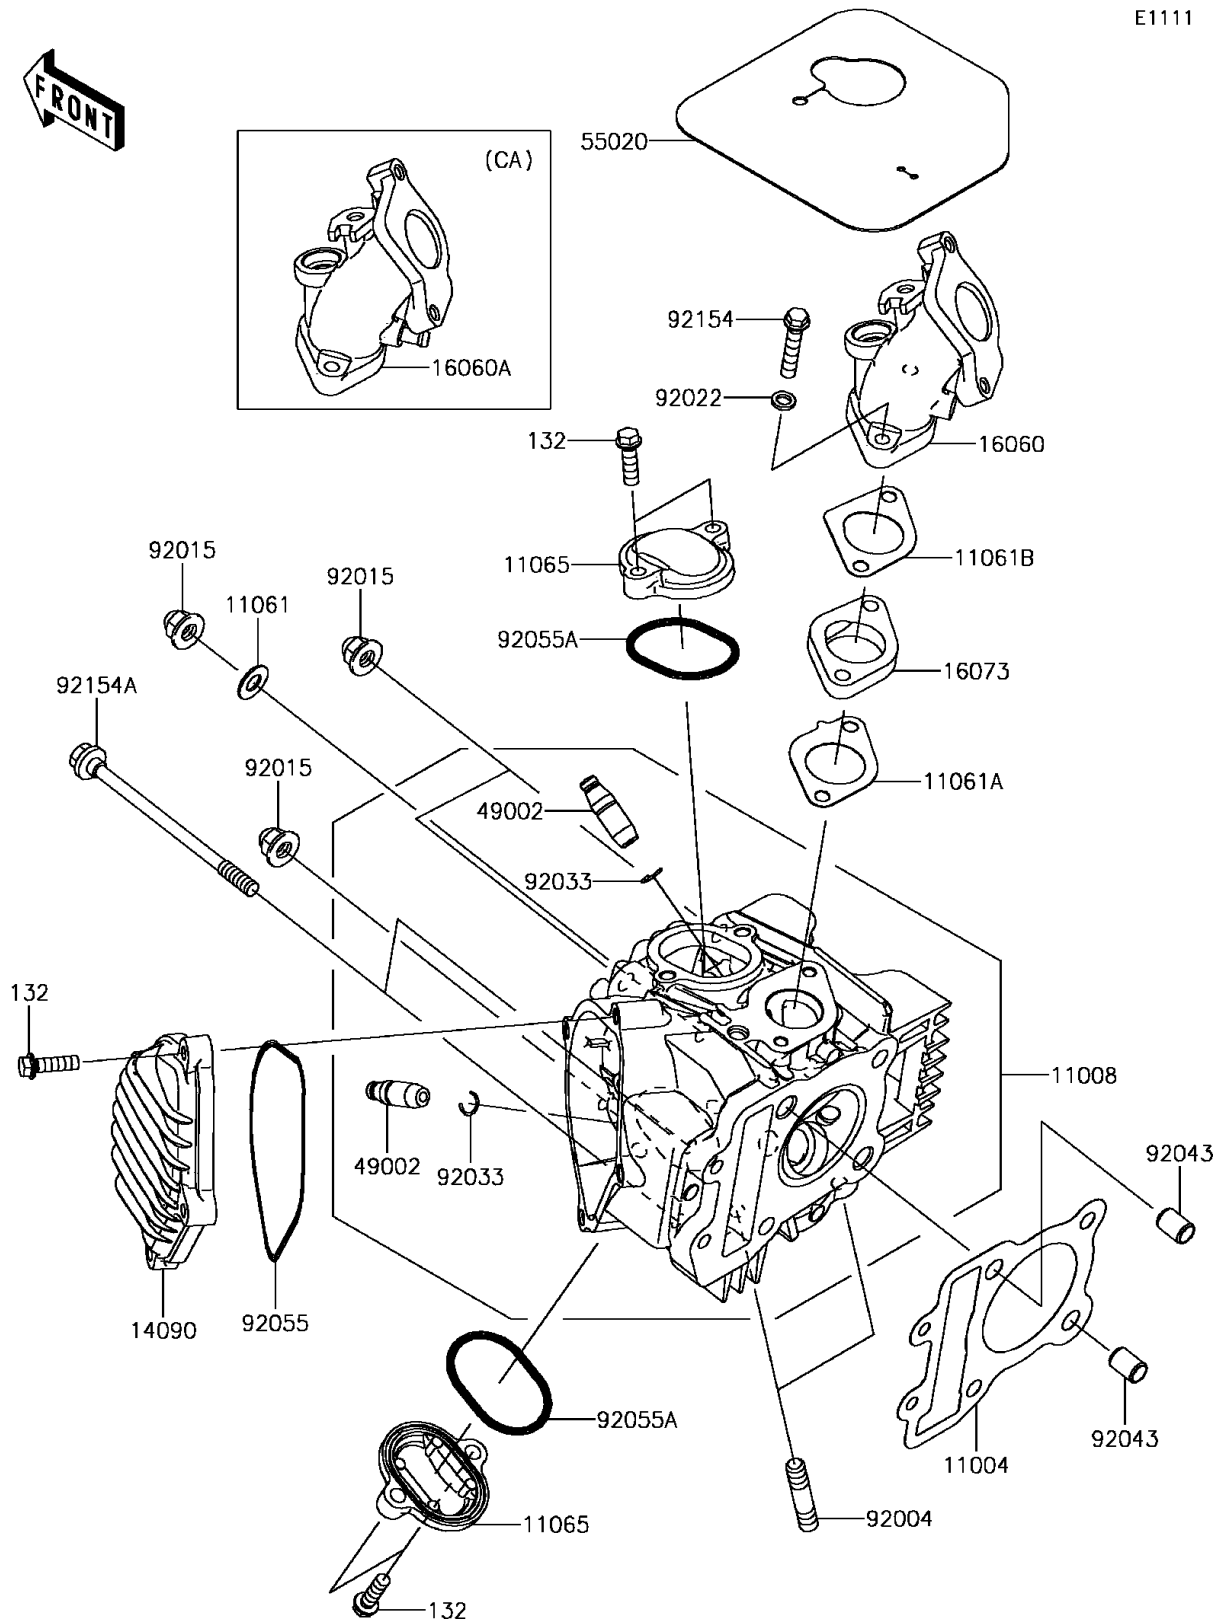

2017 Z125 Pro

PARTS DIAGRAM

Cylinder Head

E1111

2017 Z125 Pro

PARTS LIST Cylinder Head

ITEM NAME	PART NUMBER	QUANTITY
-----------	-------------	----------
