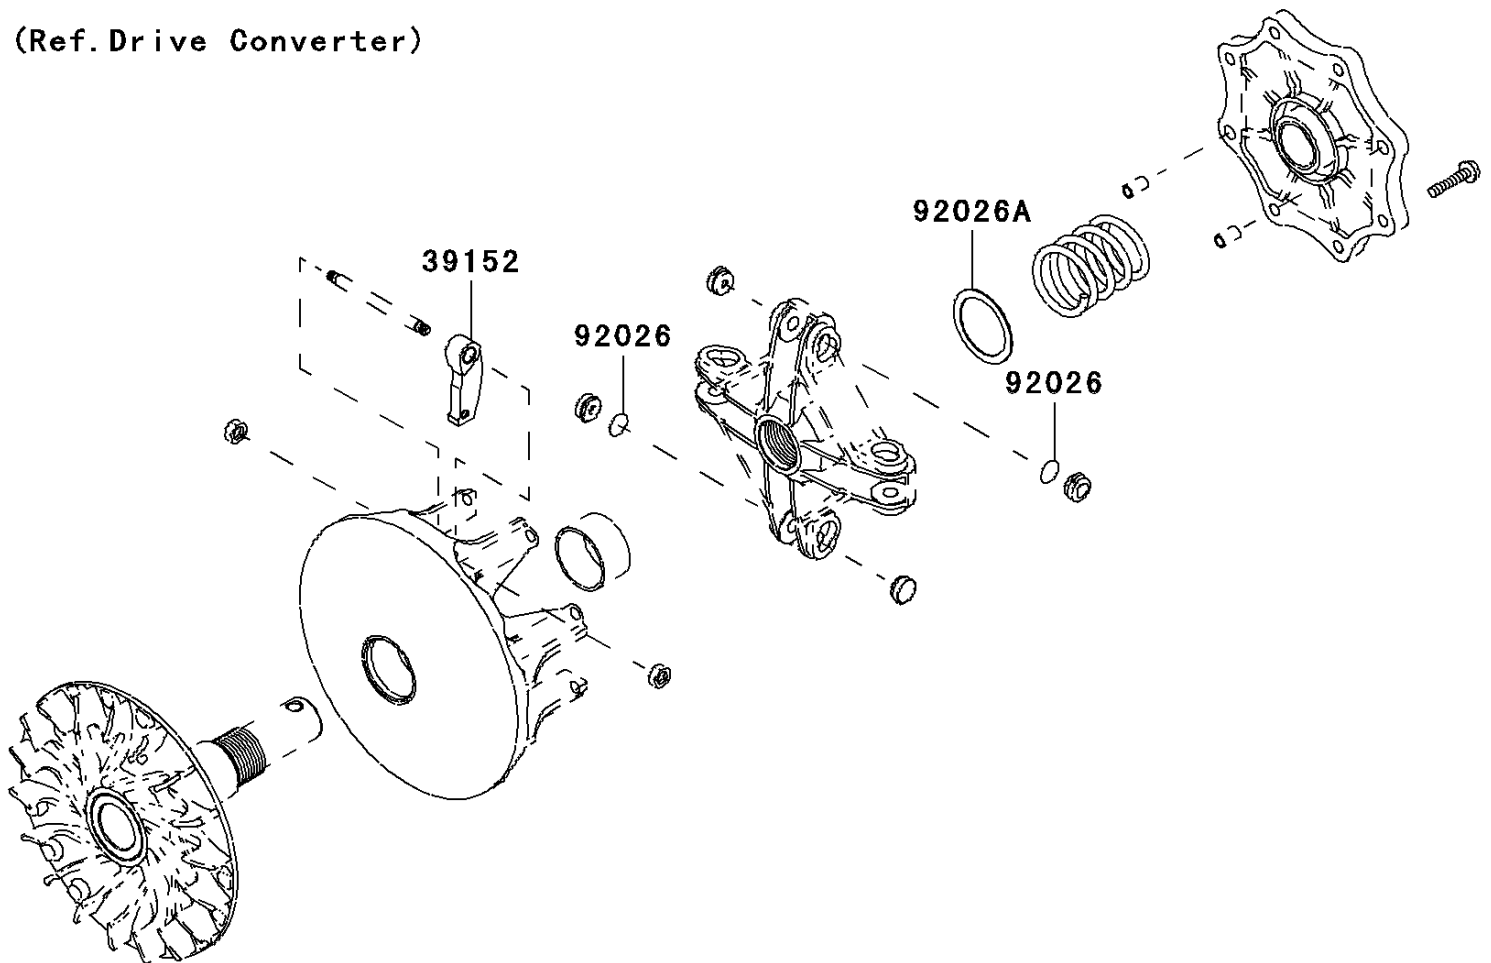

2003 Prairie 650 4X4 Advantage Classic

Kawasaki
Let the Good Times Roll®

PARTS DIAGRAM

Optional Parts(Drive Converter)

F2890B

(Ref. Drive Converter)

2003 Prairie 650 4X4 Advantage Classic

PARTS LIST

Optional Parts(Drive Converter)

ITEM NAME	PART NUMBER	QUANTITY
-----------	-------------	----------
