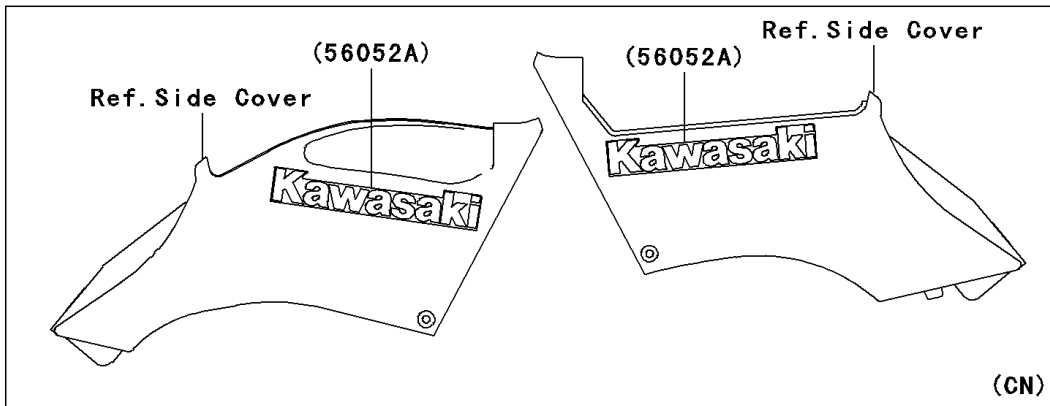

2003 Prairie 650 4X4 Advantage Classic

PARTS DIAGRAM

Decals

F2861

2003 Prairie 650 4X4 Advantage Classic

PARTS LIST

Decals

ITEM NAME	PART NUMBER	QUANTITY
-----------	-------------	----------
