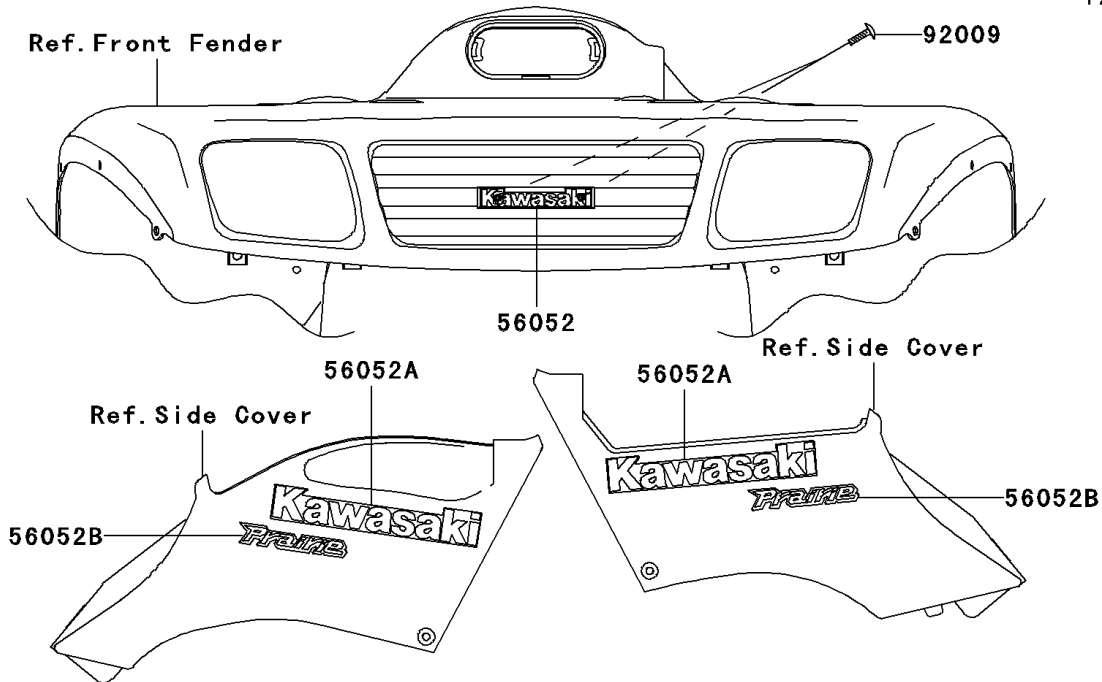

2003 Prairie 650 4X4 Advantage Classic

PARTS DIAGRAM

Decals

F2861

2003 Prairie 650 4X4 Advantage Classic

PARTS LIST

Decals

ITEM NAME	PART NUMBER	QUANTITY
-----------	-------------	----------
