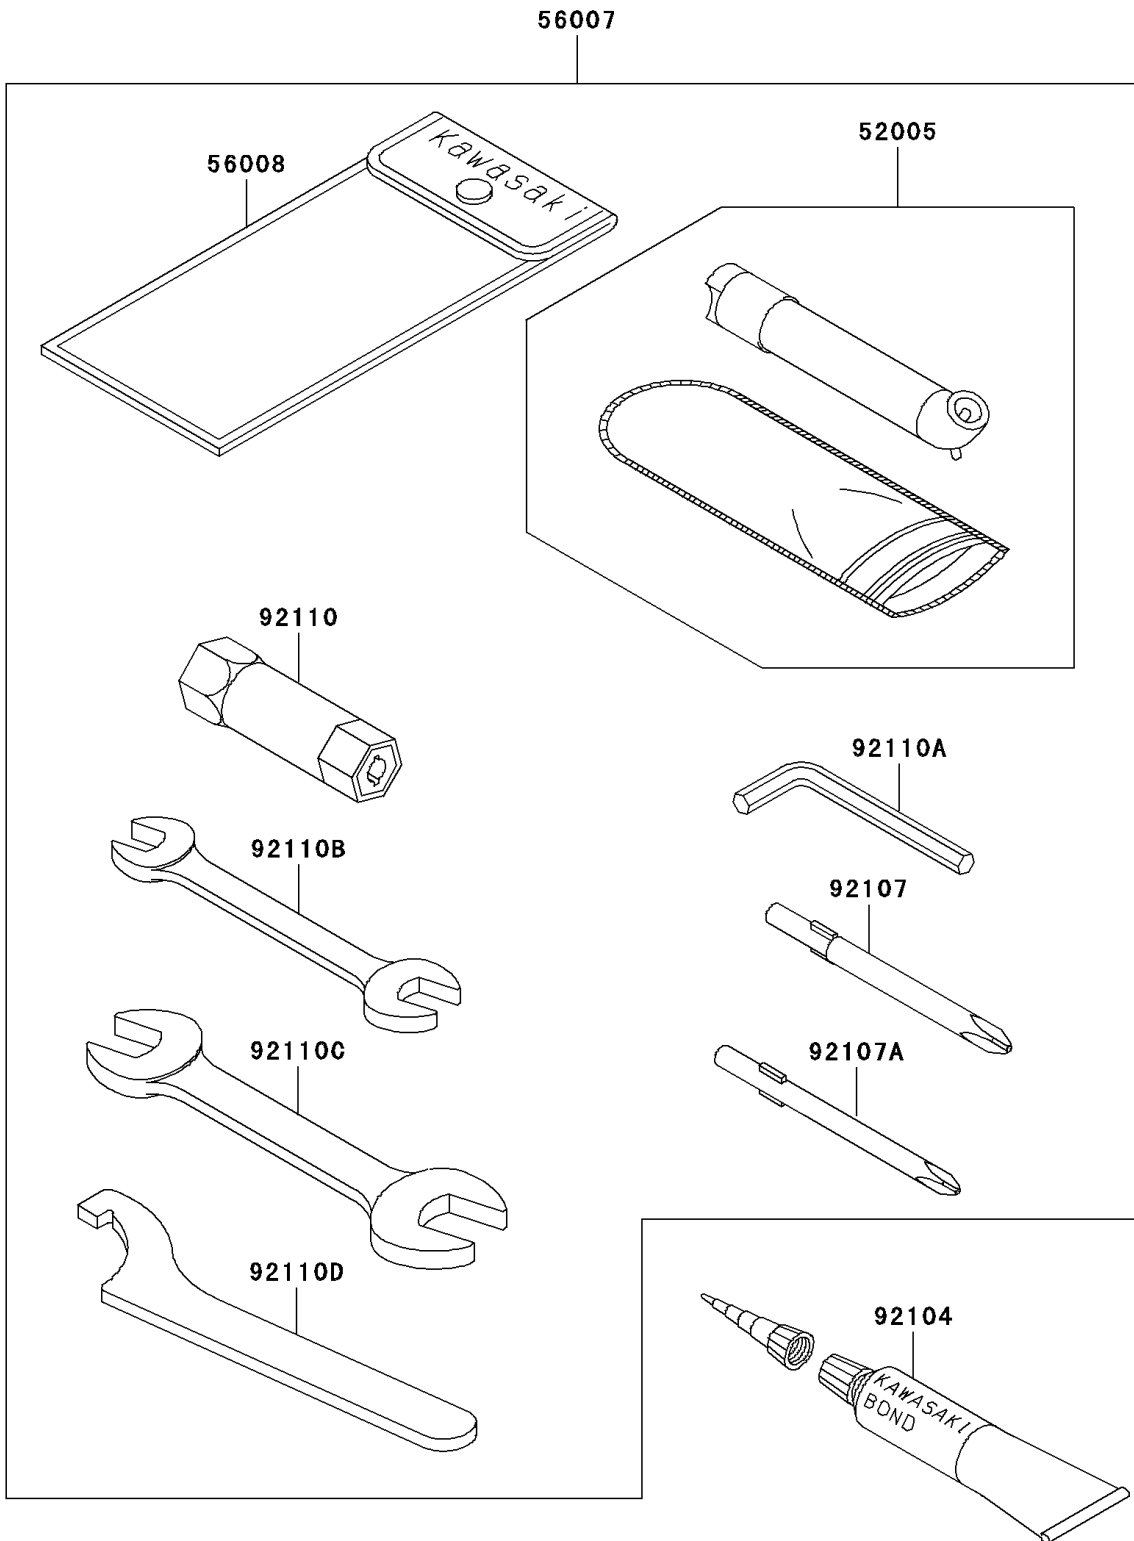

2003 Prairie 650 4X4 Advantage Classic

PARTS DIAGRAM

Owner's Tools

F2810

2003 Prairie 650 4X4 Advantage Classic

PARTS LIST Owner's Tools

ITEM NAME	PART NUMBER	QUANTITY
-----------	-------------	----------
