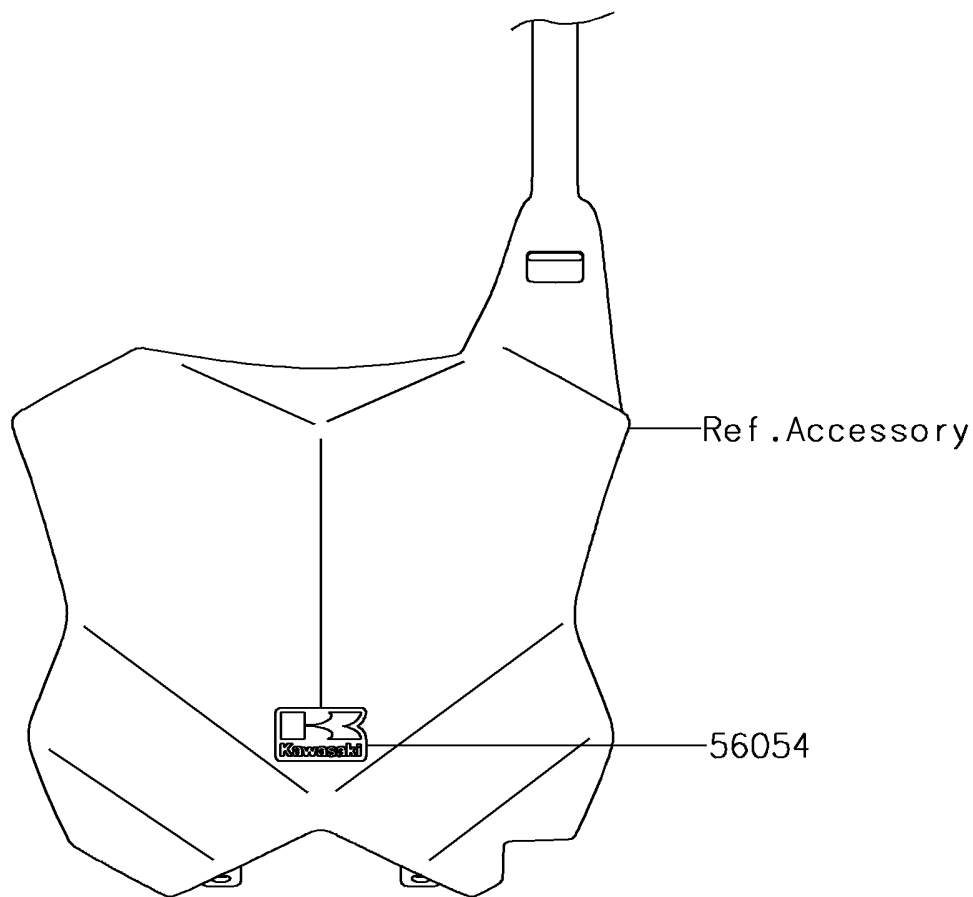

2018 KX™ 250F

PARTS DIAGRAM

Decals

F2861

2018 KX™ 250F

PARTS LIST

Decals

ITEM NAME	PART NUMBER	QUANTITY
MARK,NUMBER PLATE (Ref # 56054)	56054-2260	1