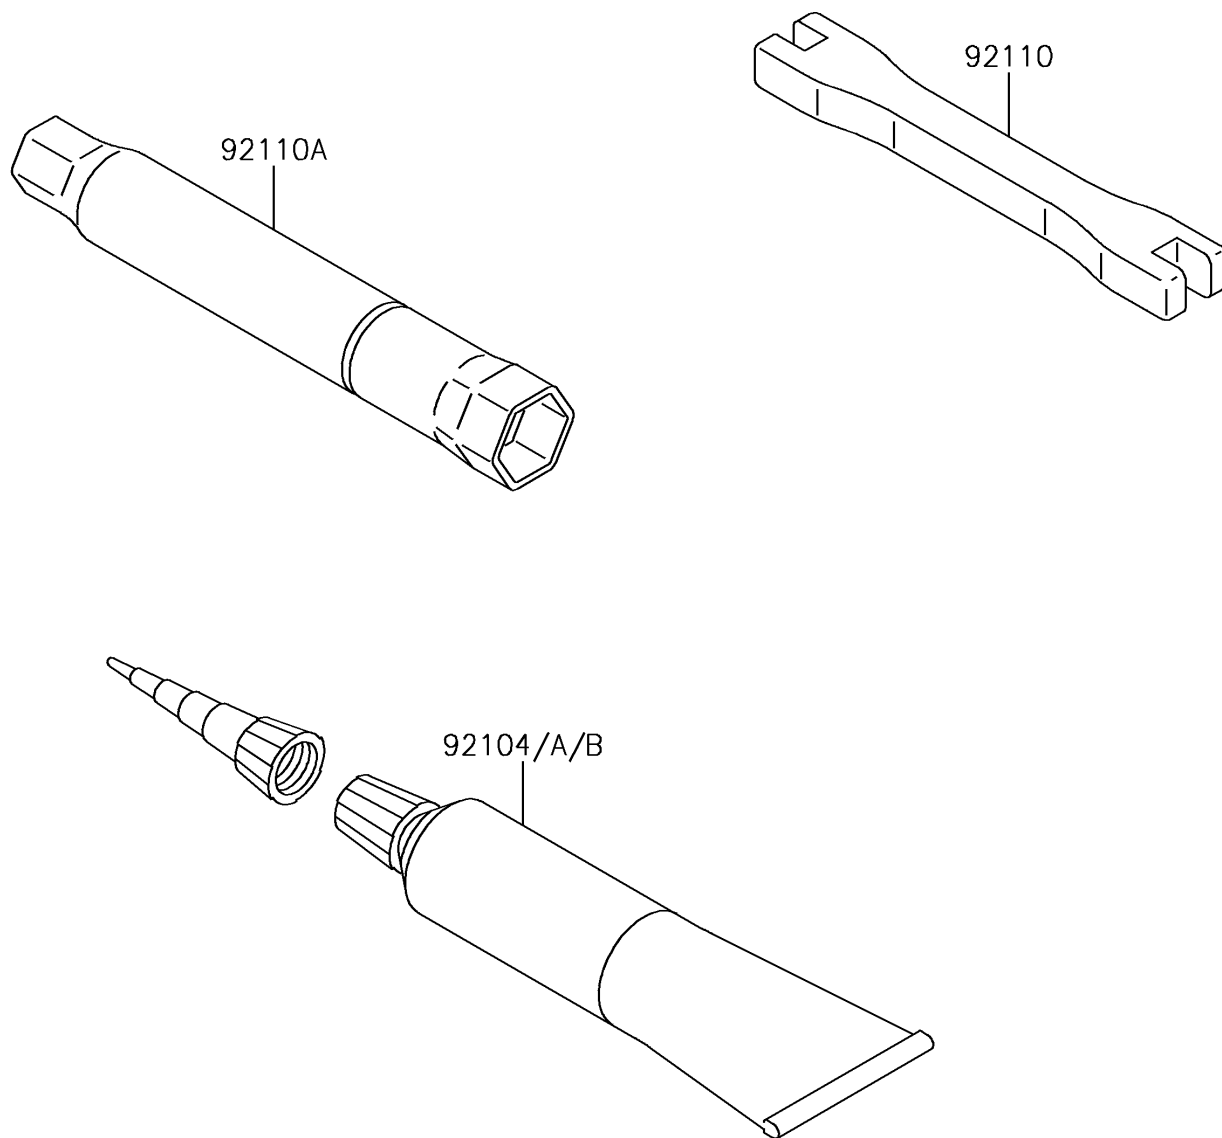

2018 KX™ 250F

PARTS DIAGRAM

Owner's Tools

F2810

2018 KX™ 250F

PARTS LIST

Owner's Tools

ITEM NAME

PART NUMBER

QUANTITY
