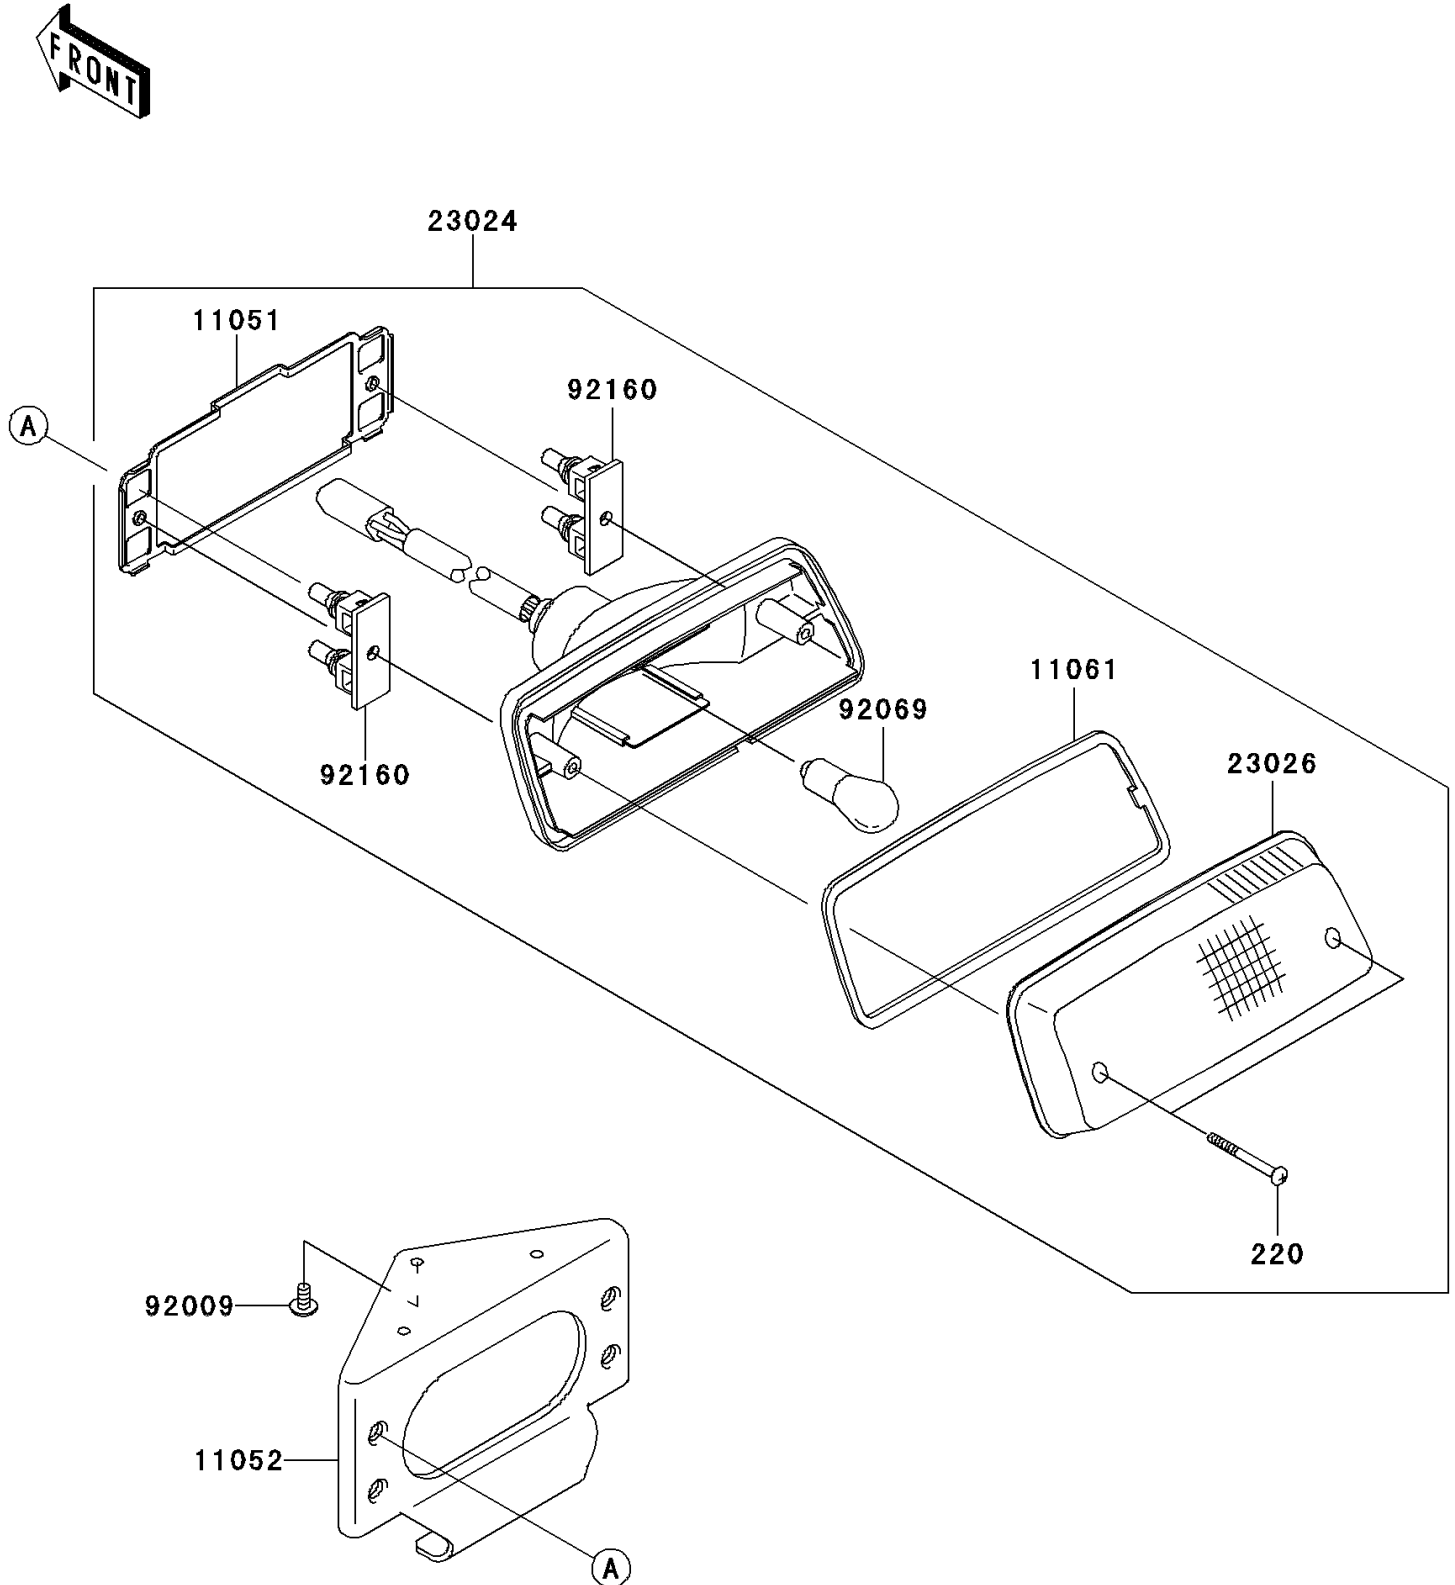

2003 Prairie 650 4X4 Advantage Classic

PARTS DIAGRAM

Taillight(s)

F2720

2003 Prairie 650 4X4 Advantage Classic

PARTS LIST

Taillight(s)

ITEM NAME

PART NUMBER

QUANTITY
