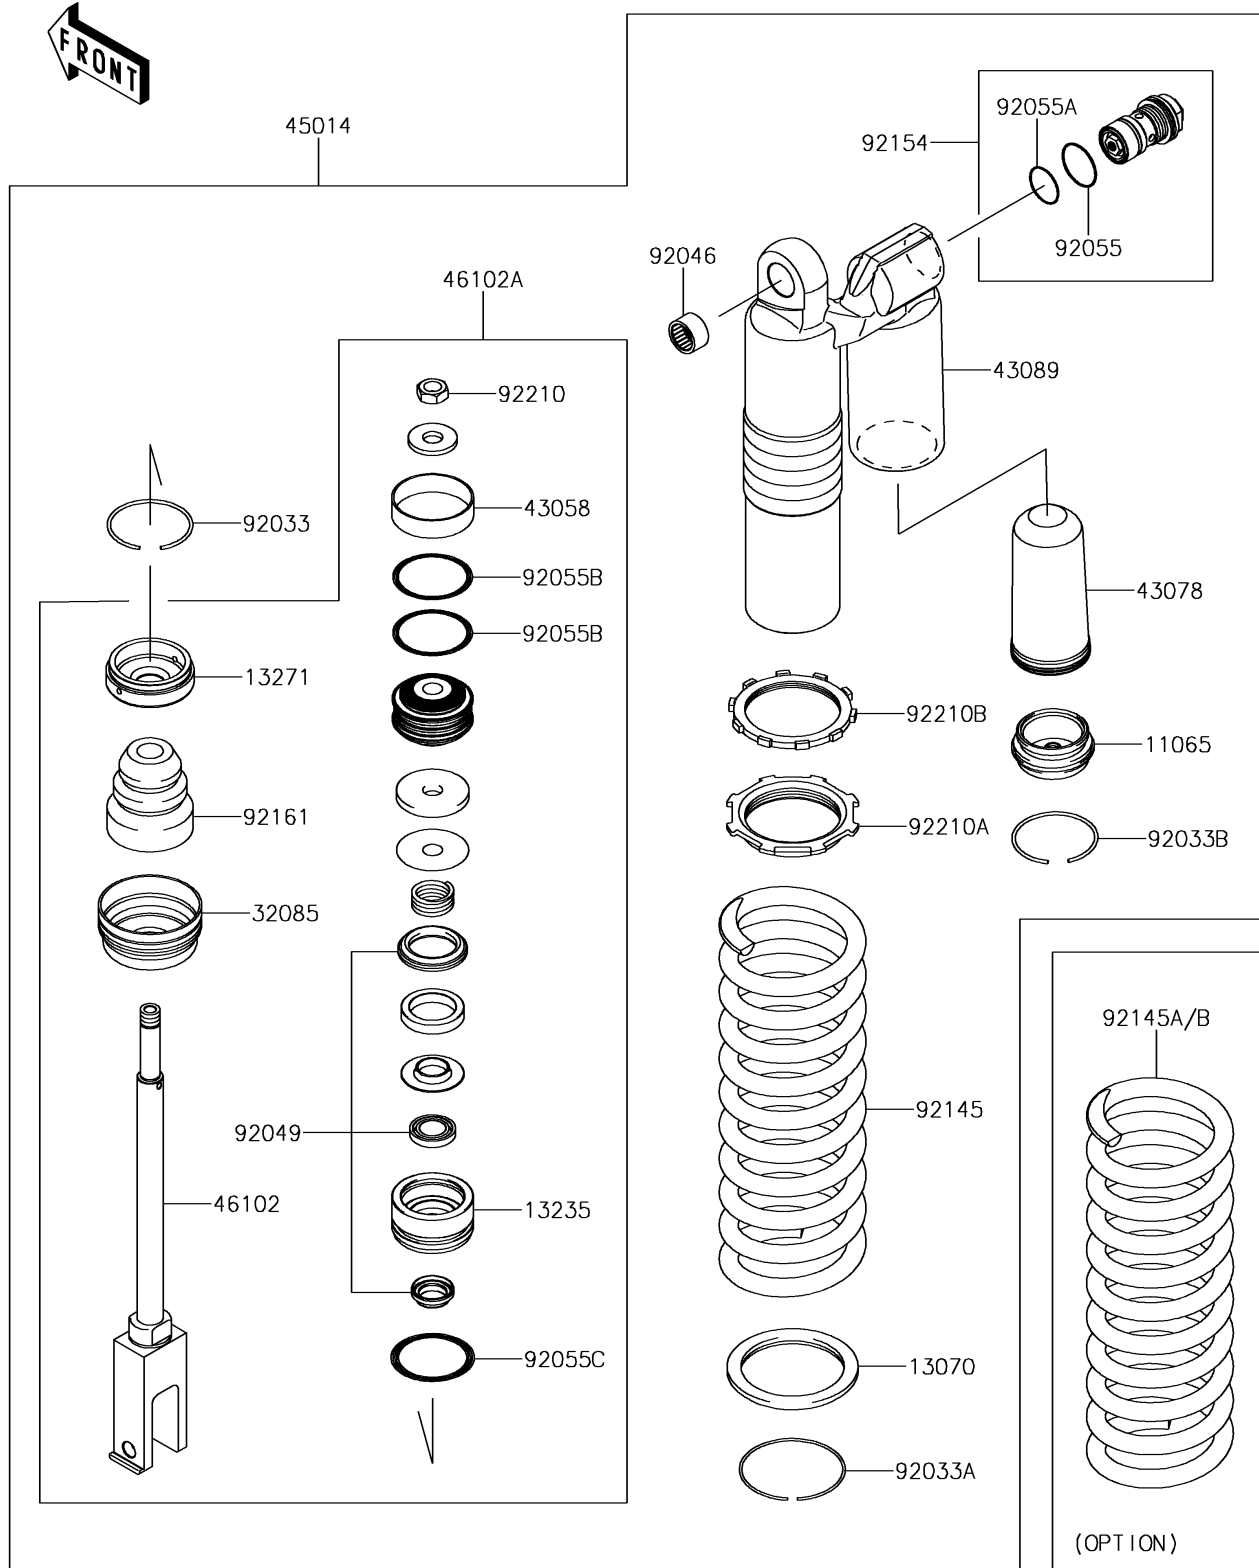

2018 KX™ 250F

PARTS DIAGRAM

Shock Absorber(s)

F2280

2018 KX™ 250F

PARTS LIST

Shock Absorber(s)

Kawasaki

Let the Good Times Roll®

ITEM NAME

PART NUMBER

QUANTITY
