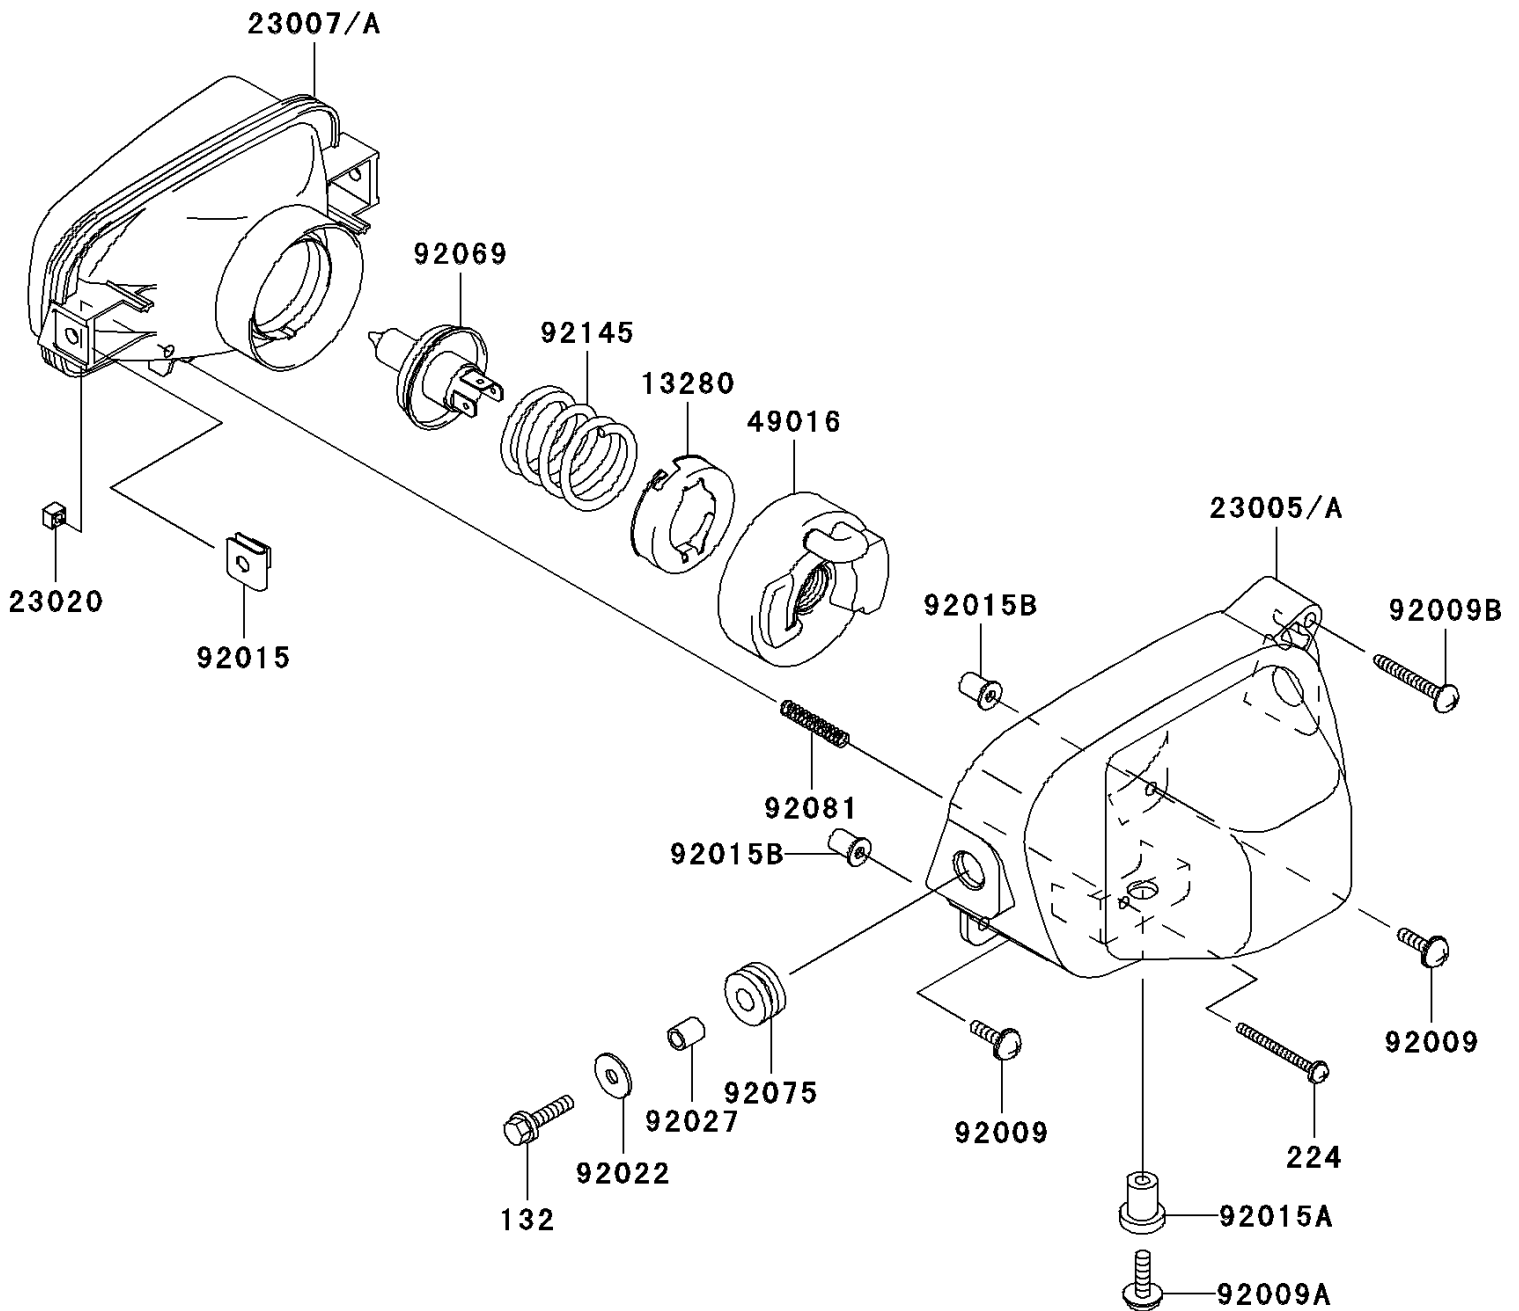

2003 Prairie 650 4X4 Advantage Classic

PARTS DIAGRAM

Headlight(s)

F2710

2003 Prairie 650 4X4 Advantage Classic

PARTS LIST

Headlight(s)

ITEM NAME

PART NUMBER

QUANTITY
