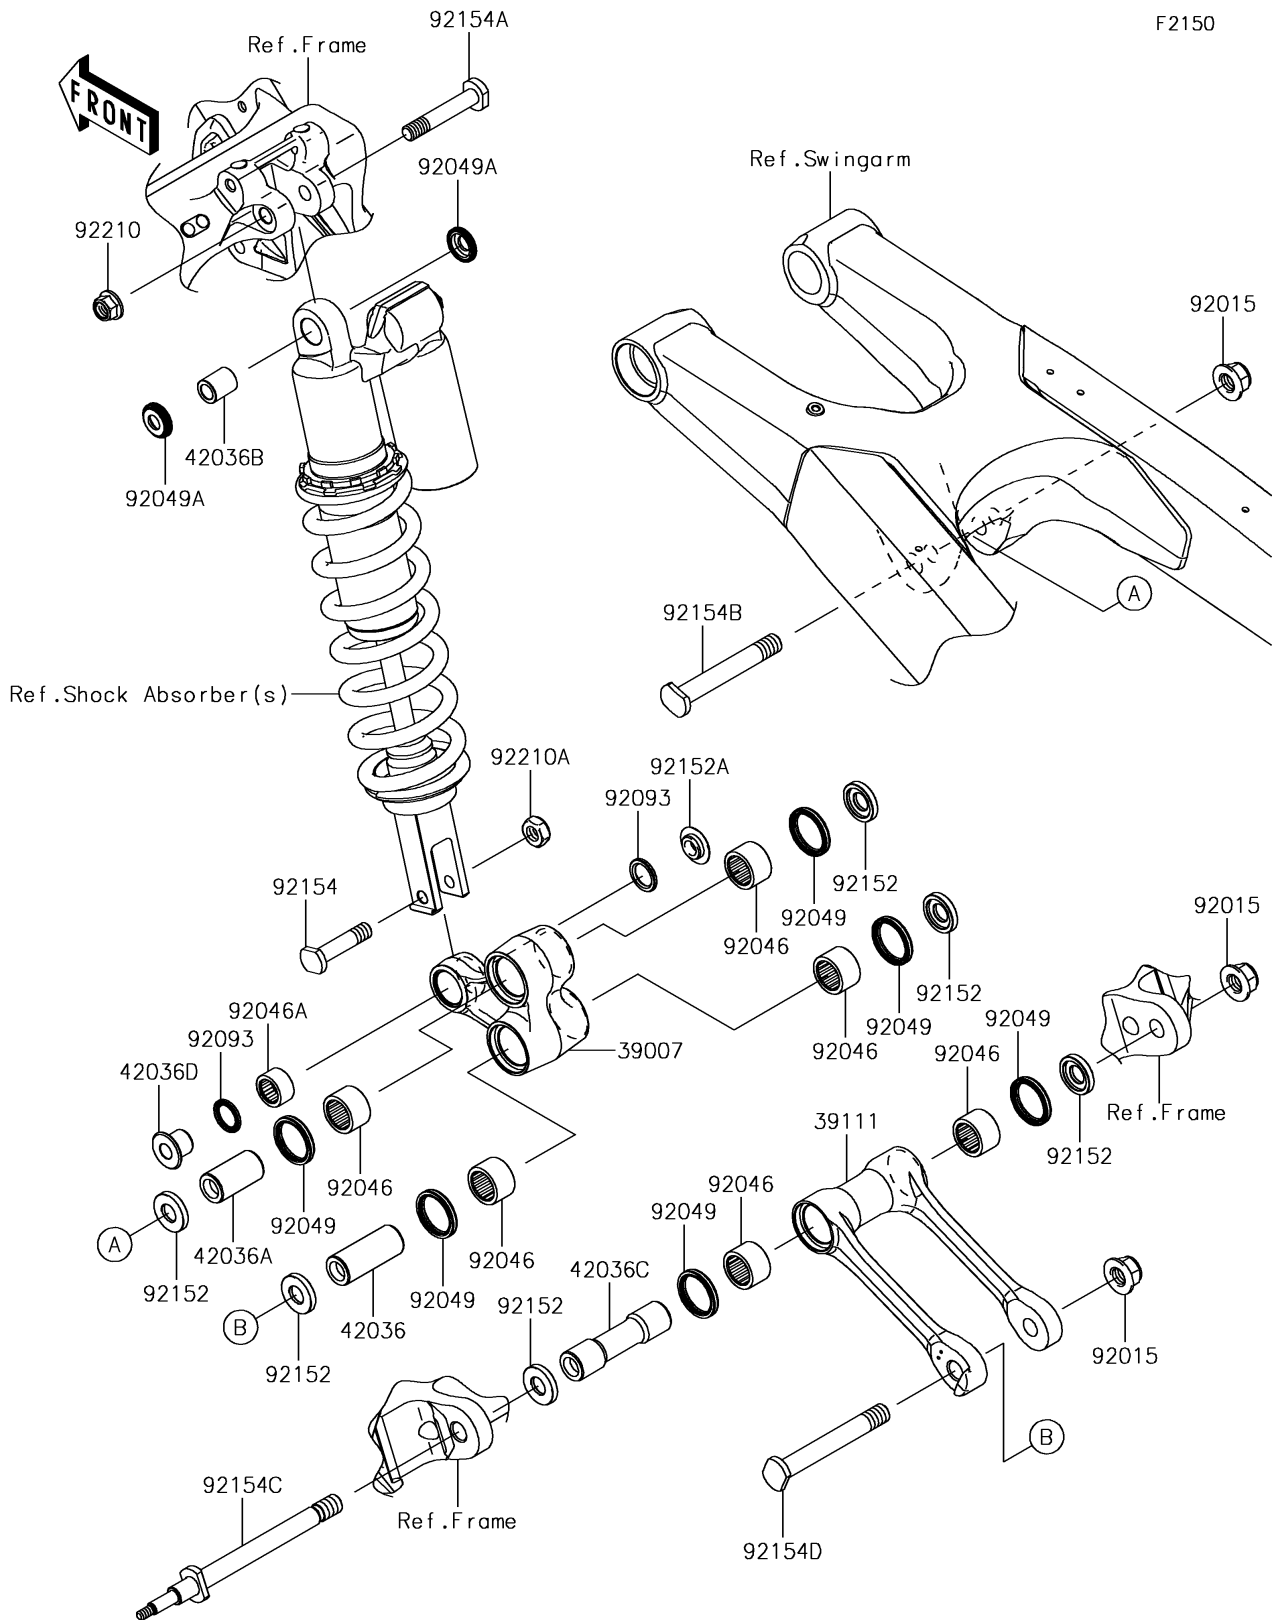

2018 KX™ 250F

PARTS DIAGRAM

Rear Suspension

2018 KX™ 250F

PARTS LIST

Rear Suspension

ITEM NAME

PART NUMBER

QUANTITY
