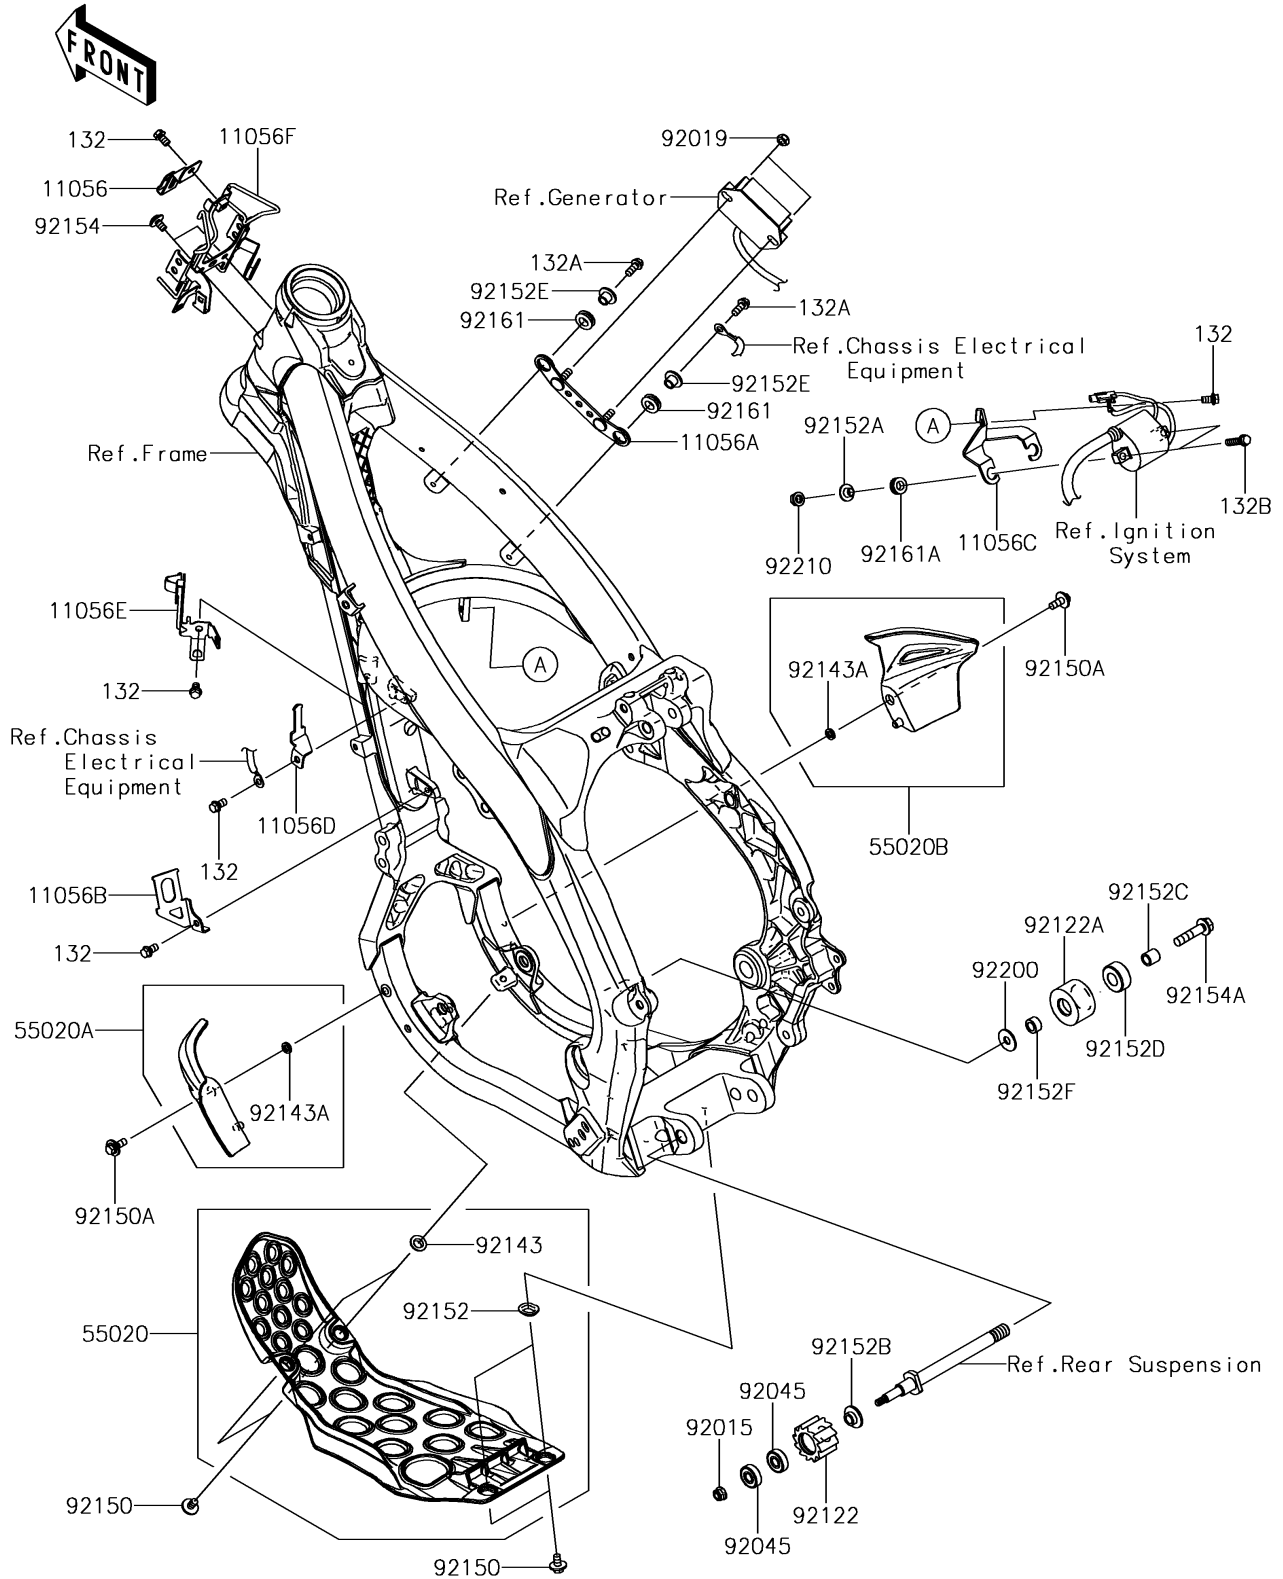

2018 KX™ 250F

PARTS DIAGRAM

Frame Fittings

F2131

2018 KX™ 250F

PARTS LIST

Frame Fittings

ITEM NAME

PART NUMBER

QUANTITY
