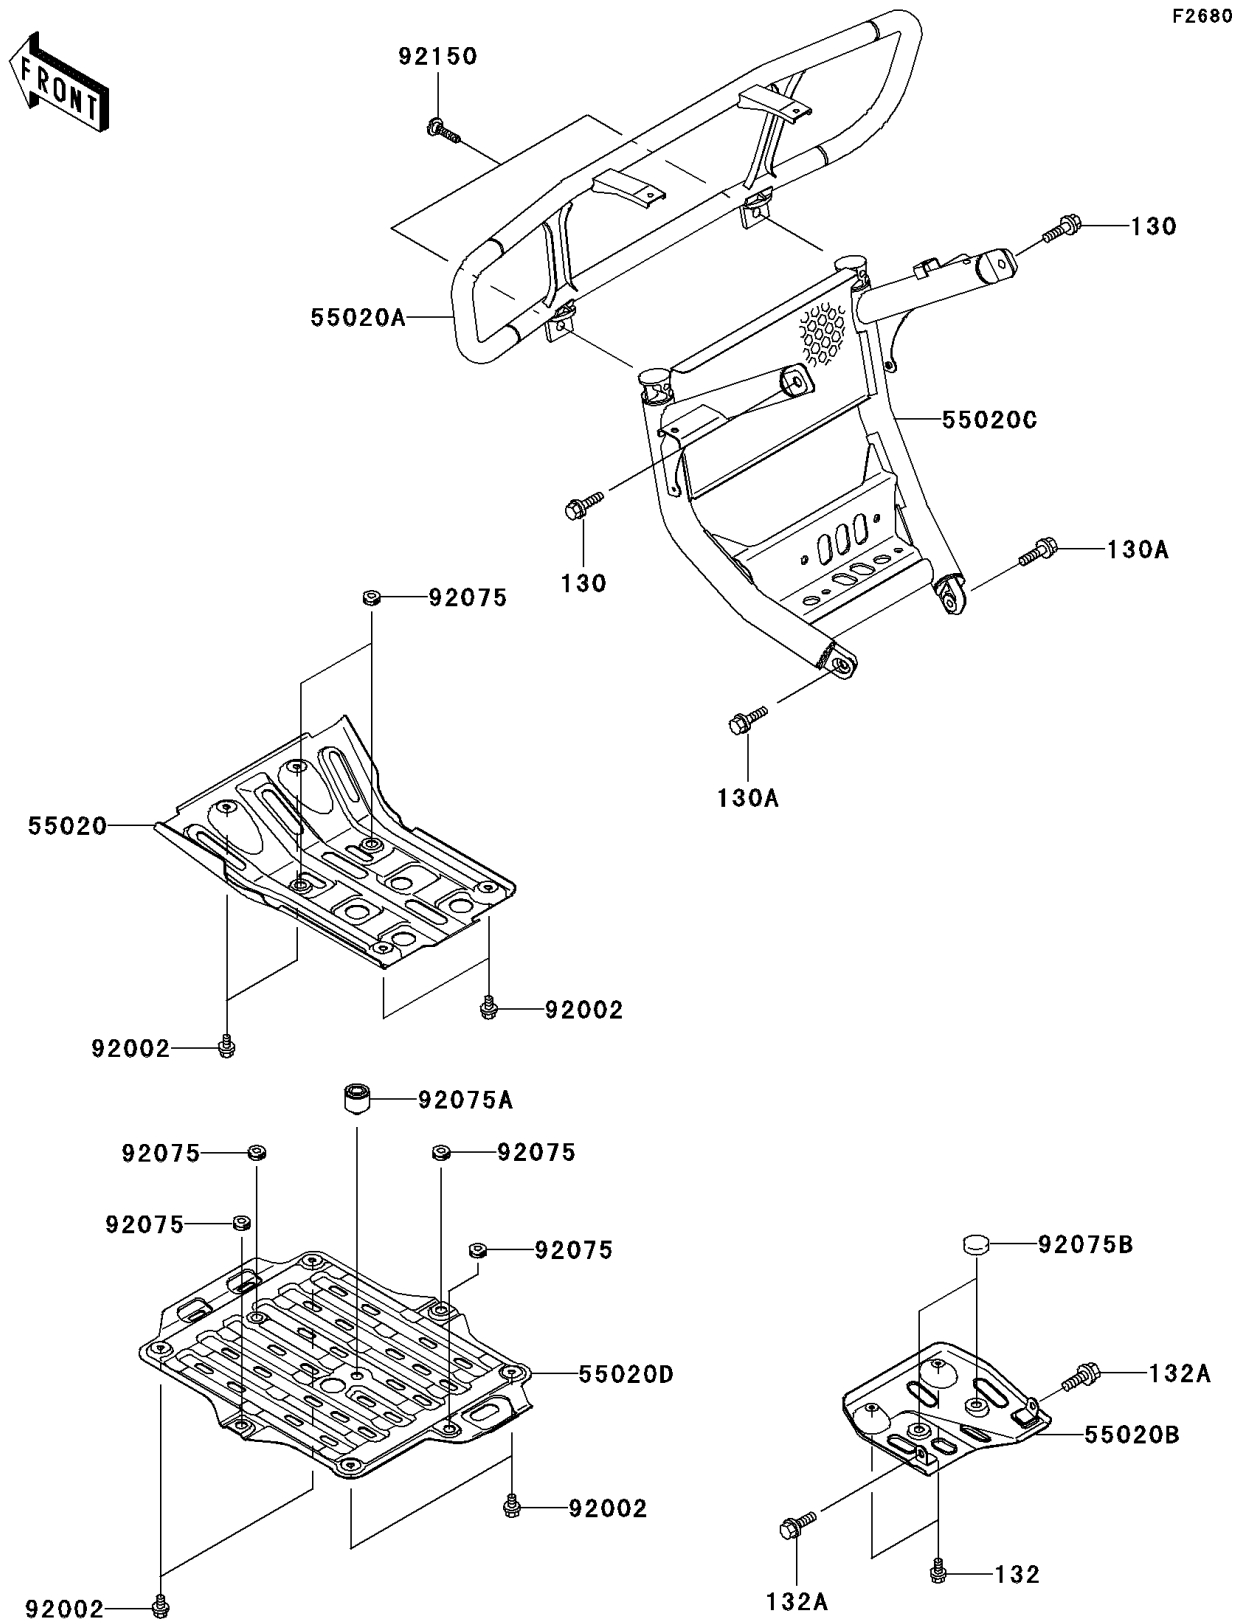

2003 Prairie 650 4X4 Advantage Classic

PARTS DIAGRAM

Guard(s)

2003 Prairie 650 4X4 Advantage Classic

PARTS LIST

Guard(s)

ITEM NAME

PART NUMBER

QUANTITY
