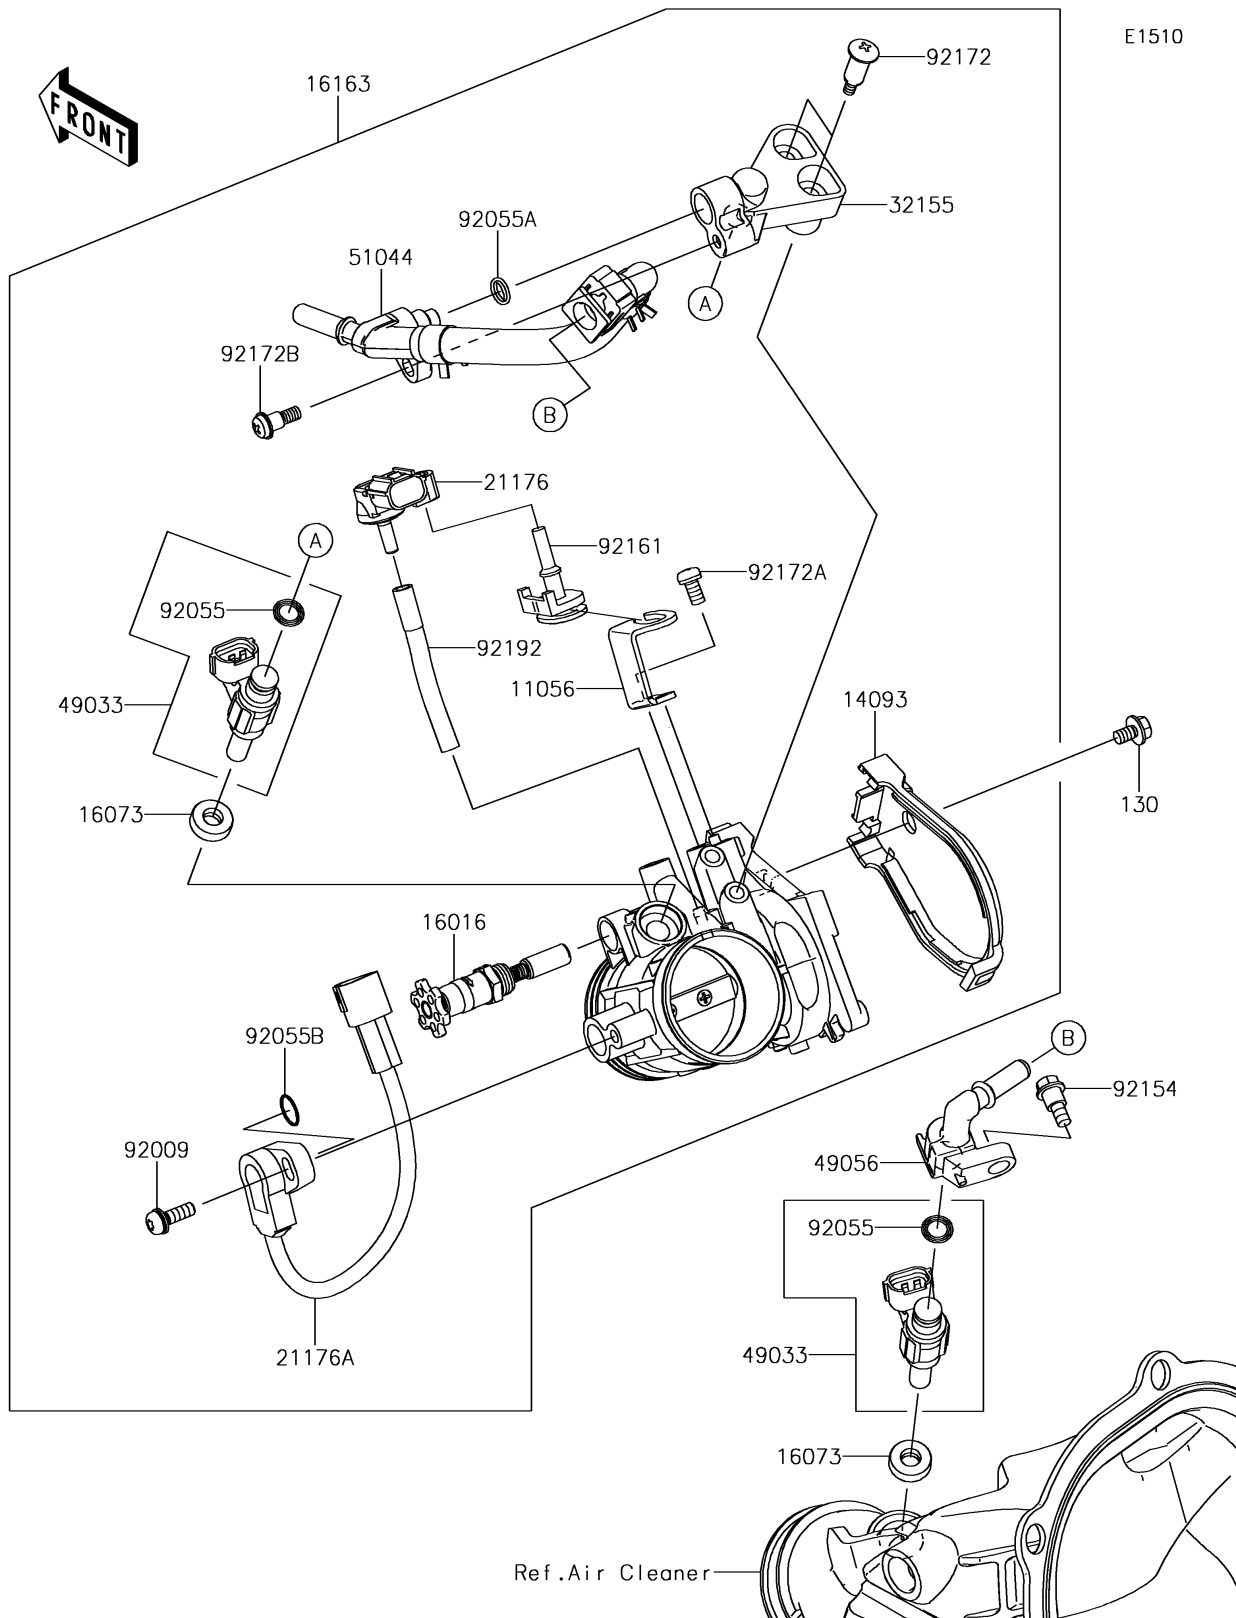

2018 KX™ 250F

PARTS DIAGRAM

Throttle

2018 KX™ 250F

PARTS LIST

Throttle

ITEM NAME	PART NUMBER	QUANTITY
BRACKET (Ref # 11056)	11056-7946	1
BOLT-FLANGED,5X8 (Ref # 130)	130BA0508	1
COVER,THROTTLE DUST (Ref # 14093)	14093-0431	1
PLUNGER (Ref # 16016)	16016-0027	1
INSULATOR (Ref # 16073)	16073-0129	2
THROTTLE-ASSY (Ref # 16163)	16163-0917	1
SENSOR,PRESSURE (Ref # 21176)	21176-0111	1
SENSOR,THROTTLE POSITION (Ref # 21176A)	21176-0840	1
PIPE,FUEL (Ref # 32155)	32155-2219	1
NOZZLE-INJECTION (Ref # 49033)	49033-0556	2
PIPE-INJECTION (Ref # 49056)	49056-0048	1
TUBE-ASSY (Ref # 51044)	51044-0829	1
SCREW,THROTTLE SENSOR (Ref # 92009)	92009-1981	1
RING-O,INJECTION NOZZLE (Ref # 92055)	92055-0124	2
RING-O (Ref # 92055A)	92055-0872	1
RING-O (Ref # 92055B)	92055-1671	1
BOLT,FLANGED,5X8 (Ref # 92154)	92154-1021	1
DAMPER (Ref # 92161)	92161-0673	1
SCREW,PIPE INJECTION (Ref # 92172)	92172-0064	2
SCREW (Ref # 92172A)	92172-0393	1
SCREW (Ref # 92172B)	92172-0776	1
TUBE (Ref # 92192)	92192-1748	1