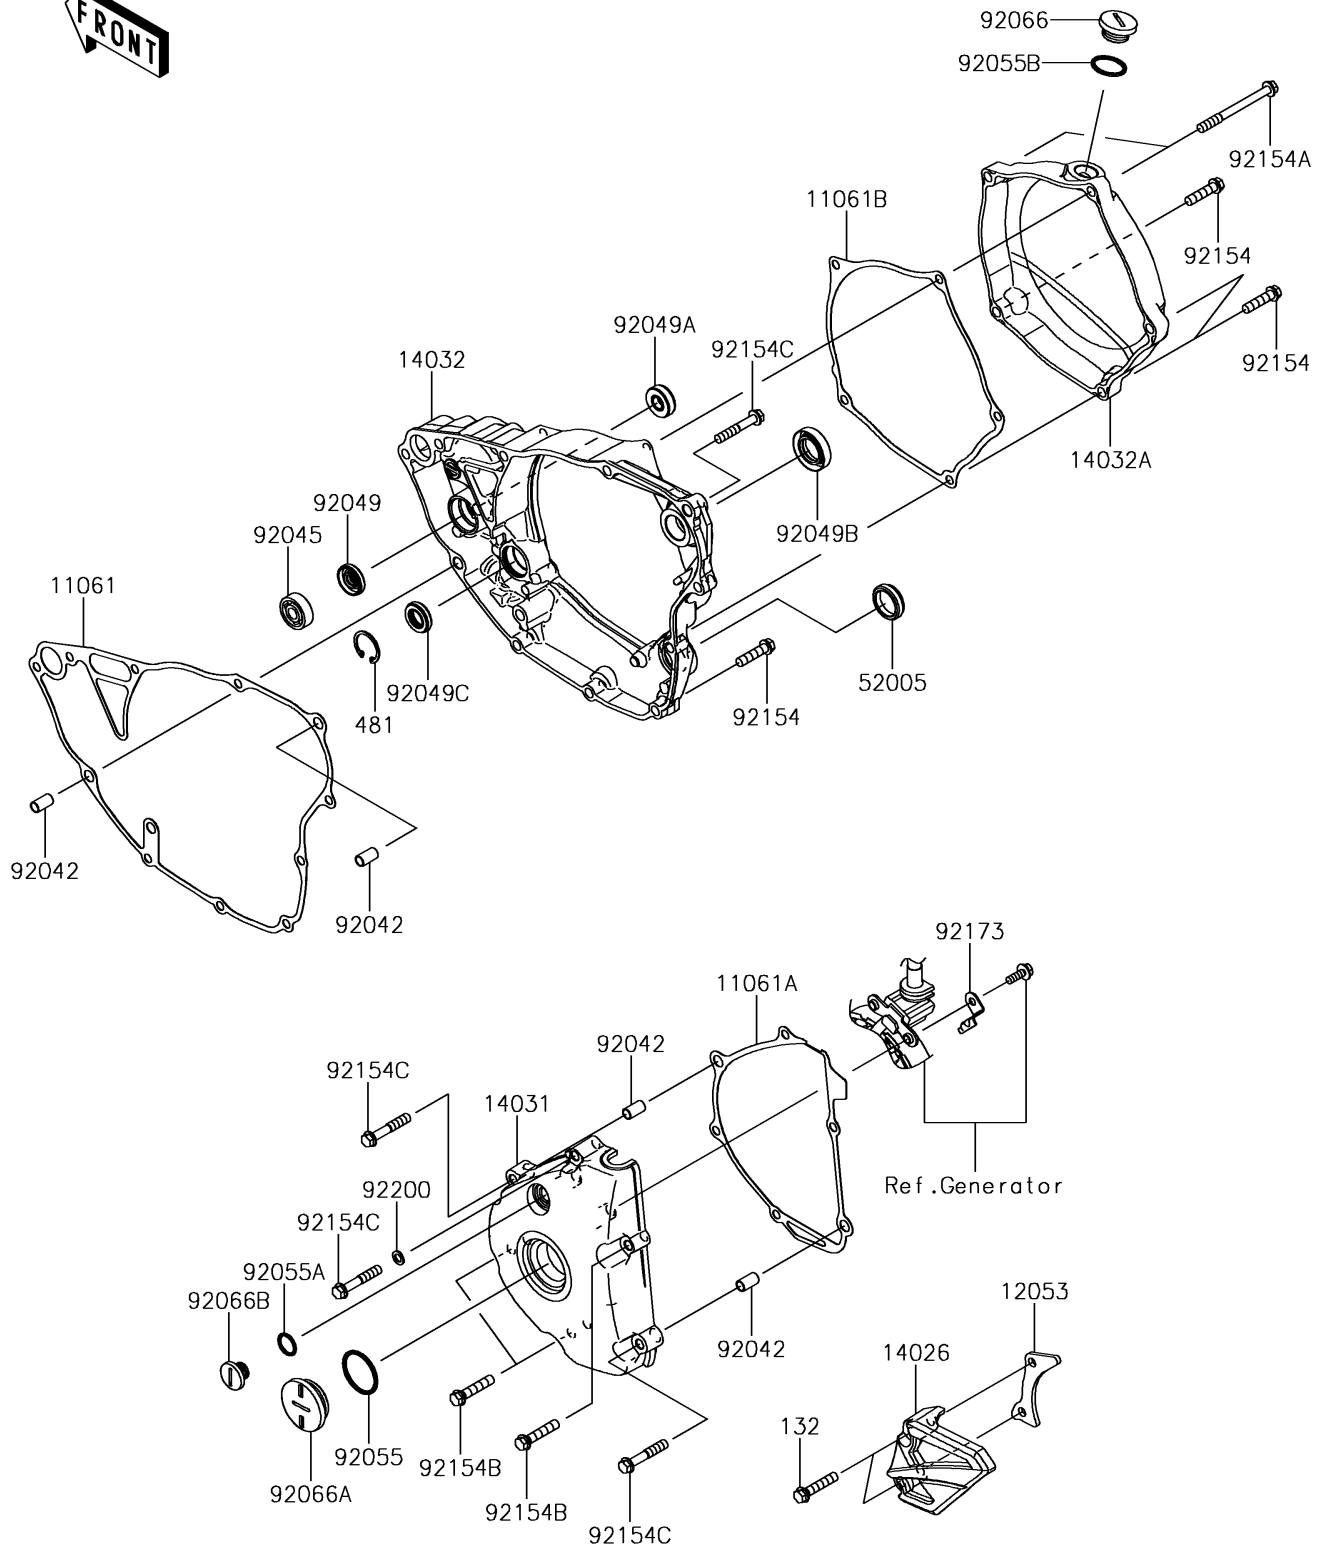

2018 KX™ 250F

PARTS DIAGRAM

Engine Cover(s)

E1431

2018 KX™ 250F

PARTS LIST

Engine Cover(s)

Kawasaki

Let the Good Times Roll®

ITEM NAME

PART NUMBER

QUANTITY
