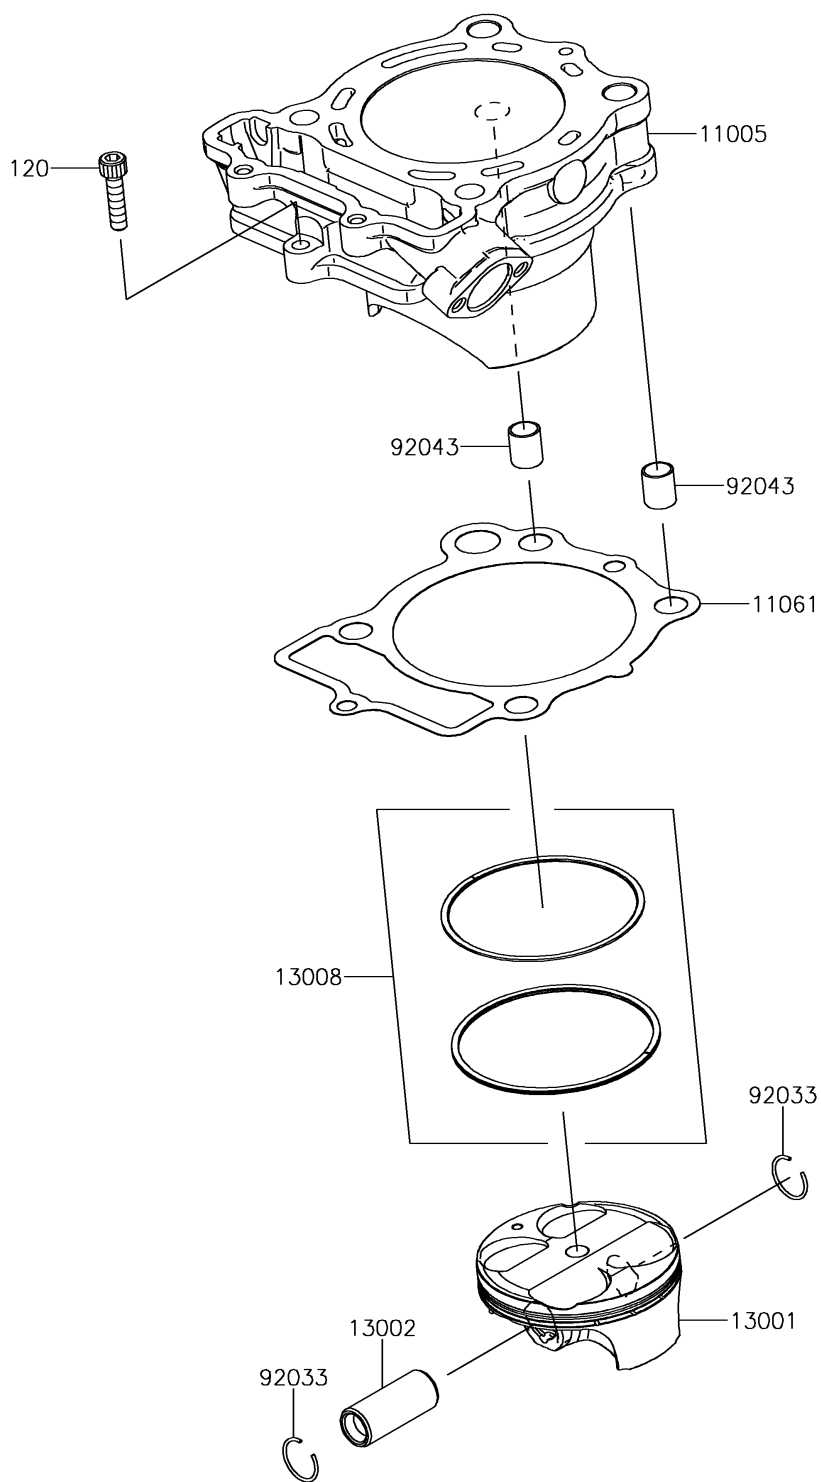

2018 KX™ 250F

PARTS DIAGRAM

Cylinder/Piston(s)

E1120

2018 KX™ 250F

PARTS LIST

Cylinder/Piston(s)

ITEM NAME	PART NUMBER	QUANTITY
CYLINDER-ENGINE (Ref # 11005)	11005-0665	1
GASKET,CYLINDER BASE (Ref # 11061)	11061-1198	1
BOLT-SOCKET,6X25 (Ref # 120)	120CA0625	1
PISTON-ENGINE (Ref # 13001)	13001-0793	1
PIN-PISTON (Ref # 13002)	13002-0048	1
RING-SET-PISTON (Ref # 13008)	13008-0028	1
RING-SNAP,PISTON PIN (Ref # 92033)	92033-1161	2
PIN,10.1X12X14 (Ref # 92043)	92043-4009	2