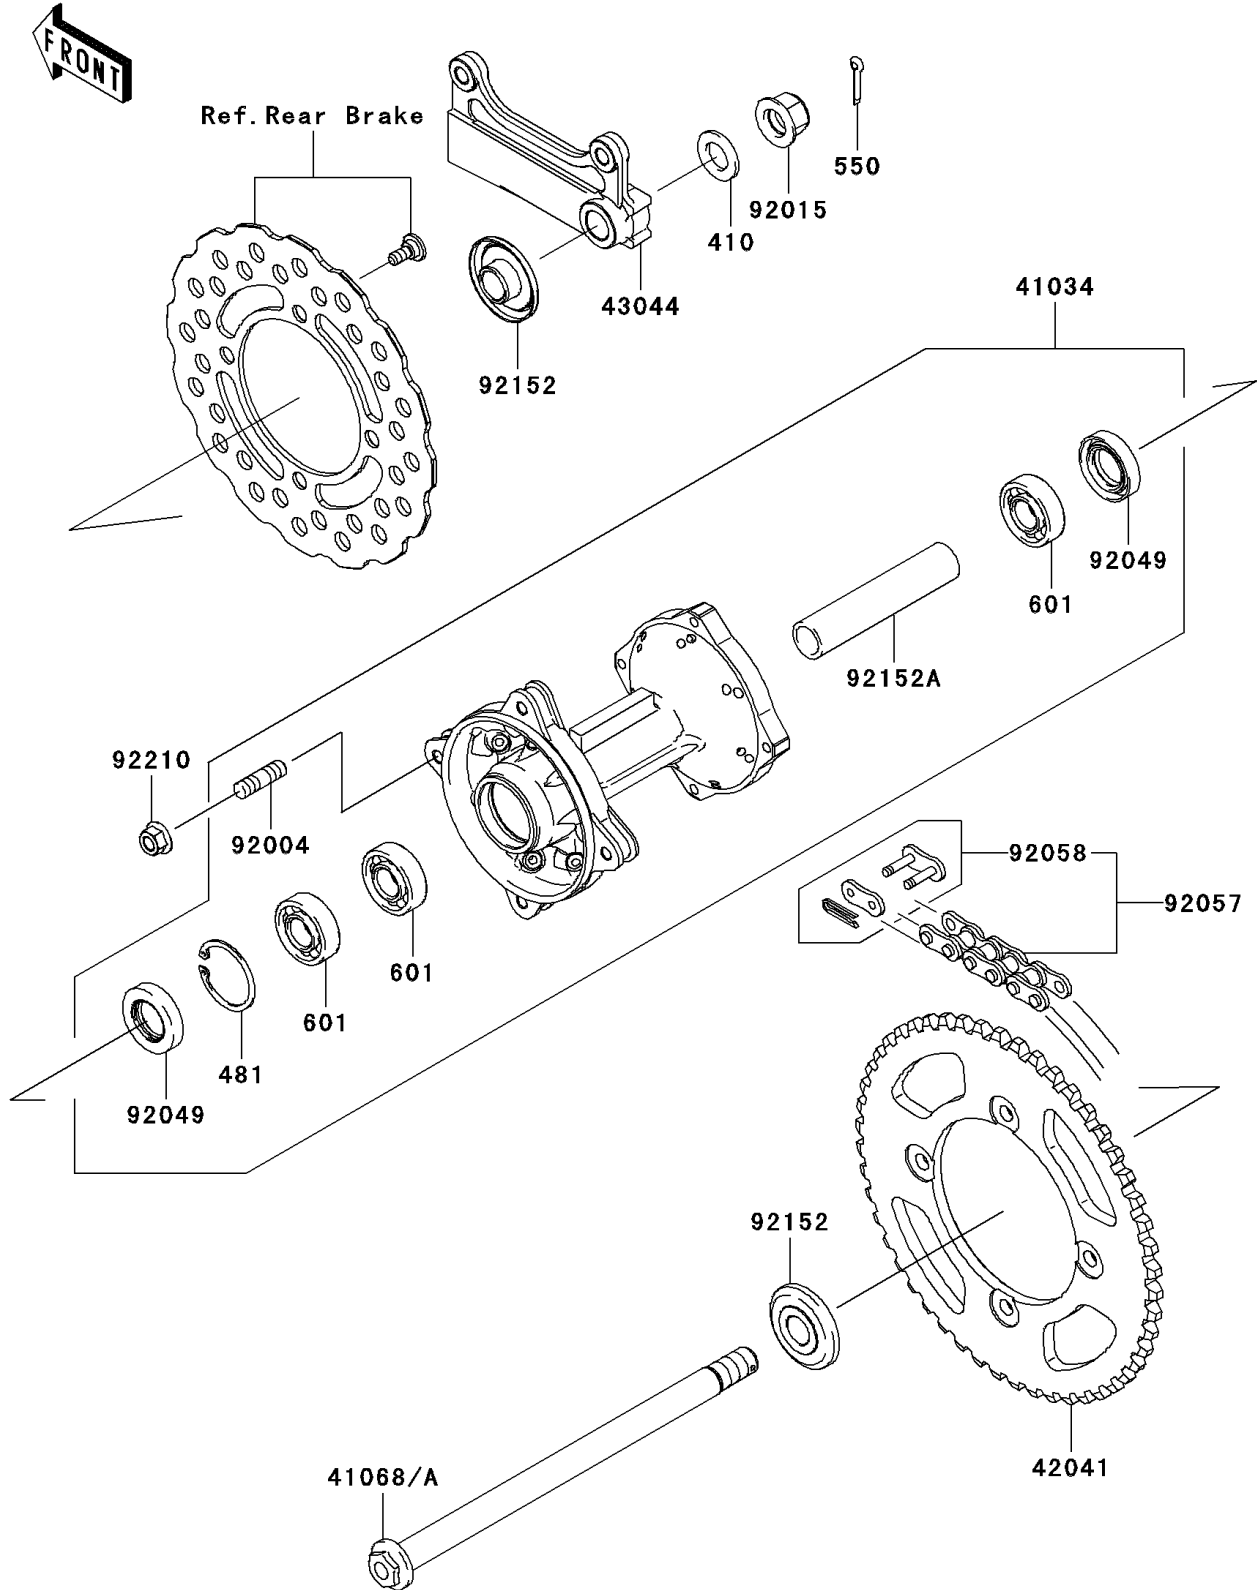

2008 KLX[®]140

PARTS DIAGRAM

Rear Hub

F2240

2008 KLX[®]140

PARTS LIST

Rear Hub

ITEM NAME

PART NUMBER

QUANTITY
