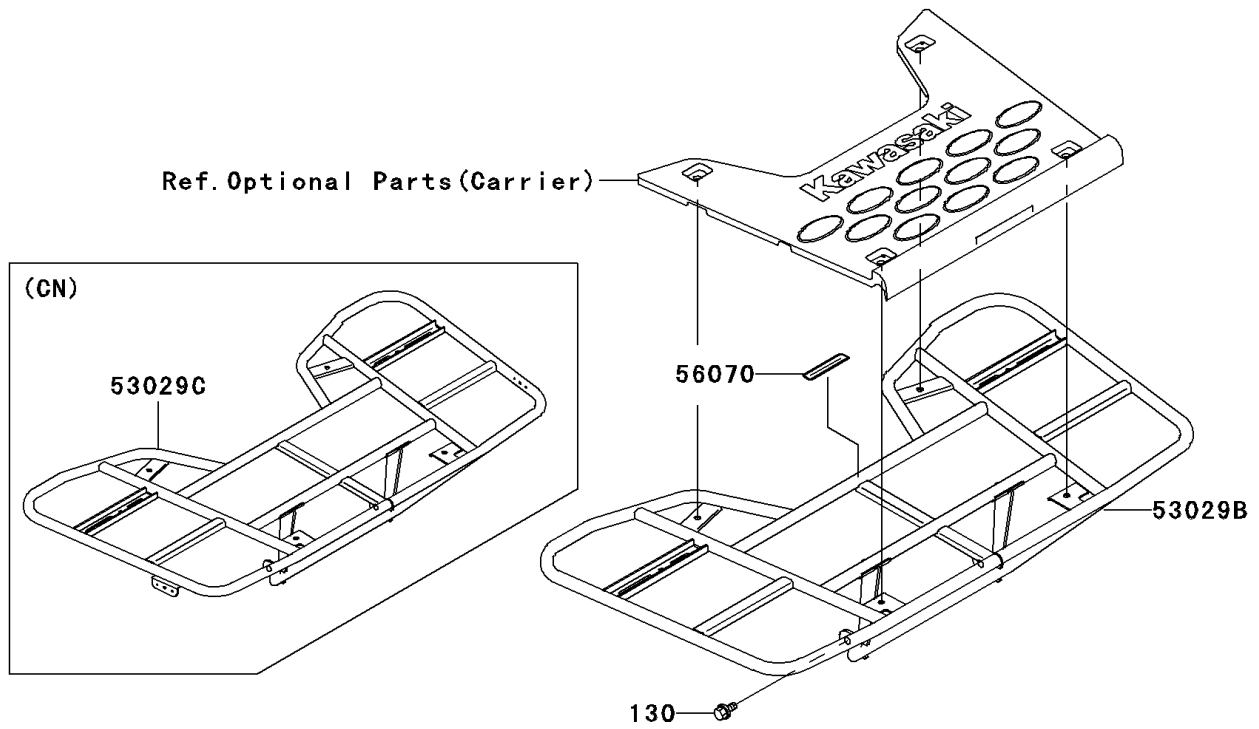

2003 Prairie 650 4X4 Advantage Classic

PARTS DIAGRAM

Carrier(s)

F2520

2003 Prairie 650 4X4 Advantage Classic

Kawasaki
Let the Good Times Roll®

PARTS LIST

Carrier(s)

ITEM NAME

PART NUMBER

QUANTITY
