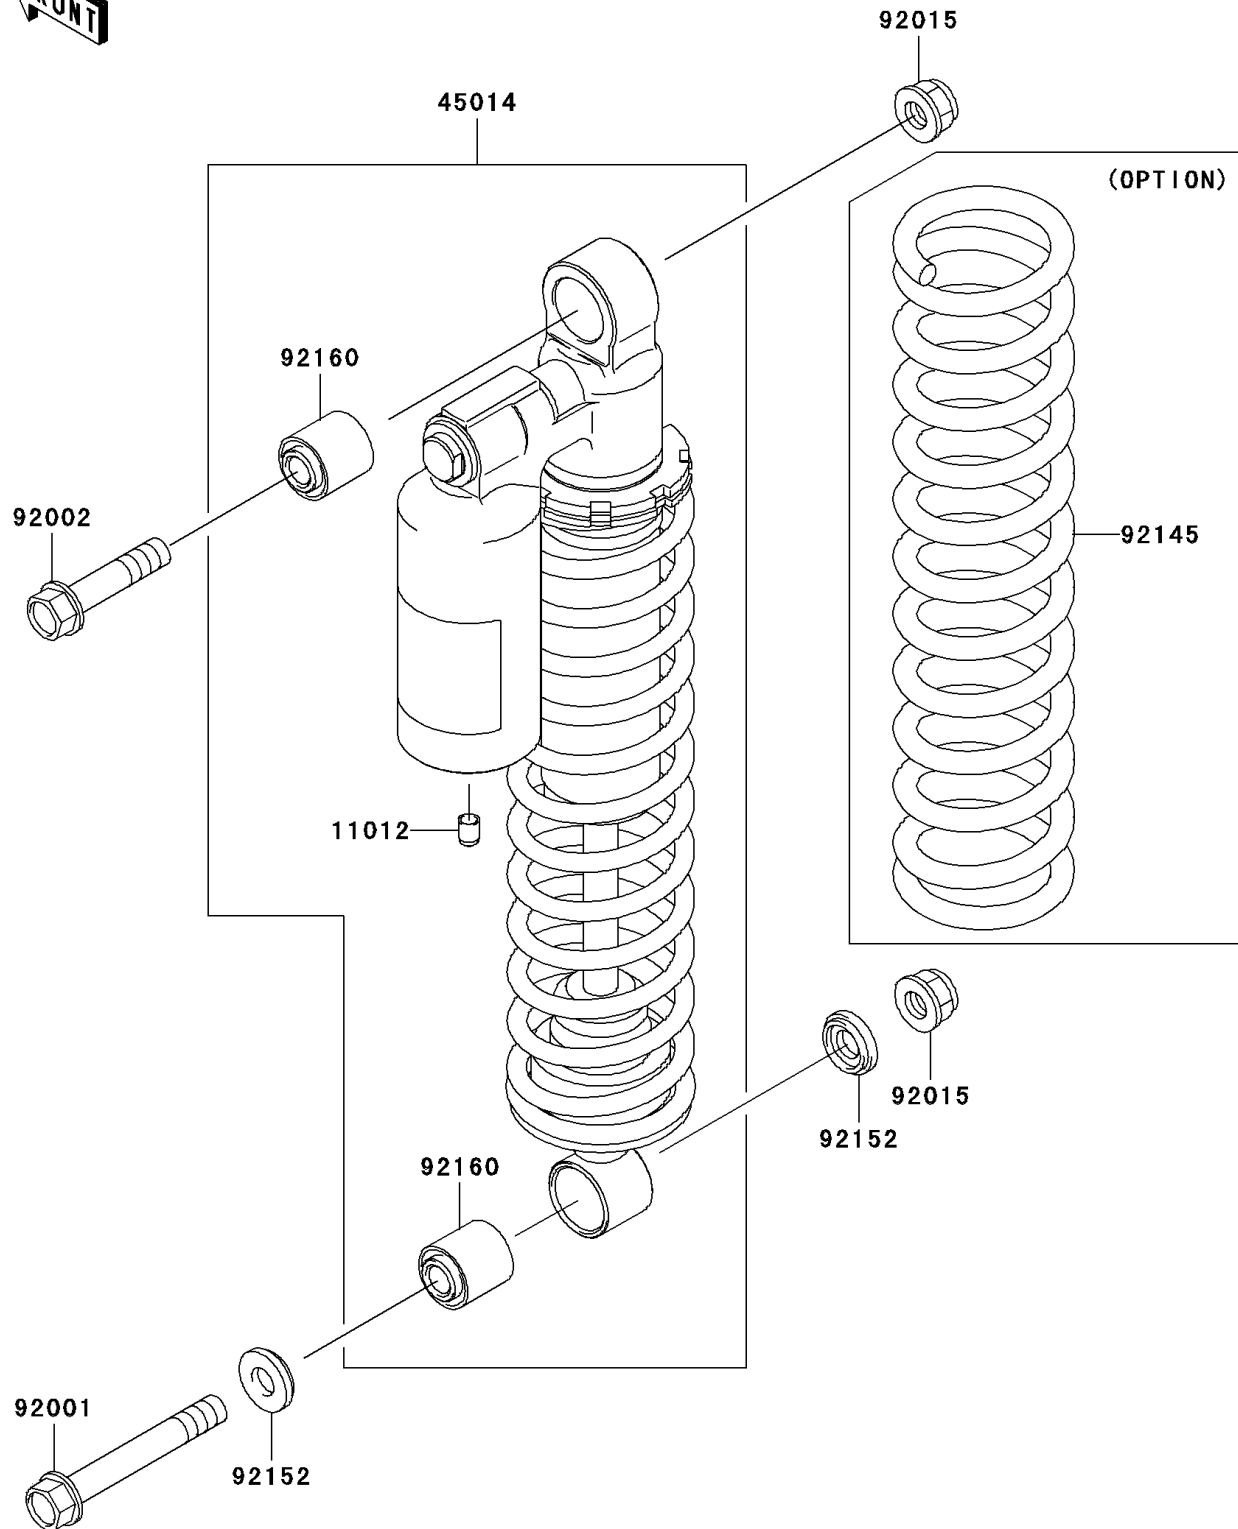

2003 Prairie 650 4X4 Advantage Classic

PARTS DIAGRAM

Shock Absorber(s)

F2280

2003 Prairie 650 4X4 Advantage Classic

PARTS LIST

Shock Absorber(s)

ITEM NAME	PART NUMBER	QUANTITY
-----------	-------------	----------
