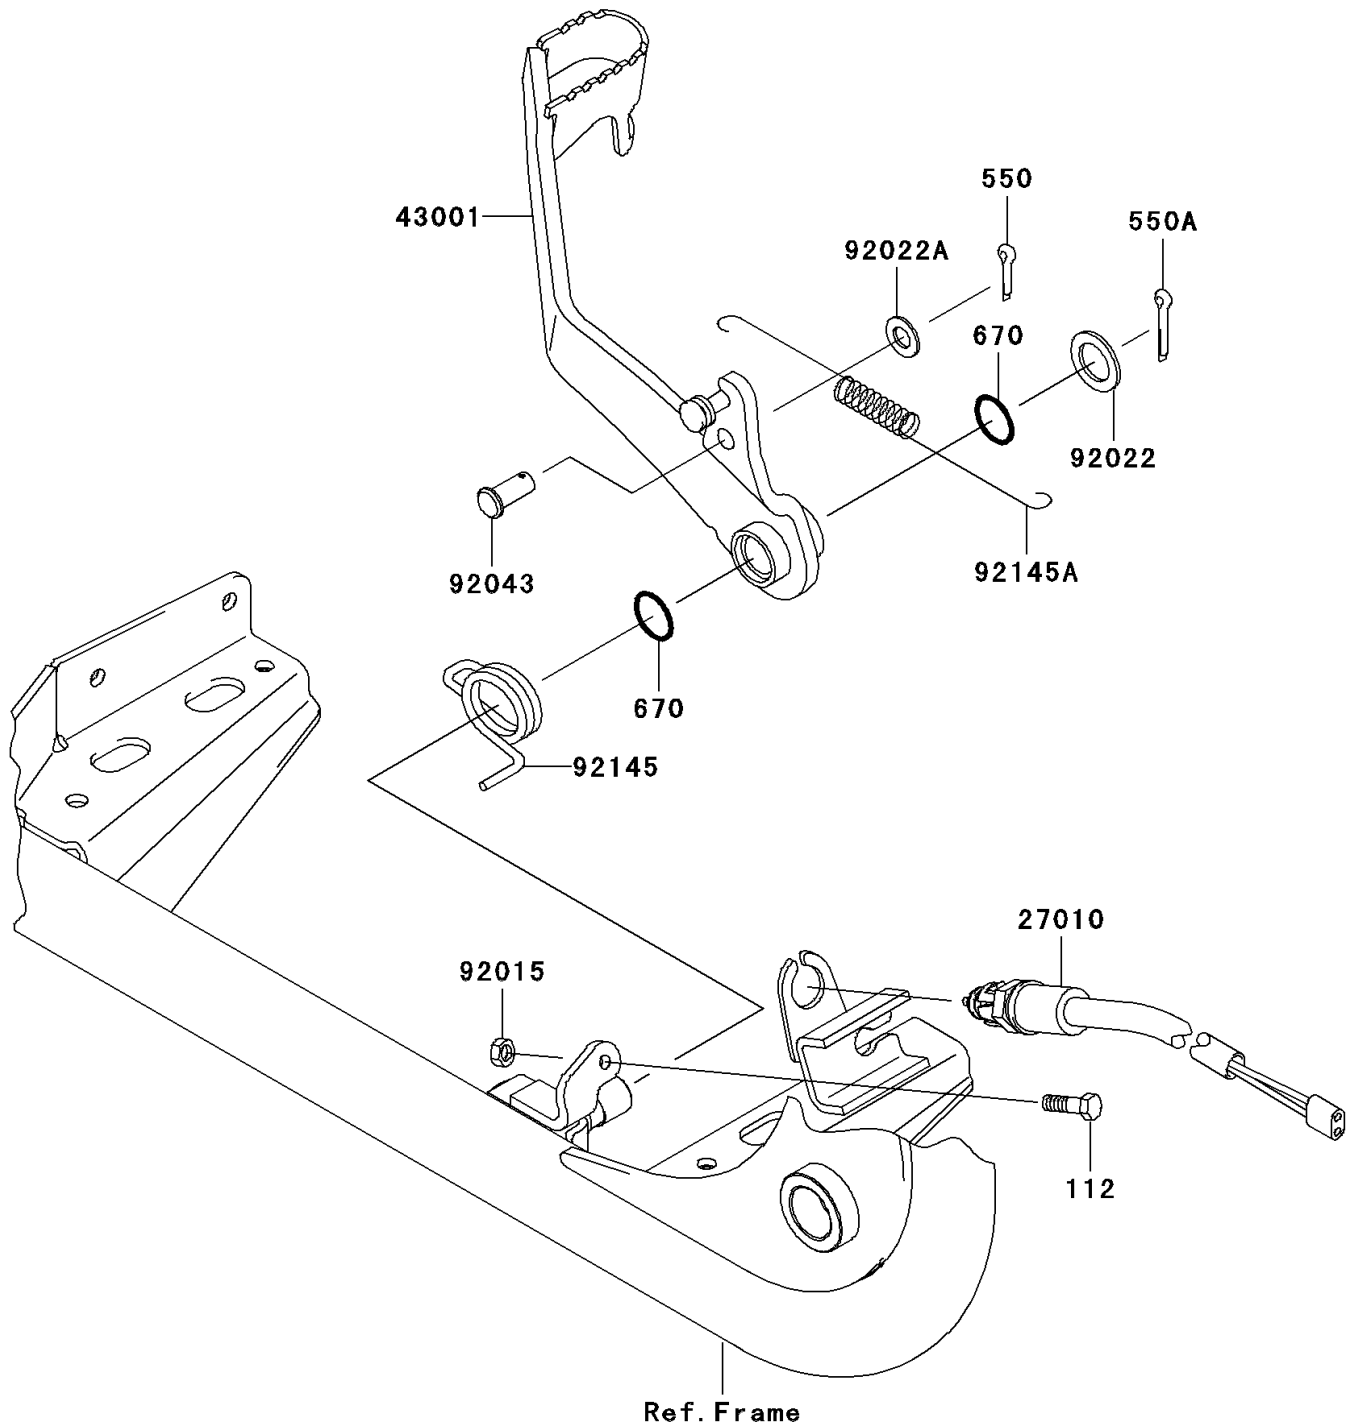

2003 Prairie 650 4X4 Advantage Classic

PARTS DIAGRAM

Brake Pedal

F2260

2003 Prairie 650 4X4 Advantage Classic

PARTS LIST

Brake Pedal

ITEM NAME	PART NUMBER	QUANTITY
-----------	-------------	----------
