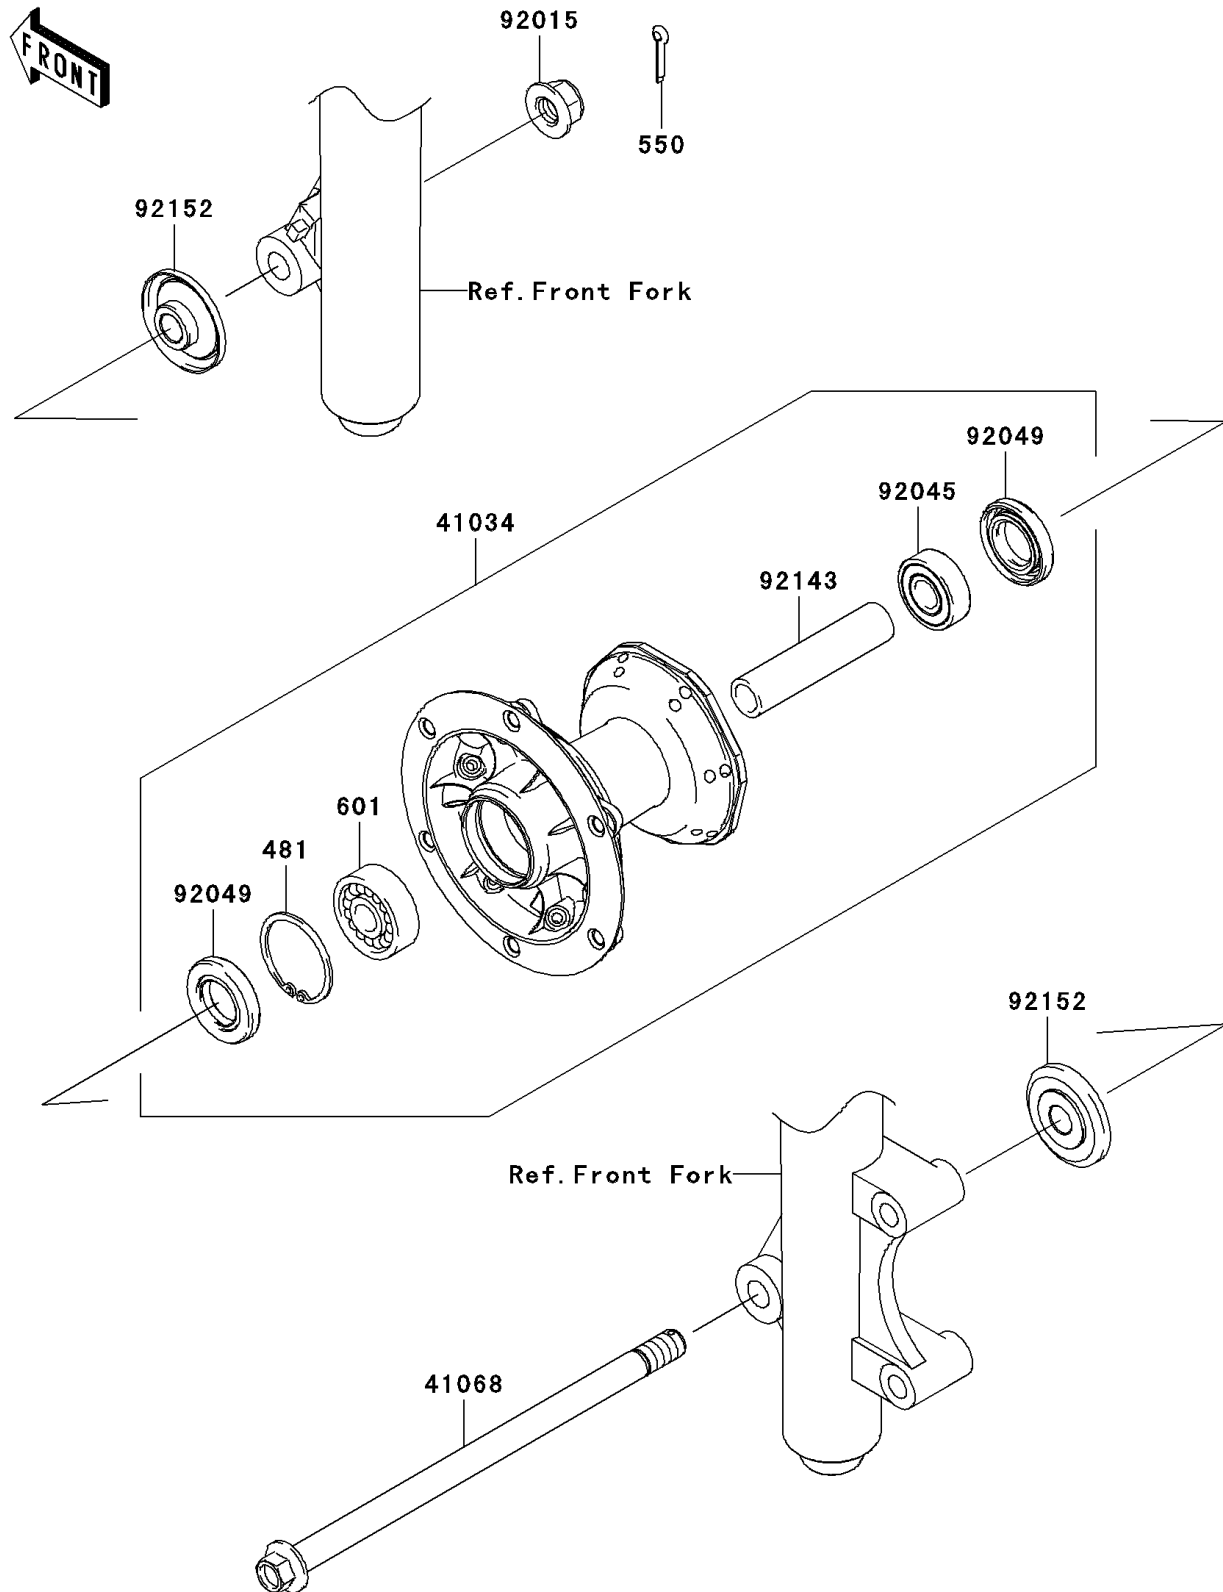

2011 KLX[®]140

PARTS DIAGRAM

Front Hub

F2230

2011 KLX[®]140

PARTS LIST

Front Hub

ITEM NAME

PART NUMBER

QUANTITY
