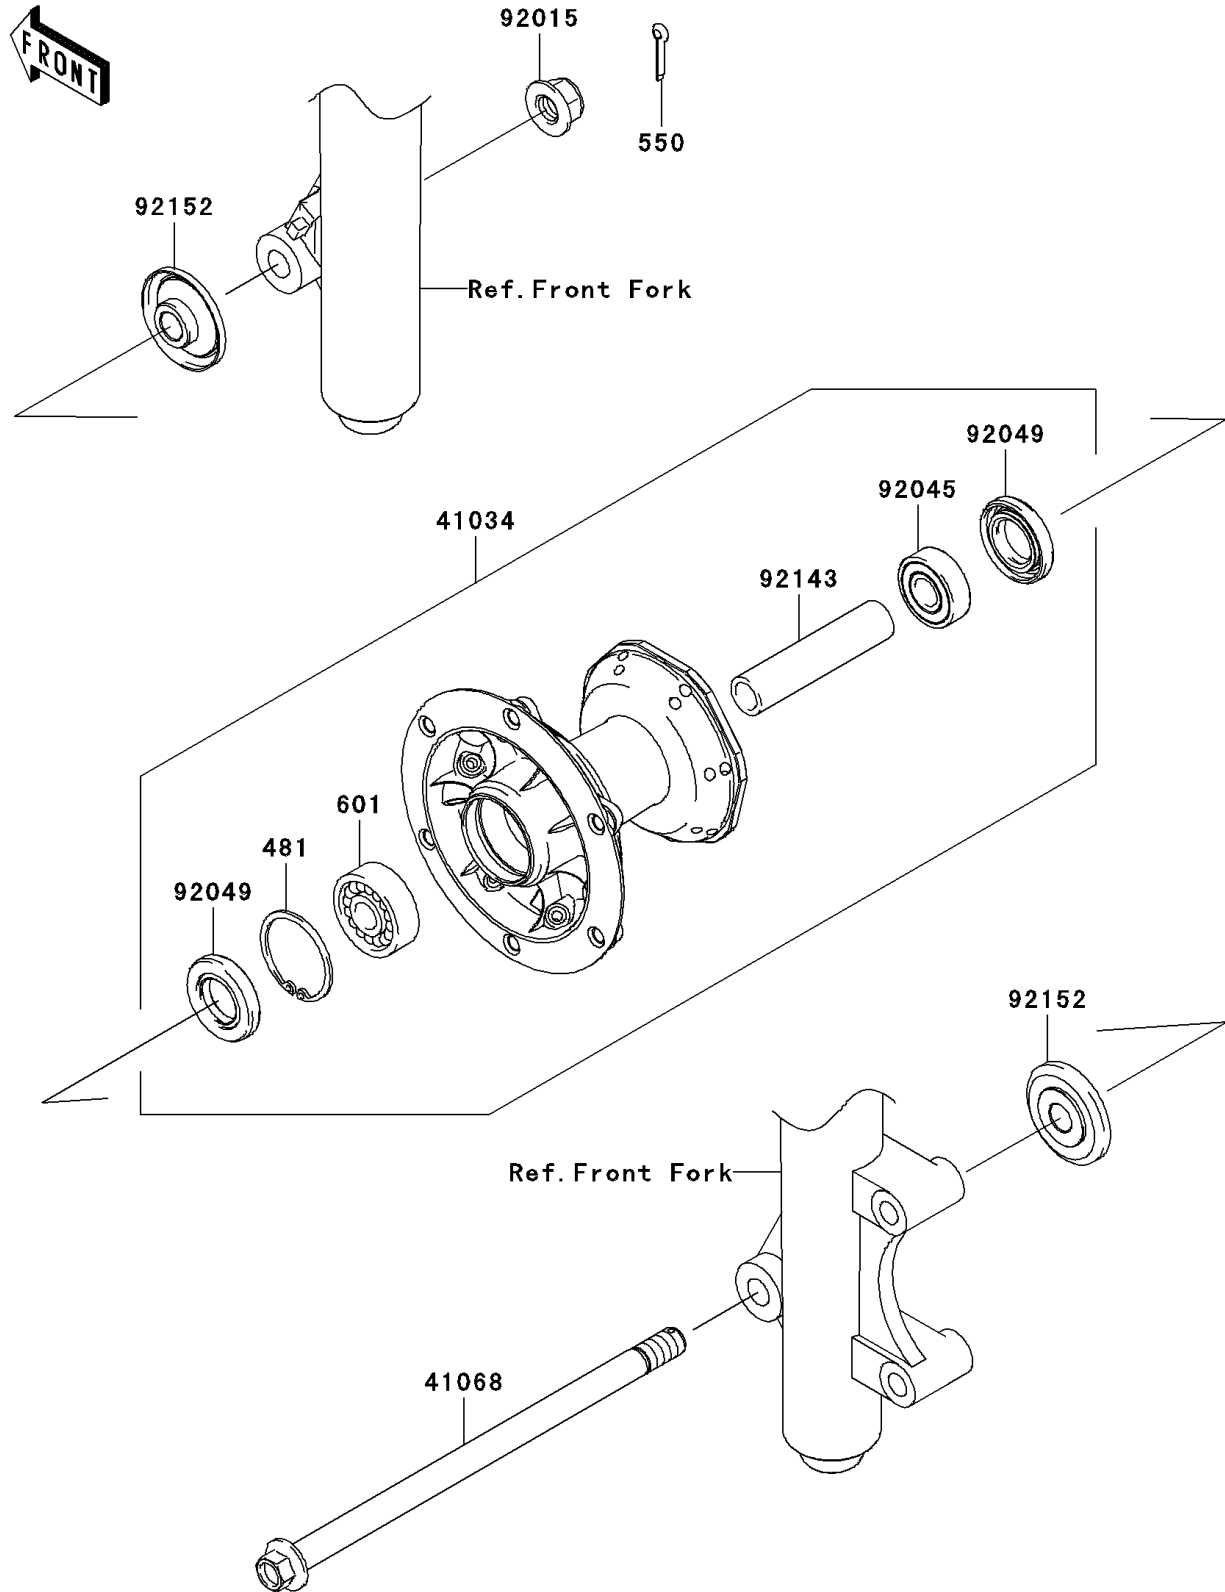

2008 KLX[®]140

PARTS DIAGRAM

Front Hub

F2230

2008 KLX[®]140

PARTS LIST

Front Hub

ITEM NAME

PART NUMBER

QUANTITY
