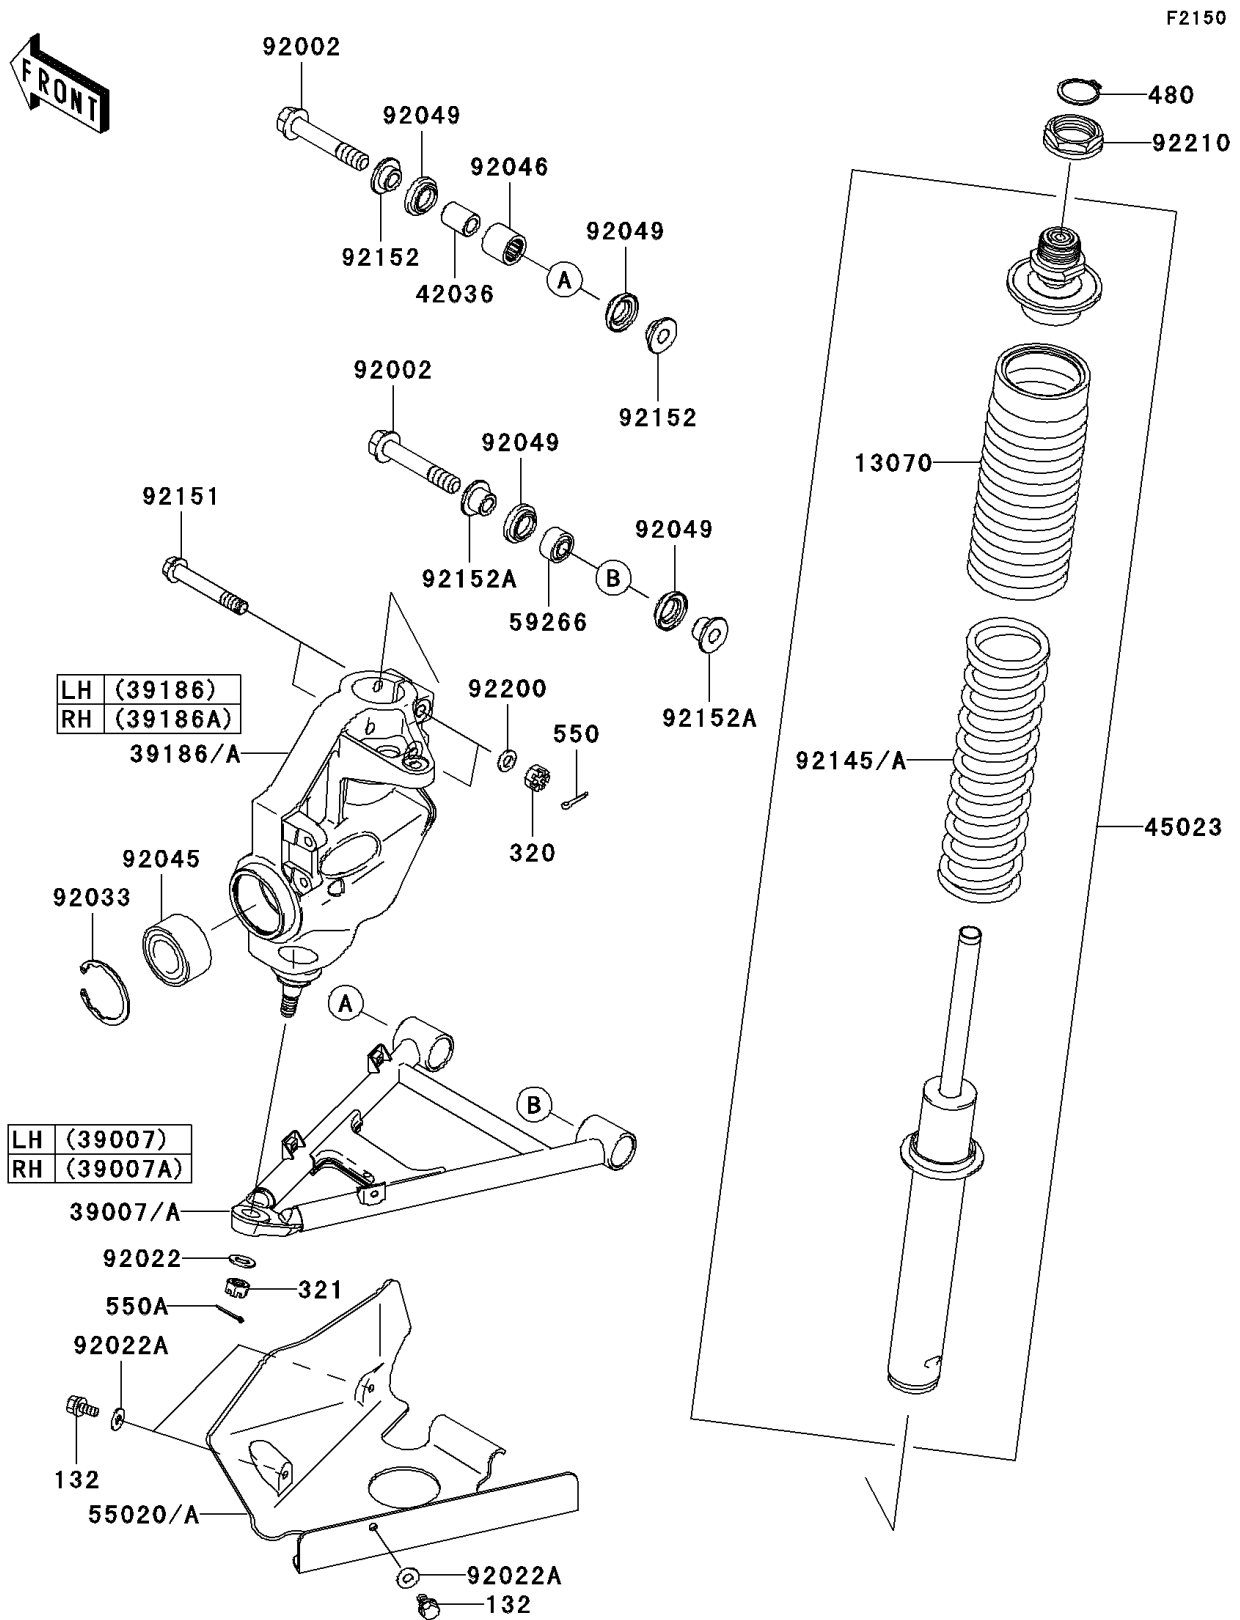

2003 Prairie 650 4X4 Advantage Classic

PARTS DIAGRAM

Suspension

2003 Prairie 650 4X4 Advantage Classic

Kawasaki
Let the Good Times Roll®

PARTS LIST

Suspension

ITEM NAME	PART NUMBER	QUANTITY
-----------	-------------	----------
