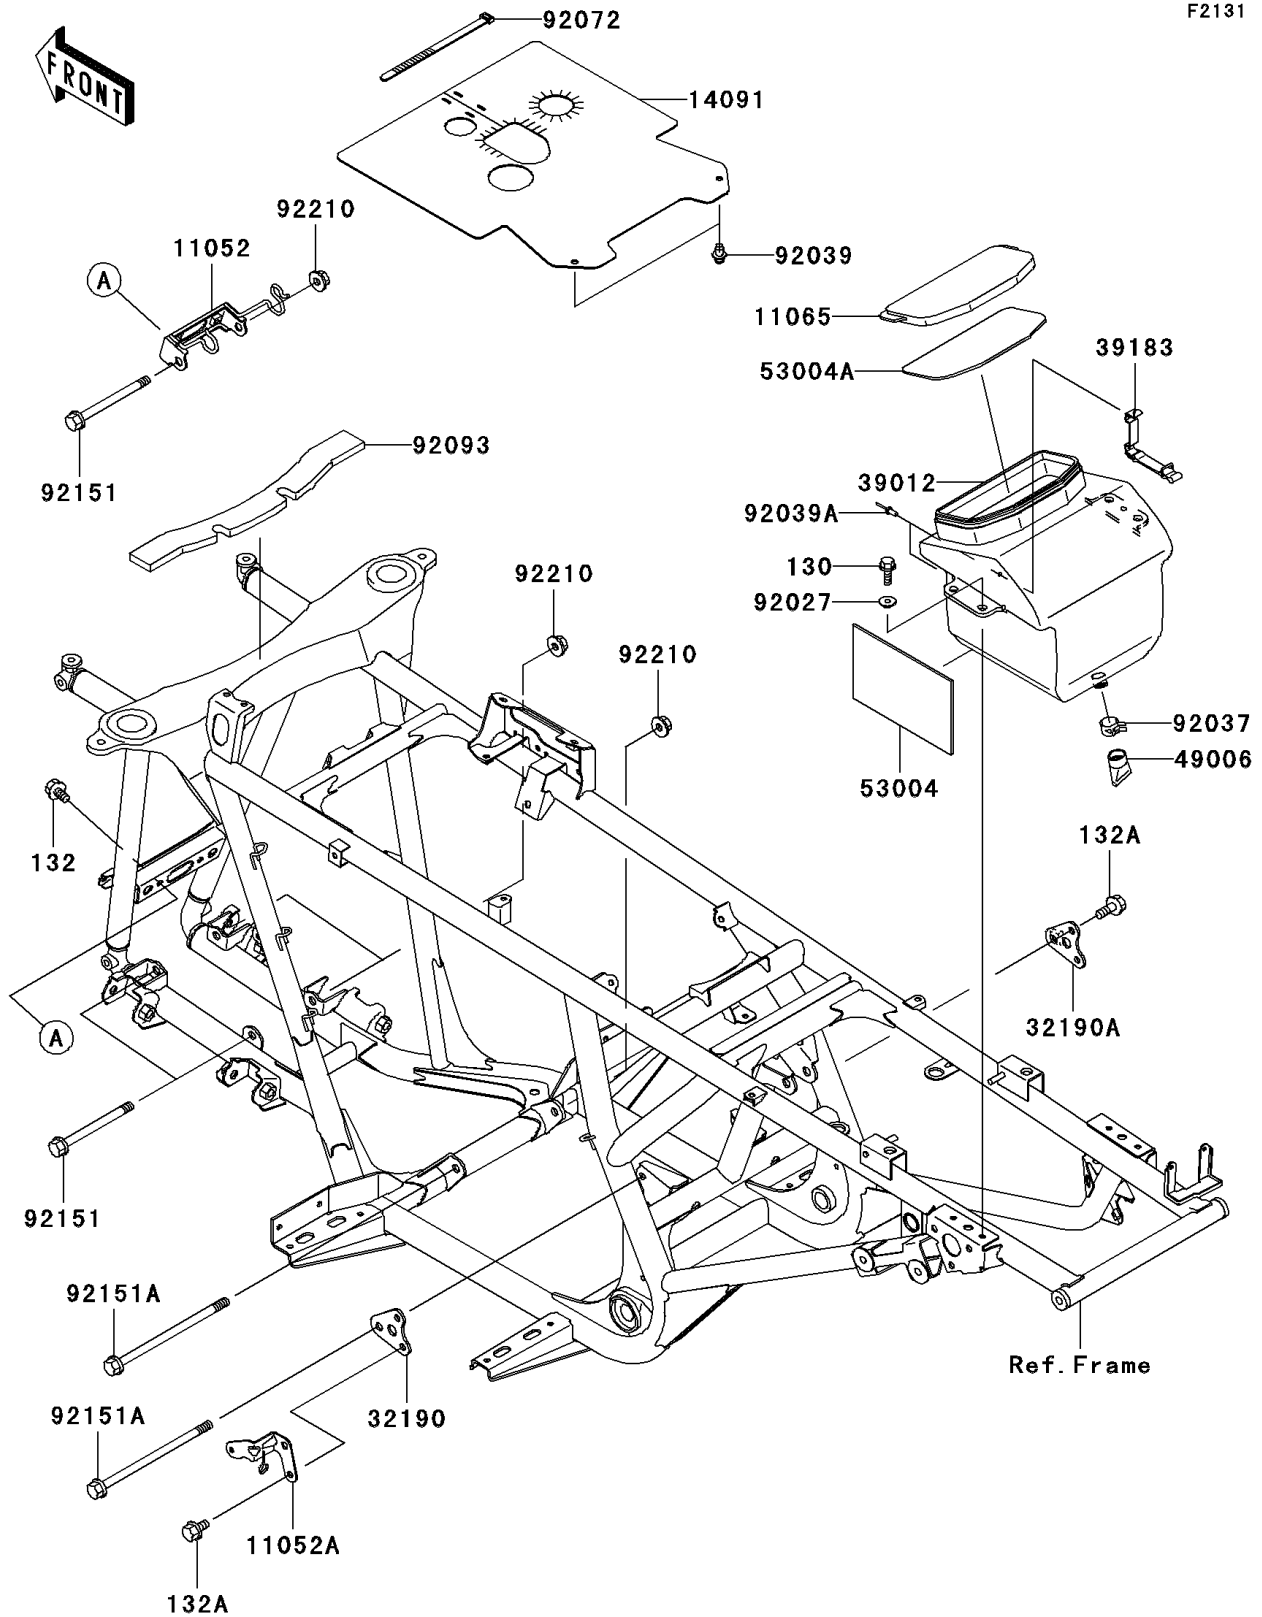

2003 Prairie 650 4X4 Advantage Classic

PARTS DIAGRAM

Frame Fittings

2003 Prairie 650 4X4 Advantage Classic

PARTS LIST

Frame Fittings

ITEM NAME	PART NUMBER	QUANTITY
-----------	-------------	----------
