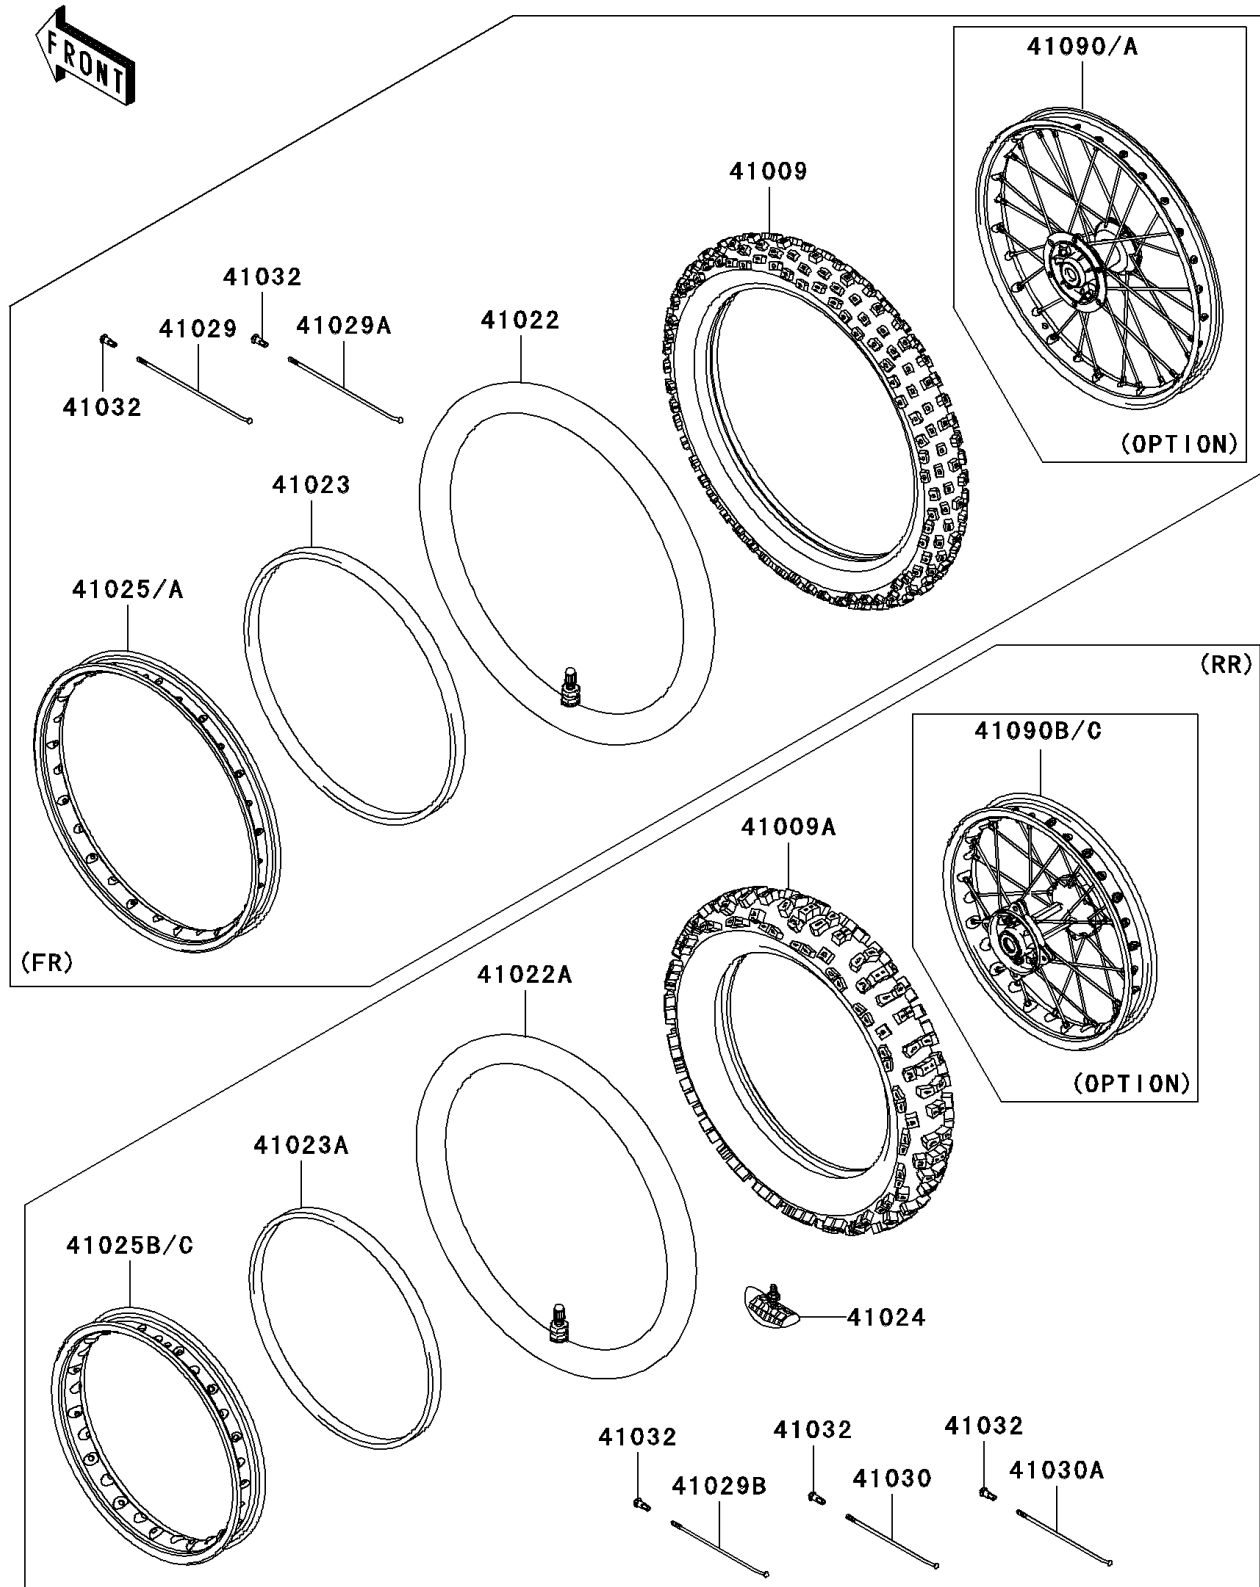

2010 KLX140 (CANADA ONLY)

PARTS DIAGRAM

Wheels/Tires

F2210

2010 KLX140 (CANADA ONLY)

PARTS LIST

Wheels/Tires

ITEM NAME

PART NUMBER

QUANTITY
