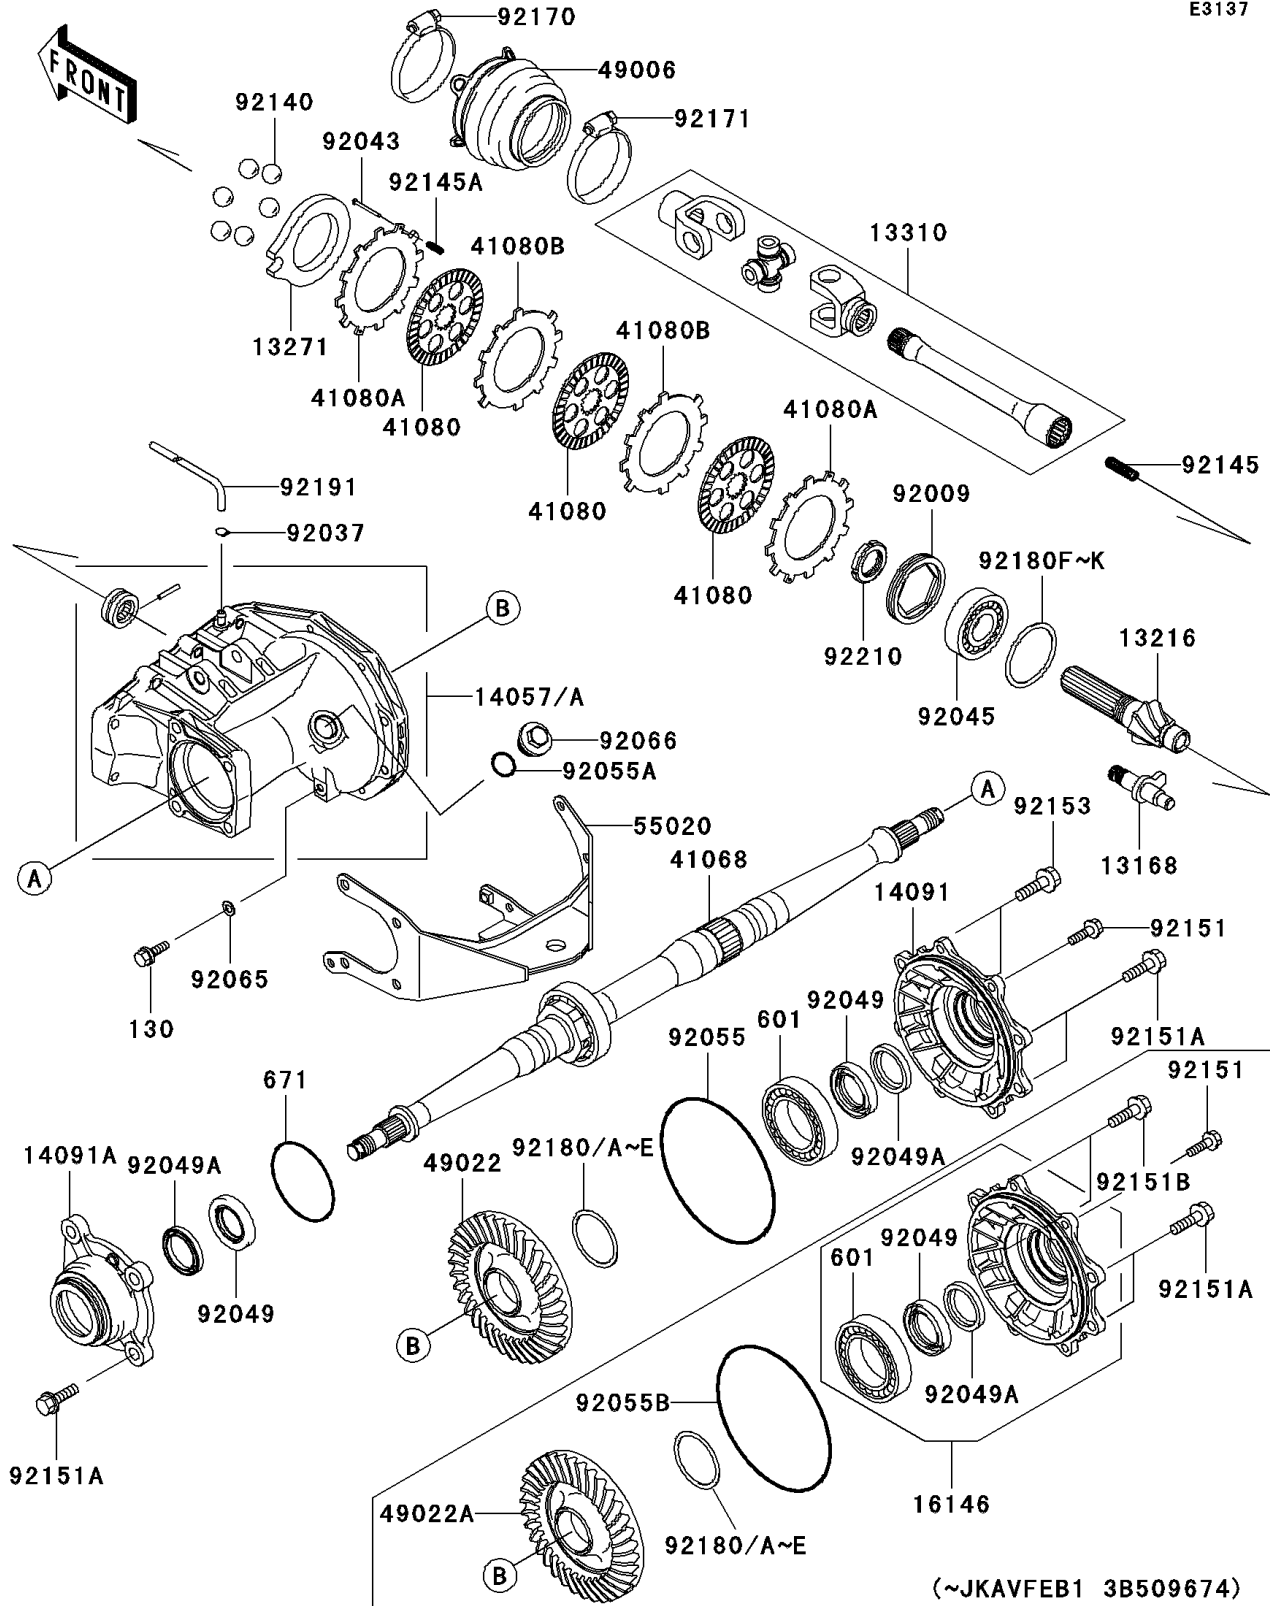

2003 Prairie 650 4X4 Advantage Classic

PARTS DIAGRAM

Drive Shaft-Rear

E3137

2003 Prairie 650 4X4 Advantage Classic

PARTS LIST

Drive Shaft-Rear

ITEM NAME	PART NUMBER	QUANTITY
-----------	-------------	----------
