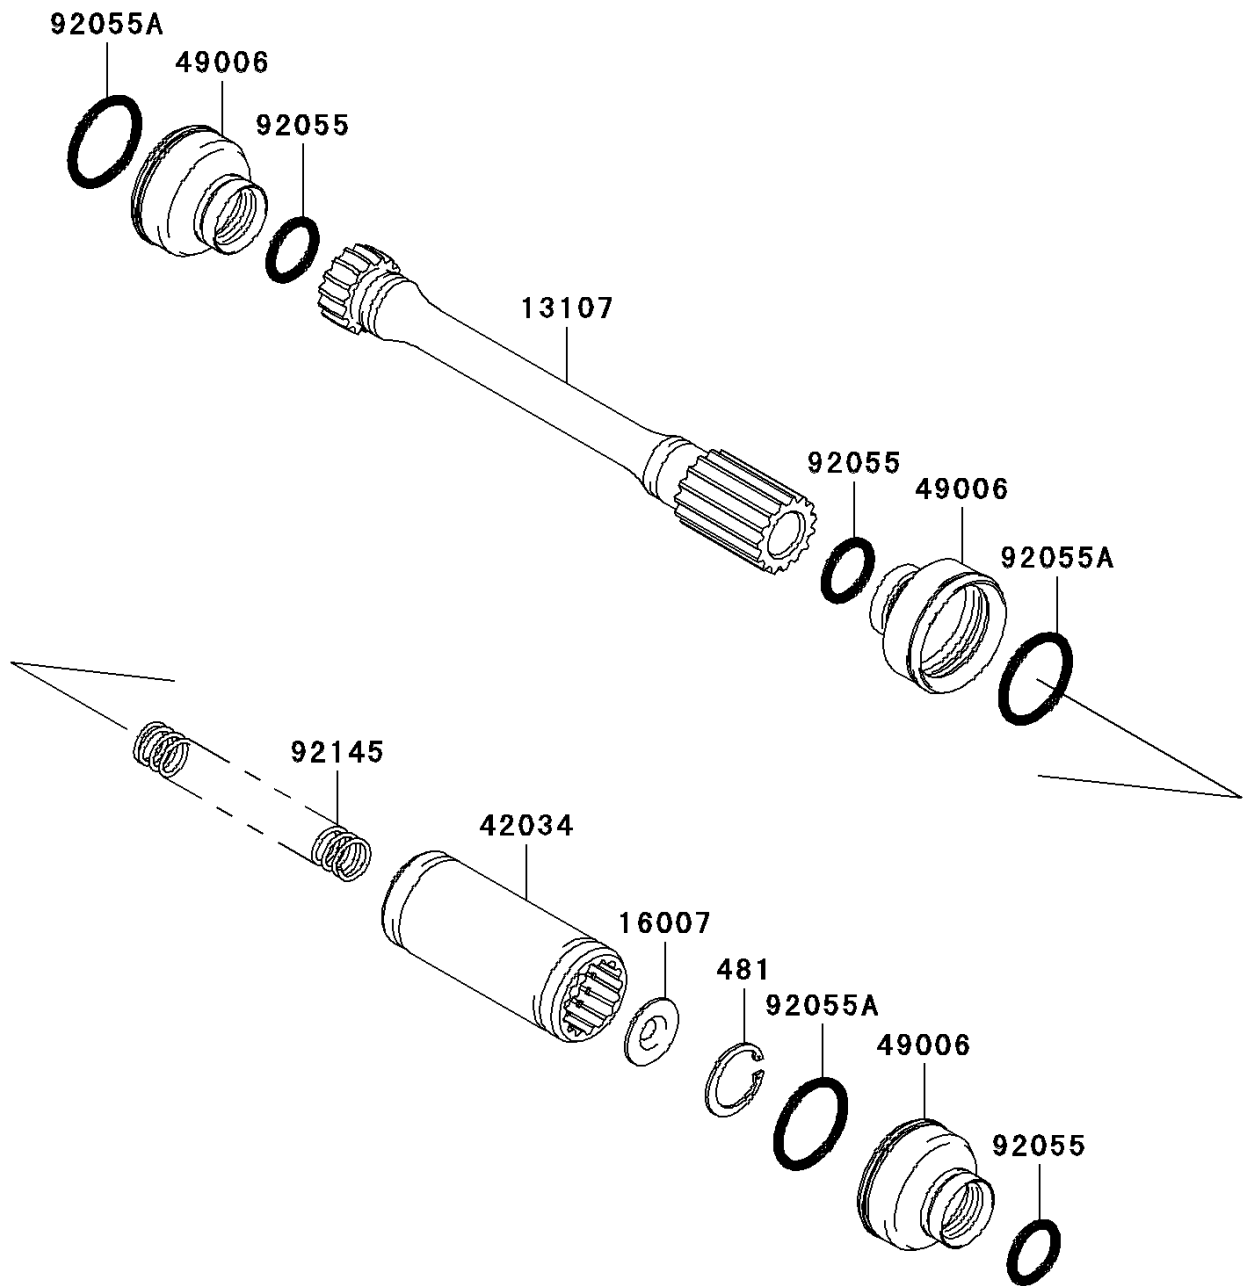

2003 Prairie 650 4X4 Advantage Classic

PARTS DIAGRAM Drive Shaft-Propeller

E3135

2003 Prairie 650 4X4 Advantage Classic

PARTS LIST

Drive Shaft-Propeller

ITEM NAME	PART NUMBER	QUANTITY
-----------	-------------	----------
