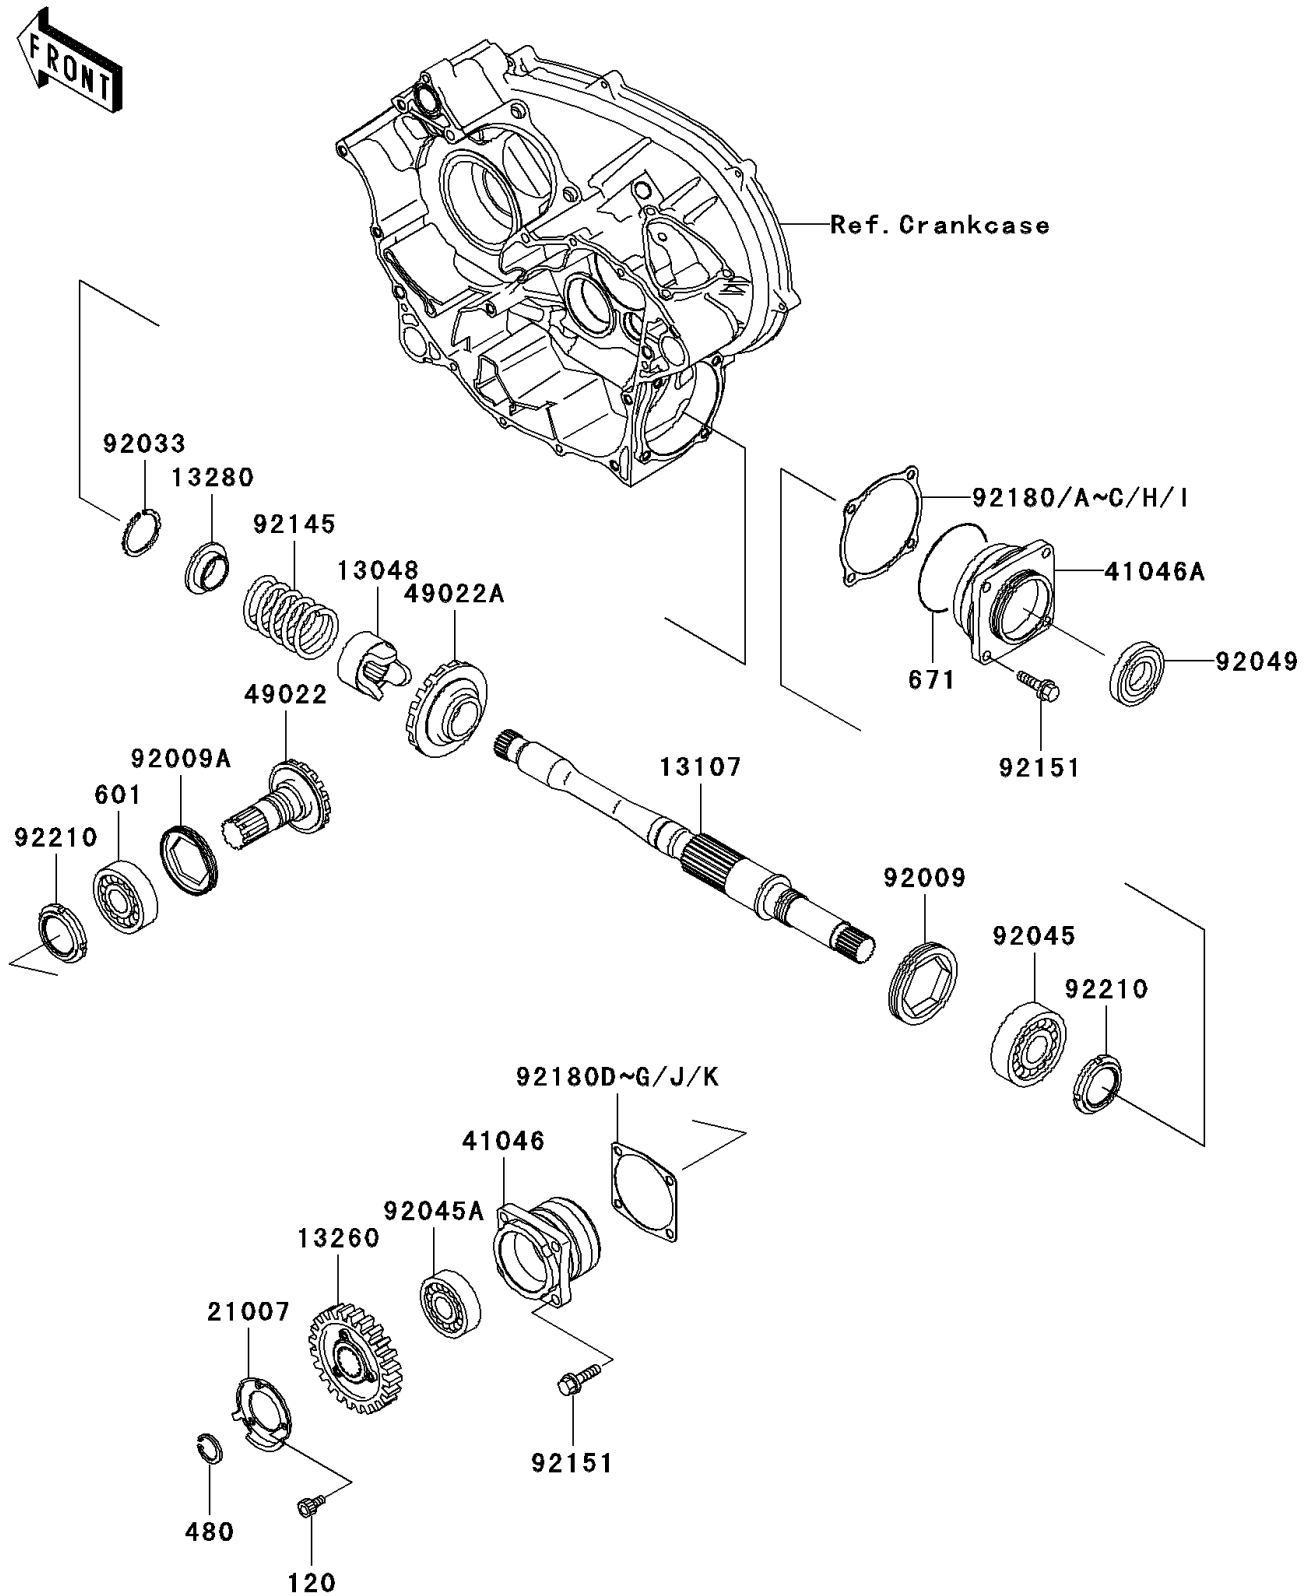

2003 Prairie 650 4X4 Advantage Classic

PARTS DIAGRAM

Front Bevel Gear

E3131

2003 Prairie 650 4X4 Advantage Classic

PARTS LIST

Front Bevel Gear

ITEM NAME	PART NUMBER	QUANTITY
-----------	-------------	----------
