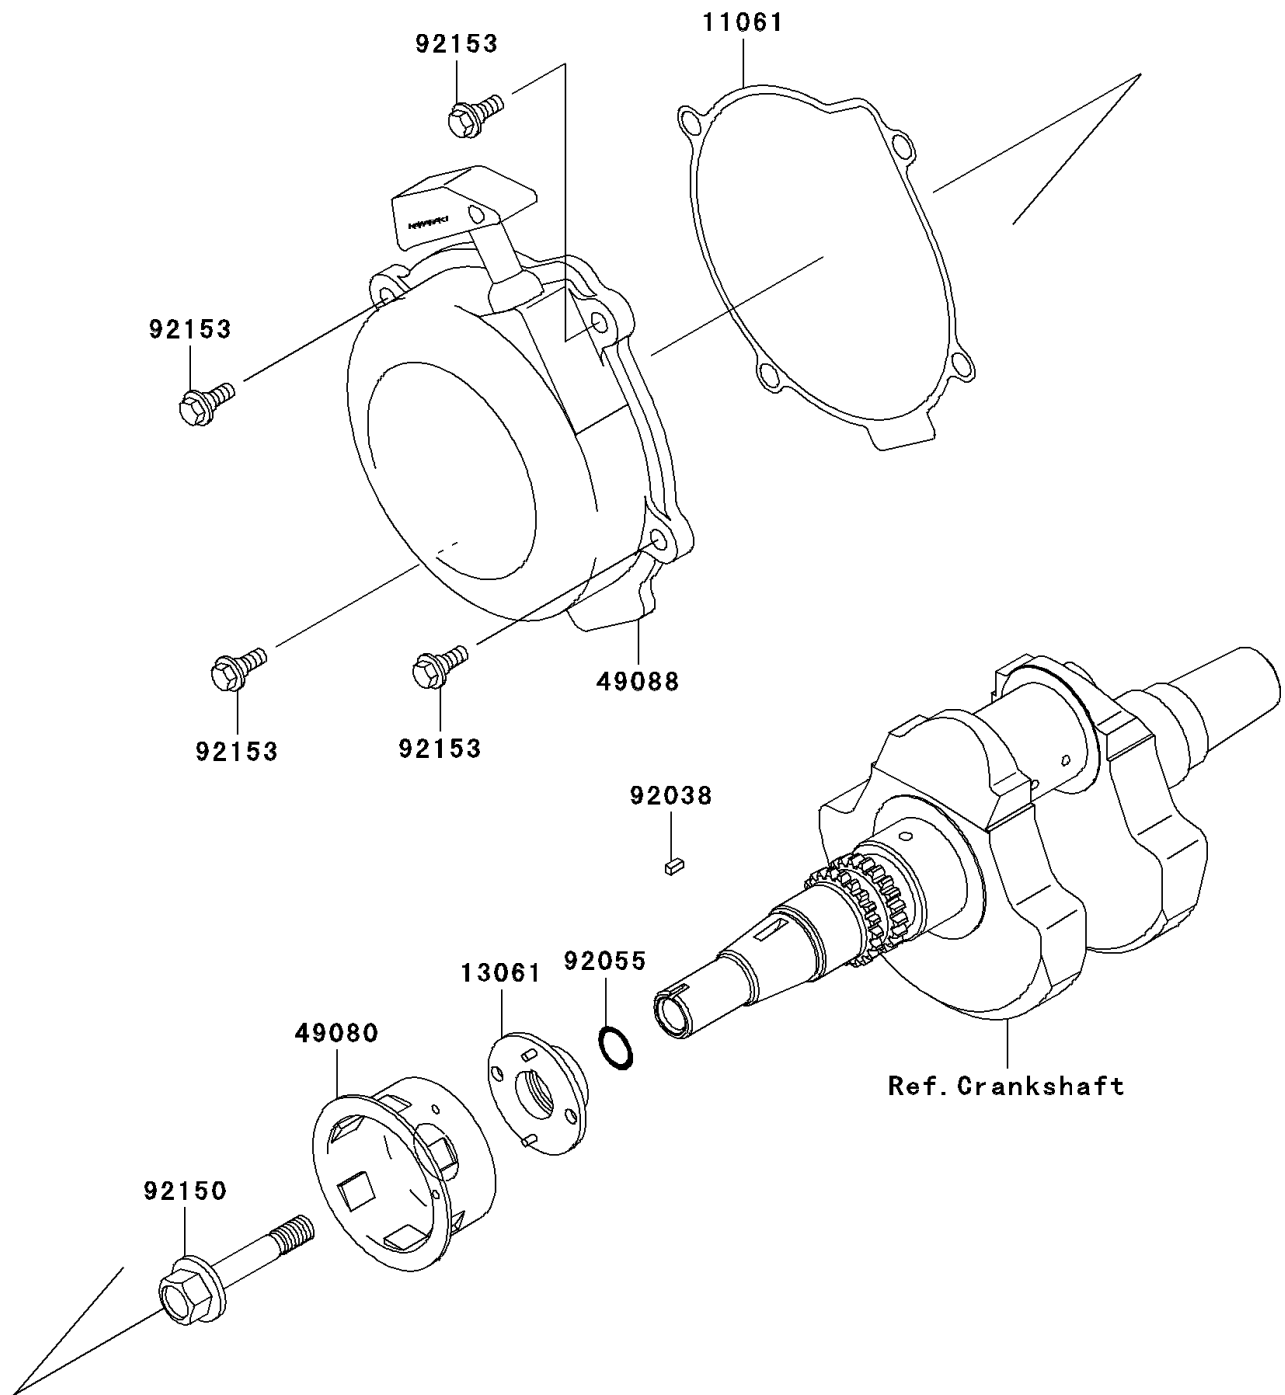

2003 Prairie 650 4X4 Advantage Classic

PARTS DIAGRAM

Recoil Starter

E3040

2003 Prairie 650 4X4 Advantage Classic

PARTS LIST

Recoil Starter

ITEM NAME	PART NUMBER	QUANTITY
-----------	-------------	----------
