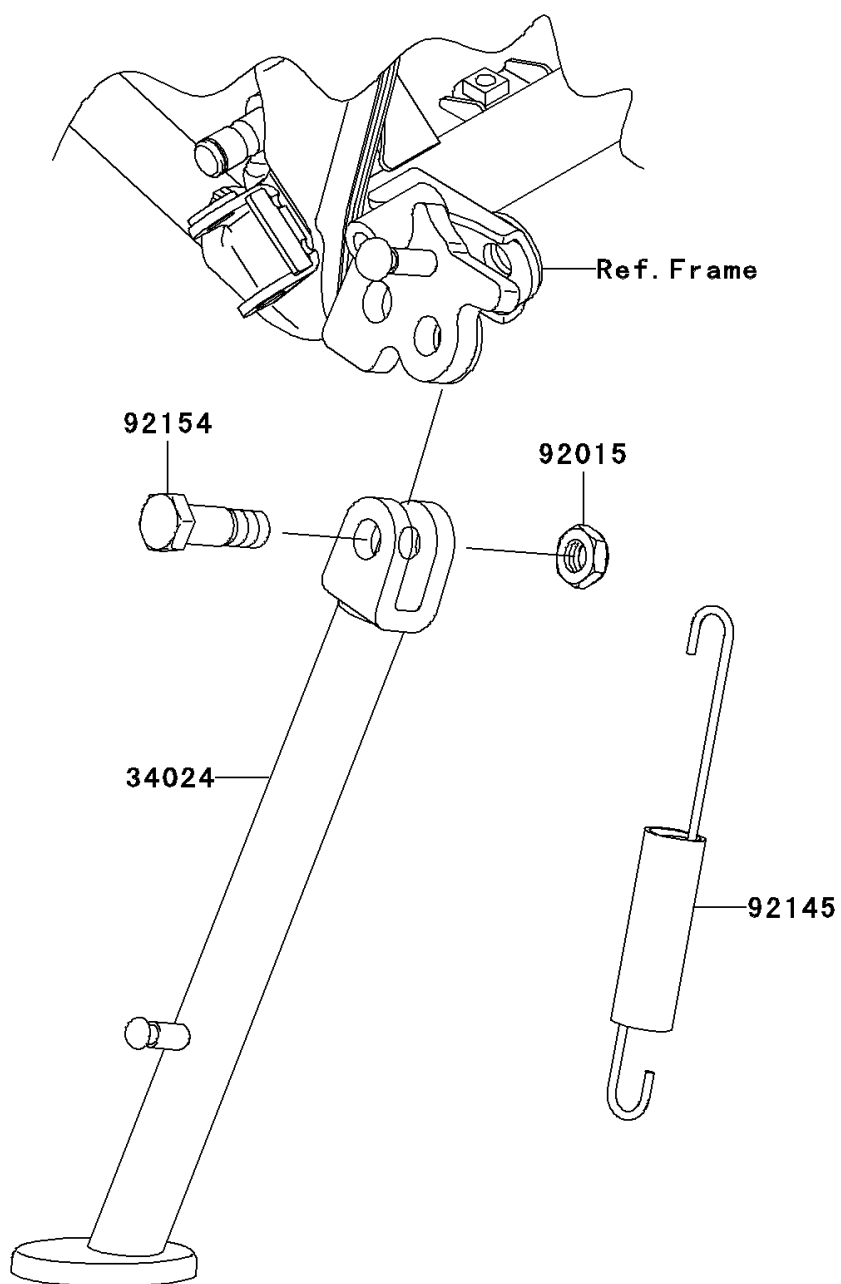

2008 KLX[®]140

PARTS DIAGRAM

Stand(s)

F2190

2008 KLX[®]140

PARTS LIST

Stand(s)

Kawasaki

Let the Good Times Roll[®]

ITEM NAME

PART NUMBER

QUANTITY
