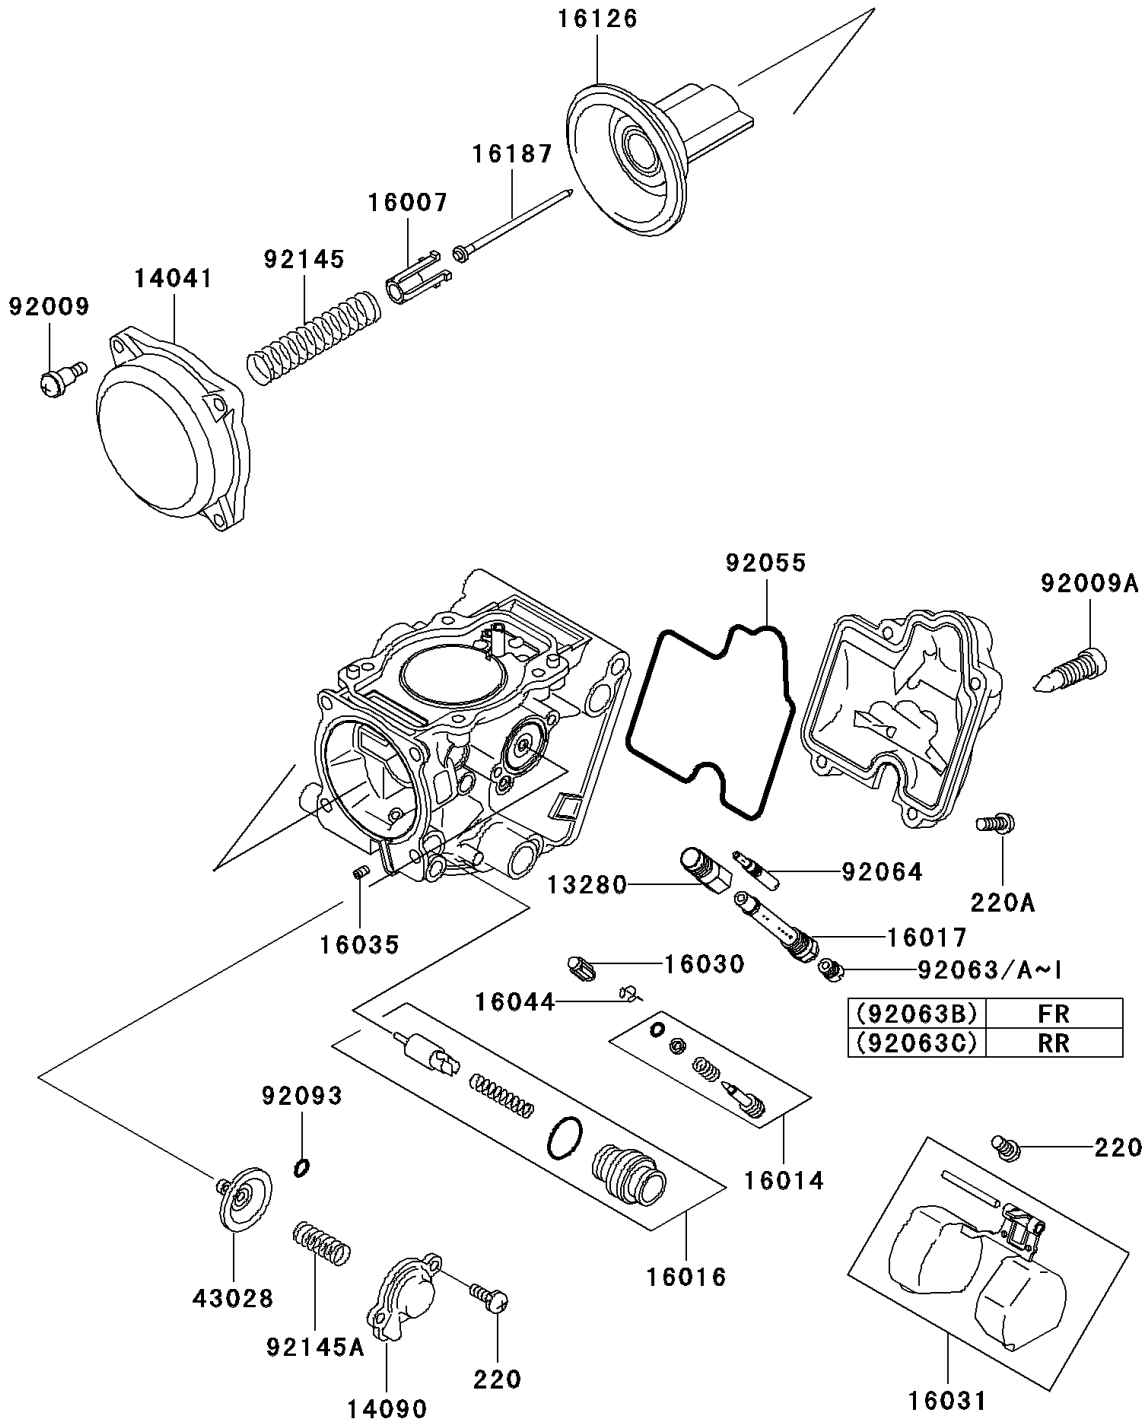

2003 Prairie 650 4X4 Advantage Classic

PARTS DIAGRAM

Carburetor Parts

E1612

2003 Prairie 650 4X4 Advantage Classic

PARTS LIST Carburetor Parts

ITEM NAME	PART NUMBER	QUANTITY
-----------	-------------	----------
