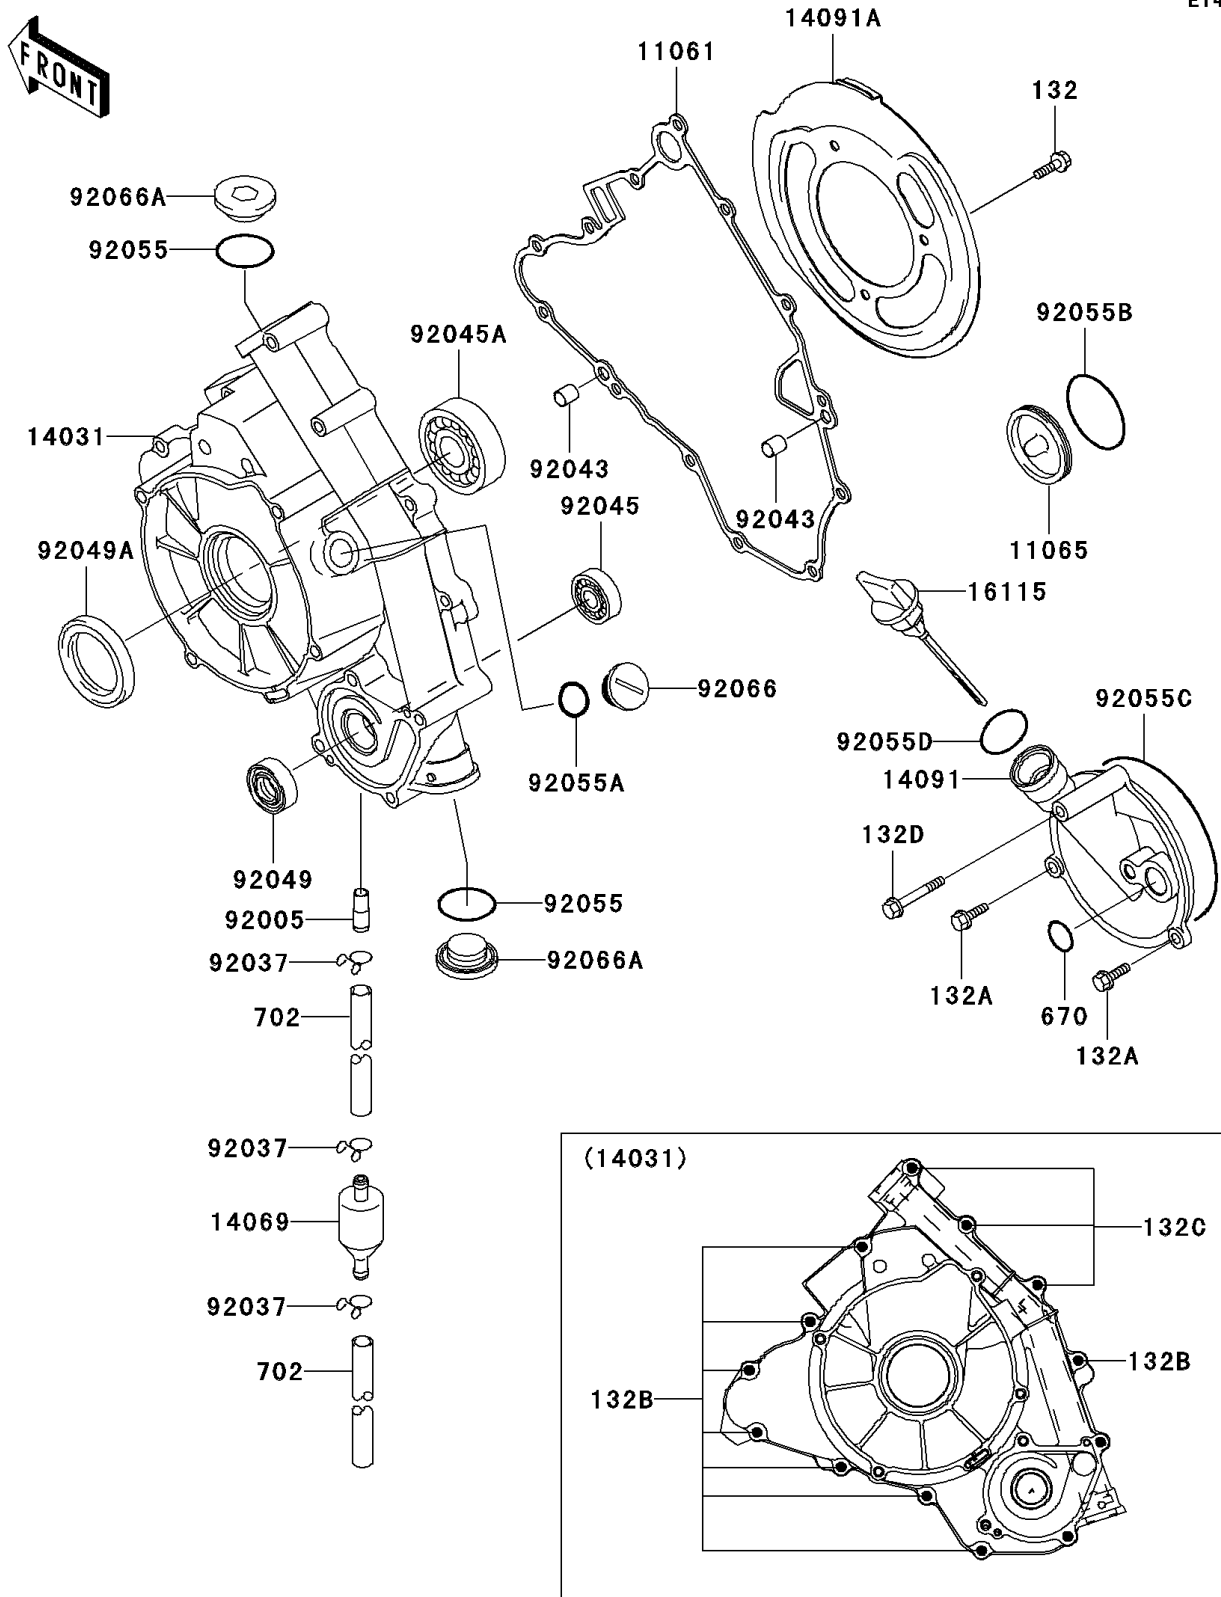

2003 Prairie 650 4X4 Advantage Classic

PARTS DIAGRAM

Engine Cover(s)

E1431

2003 Prairie 650 4X4 Advantage Classic

PARTS LIST

Engine Cover(s)

ITEM NAME	PART NUMBER	QUANTITY
-----------	-------------	----------
