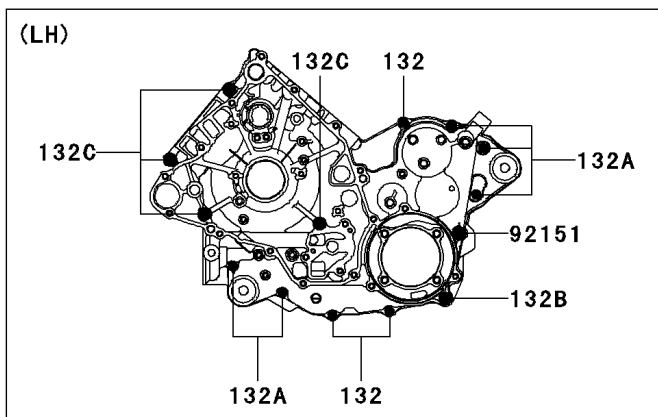

2003 Prairie 650 4X4 Advantage Classic

PARTS DIAGRAM

Crankcase

E1411

2003 Prairie 650 4X4 Advantage Classic

PARTS LIST

Crankcase

ITEM NAME	PART NUMBER	QUANTITY
-----------	-------------	----------
