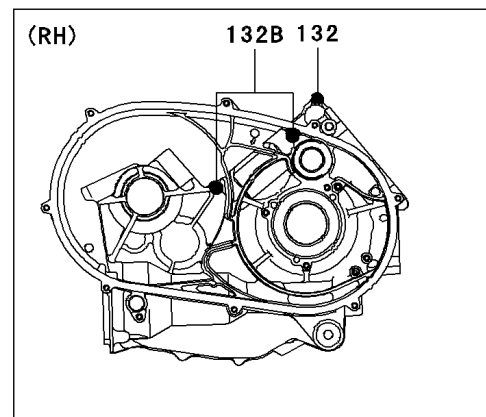

2003 Prairie 650 4X4 Advantage Classic

PARTS DIAGRAM

Crankcase

E1411

2003 Prairie 650 4X4 Advantage Classic

PARTS LIST

Crankcase

ITEM NAME	PART NUMBER	QUANTITY
-----------	-------------	----------
