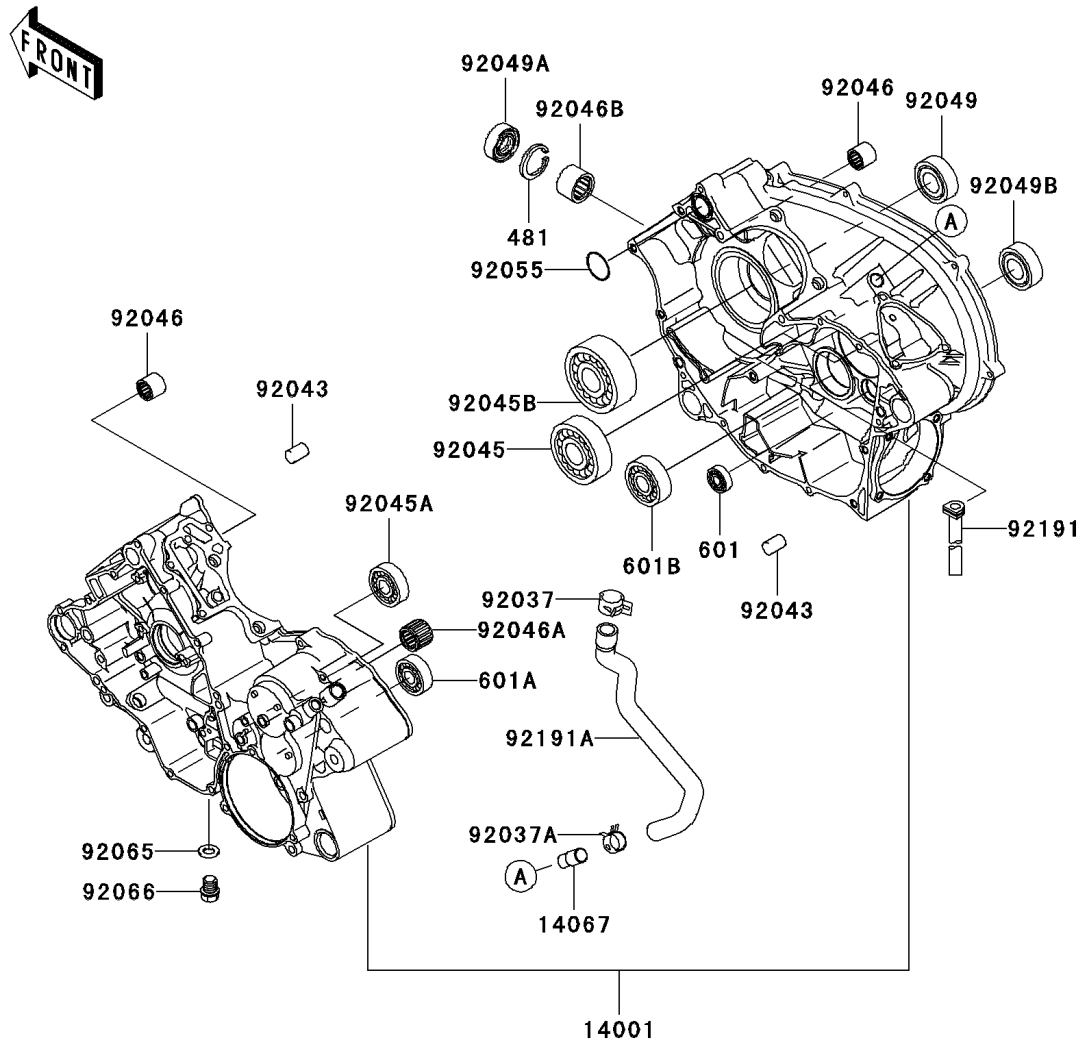

2003 Prairie 650 4X4 Advantage Classic

PARTS DIAGRAM

Crankcase

E1411

2003 Prairie 650 4X4 Advantage Classic

PARTS LIST

Crankcase

ITEM NAME	PART NUMBER	QUANTITY
-----------	-------------	----------
