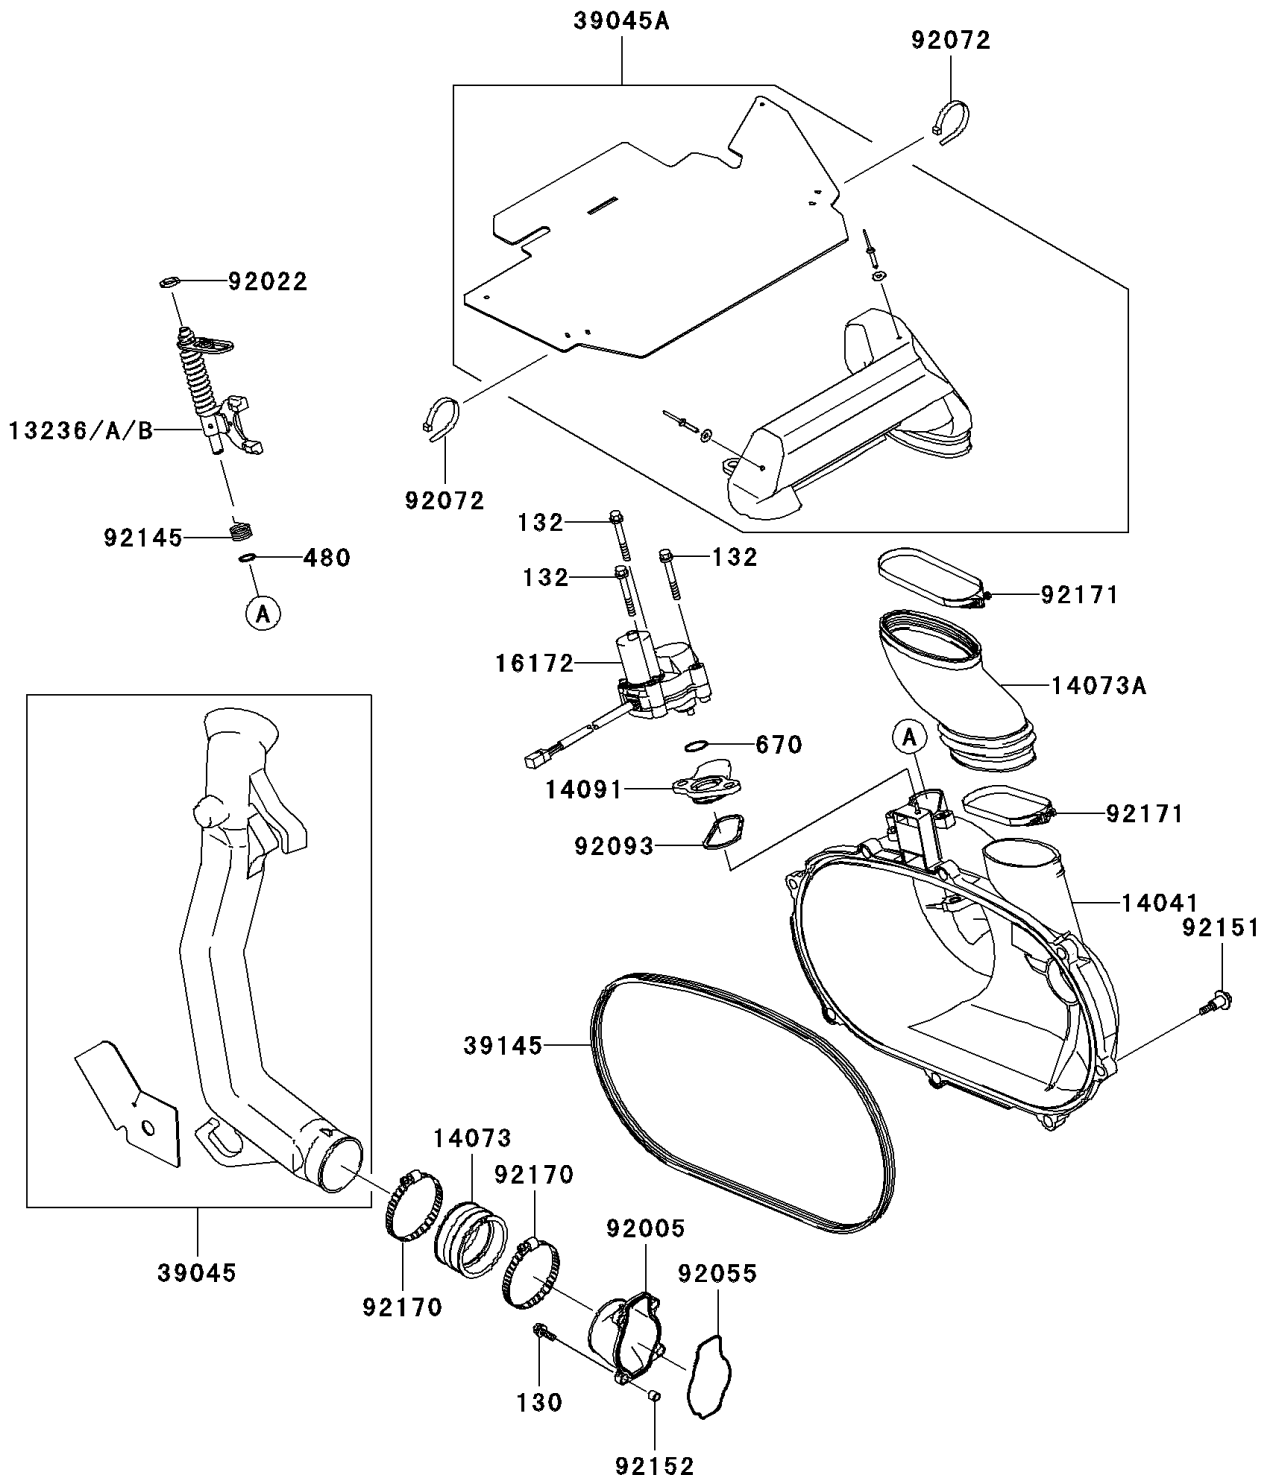

2003 Prairie 650 4X4 Advantage Classic

PARTS DIAGRAM

Converter Cover/Drive Belt

E1393

2003 Prairie 650 4X4 Advantage Classic

Kawasaki
Let the Good Times Roll®

PARTS LIST

Converter Cover/Drive Belt

ITEM NAME	PART NUMBER	QUANTITY
BOLT-FLANGED (Ref # 130)	130Z0620	4
BOLT-FLANGED-SMALL (Ref # 132)	132J0650	3
CIRCLIP-TYPE-C,10MM (Ref # 480)	480J1000	1
O RING (Ref # 670)	670D3022	1
LEVER-COMP,YELLOW (Ref # 13236)	13236-1385	AR
LEVER-COMP,GREEN (Ref # 13236A)	13236-1386	AR
LEVER-COMP,PAINT LESS (Ref # 13236B)	13236-1387	1
COVER-COMP (Ref # 14041)	14041-1158	1
DUCT,AIR FILTER JOINT (Ref # 14073)	14073-1775	1
DUCT,EXHAUST (Ref # 14073A)	14073-1792	1
COVER,ENGINE BRAKE (Ref # 14091)	14091-1421	1
ACTUATOR,BELT CONVERTER (Ref # 16172)	16172-1063	1
DUCT-ASSY,SNORKEL,IN (Ref # 39045)	39045-1062	1
DUCT-ASSY,SNORKEL,EX (Ref # 39045A)	39045-1063	1
TRIM-SEAL (Ref # 39145)	39145-1135	1
FITTING (Ref # 92005)	92005-1387	1
WASHER,10.2X16X1 (Ref # 92022)	92022-1829	1
RING-O (Ref # 92055)	92055-1630	1
BAND,L=188 (Ref # 92072)	92072-1239	2
SEAL (Ref # 92093)	92093-1548	1
SPRING (Ref # 92145)	92145-1567	1
BOLT (Ref # 92151)	92151-1686	8
COLLAR (Ref # 92152)	92152-1332	4
CLAMP (Ref # 92170)	92170-1764	2
CLAMP (Ref # 92171)	92171-1336	2