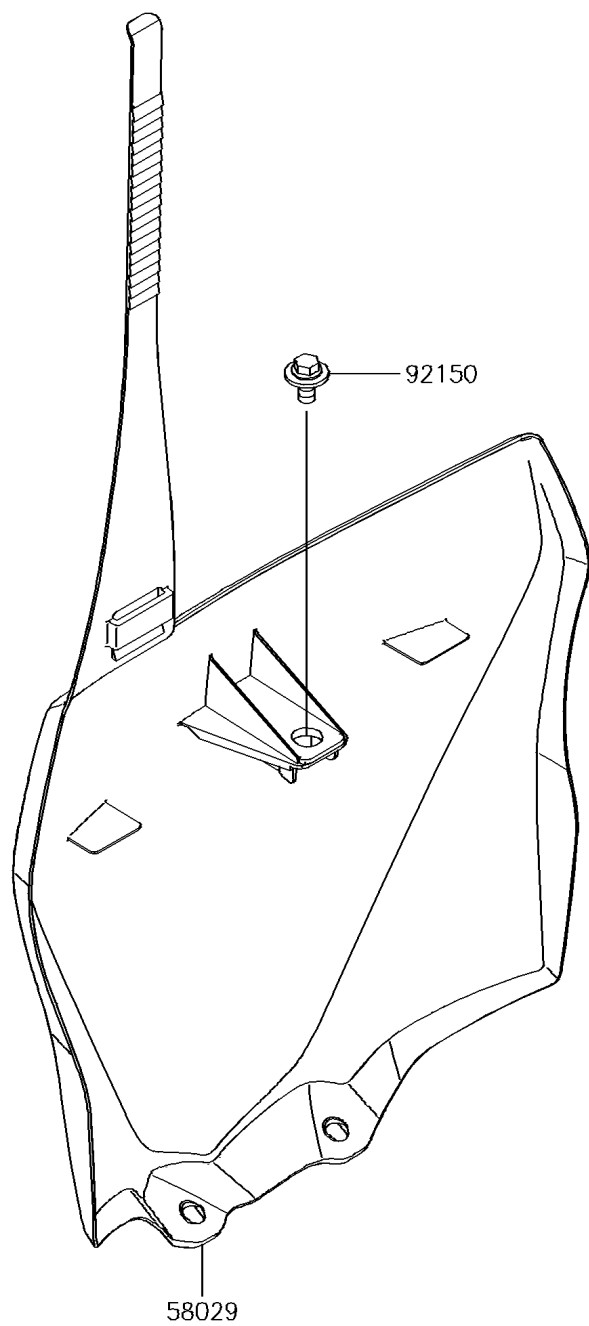

2016 KX™100

PARTS DIAGRAM

Accessory

Kawasaki

Let the Good Times Roll®

F2910

2016 KX™100

PARTS LIST

Accessory

ITEM NAME

PART NUMBER

QUANTITY
