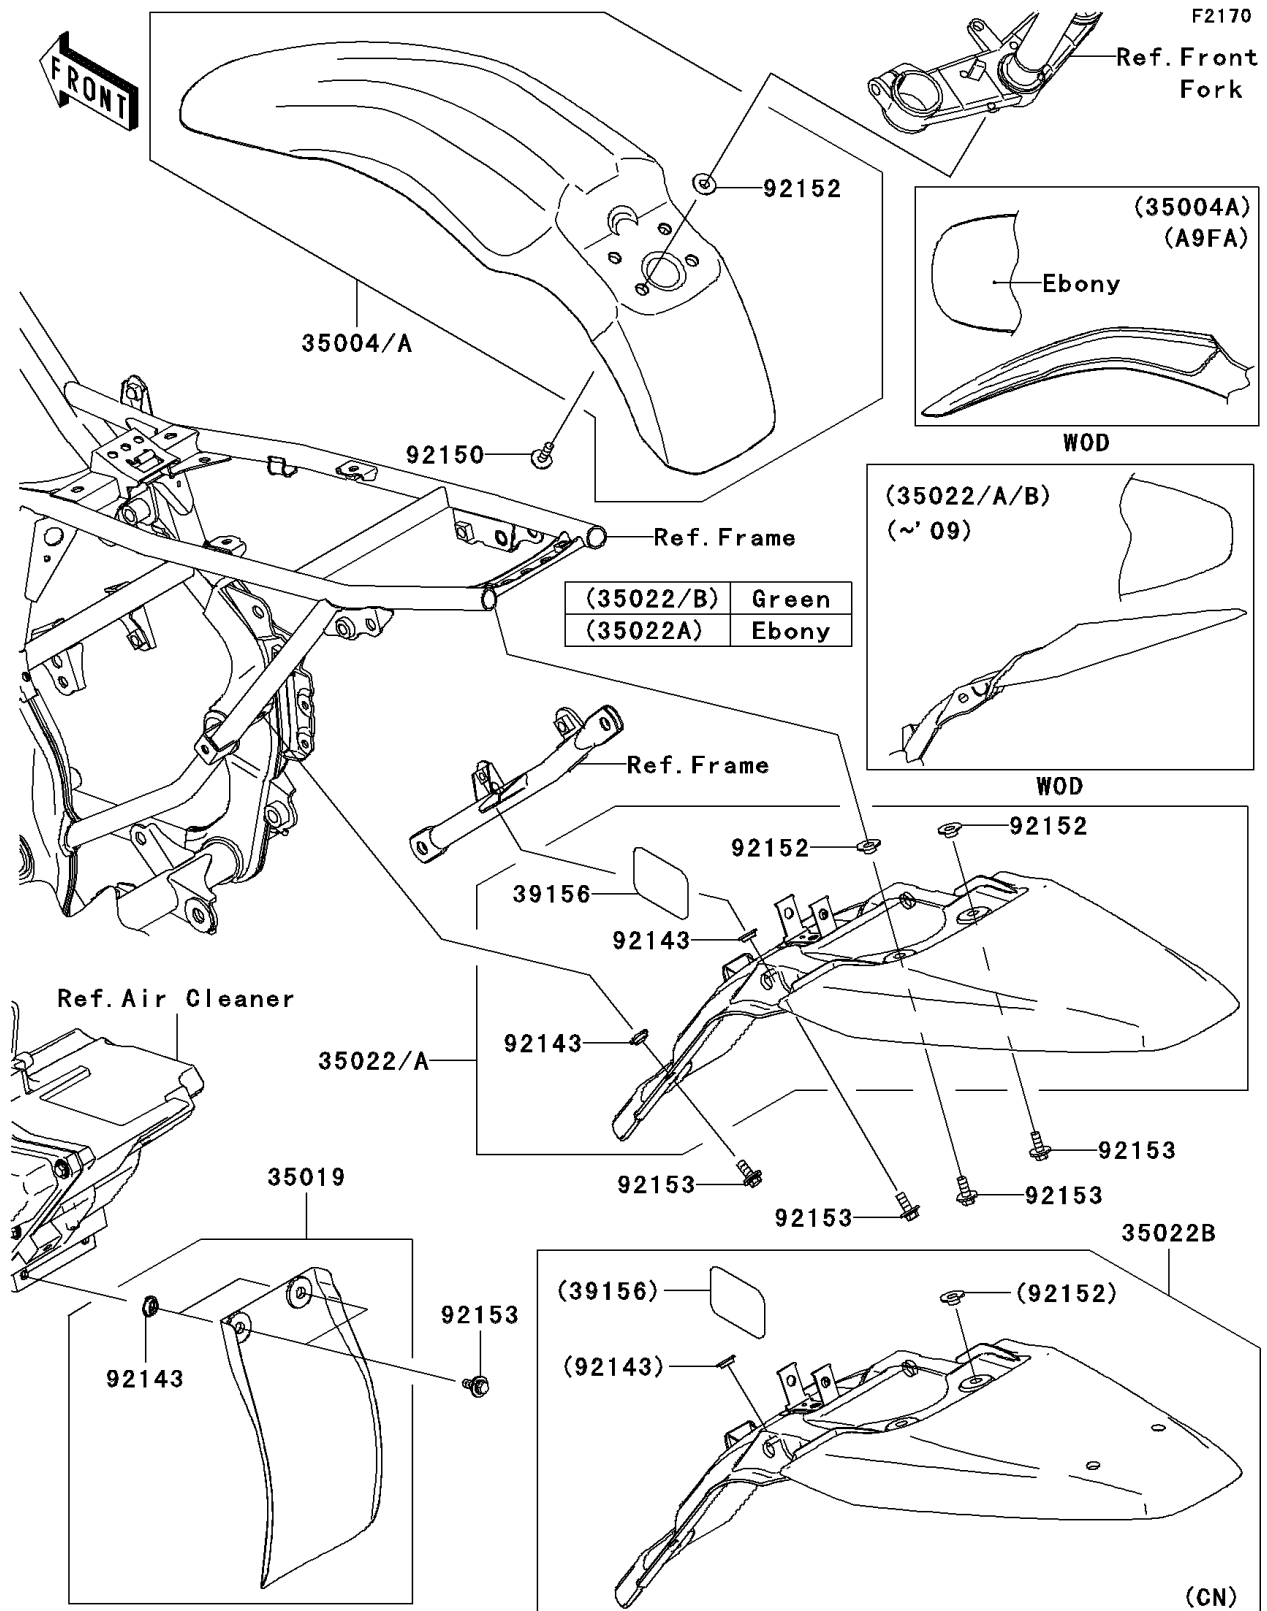

2011 KLX[®]140

PARTS DIAGRAM

Fenders

2011 KLX[®]140

PARTS LIST

Fenders

ITEM NAME

PART NUMBER

QUANTITY
