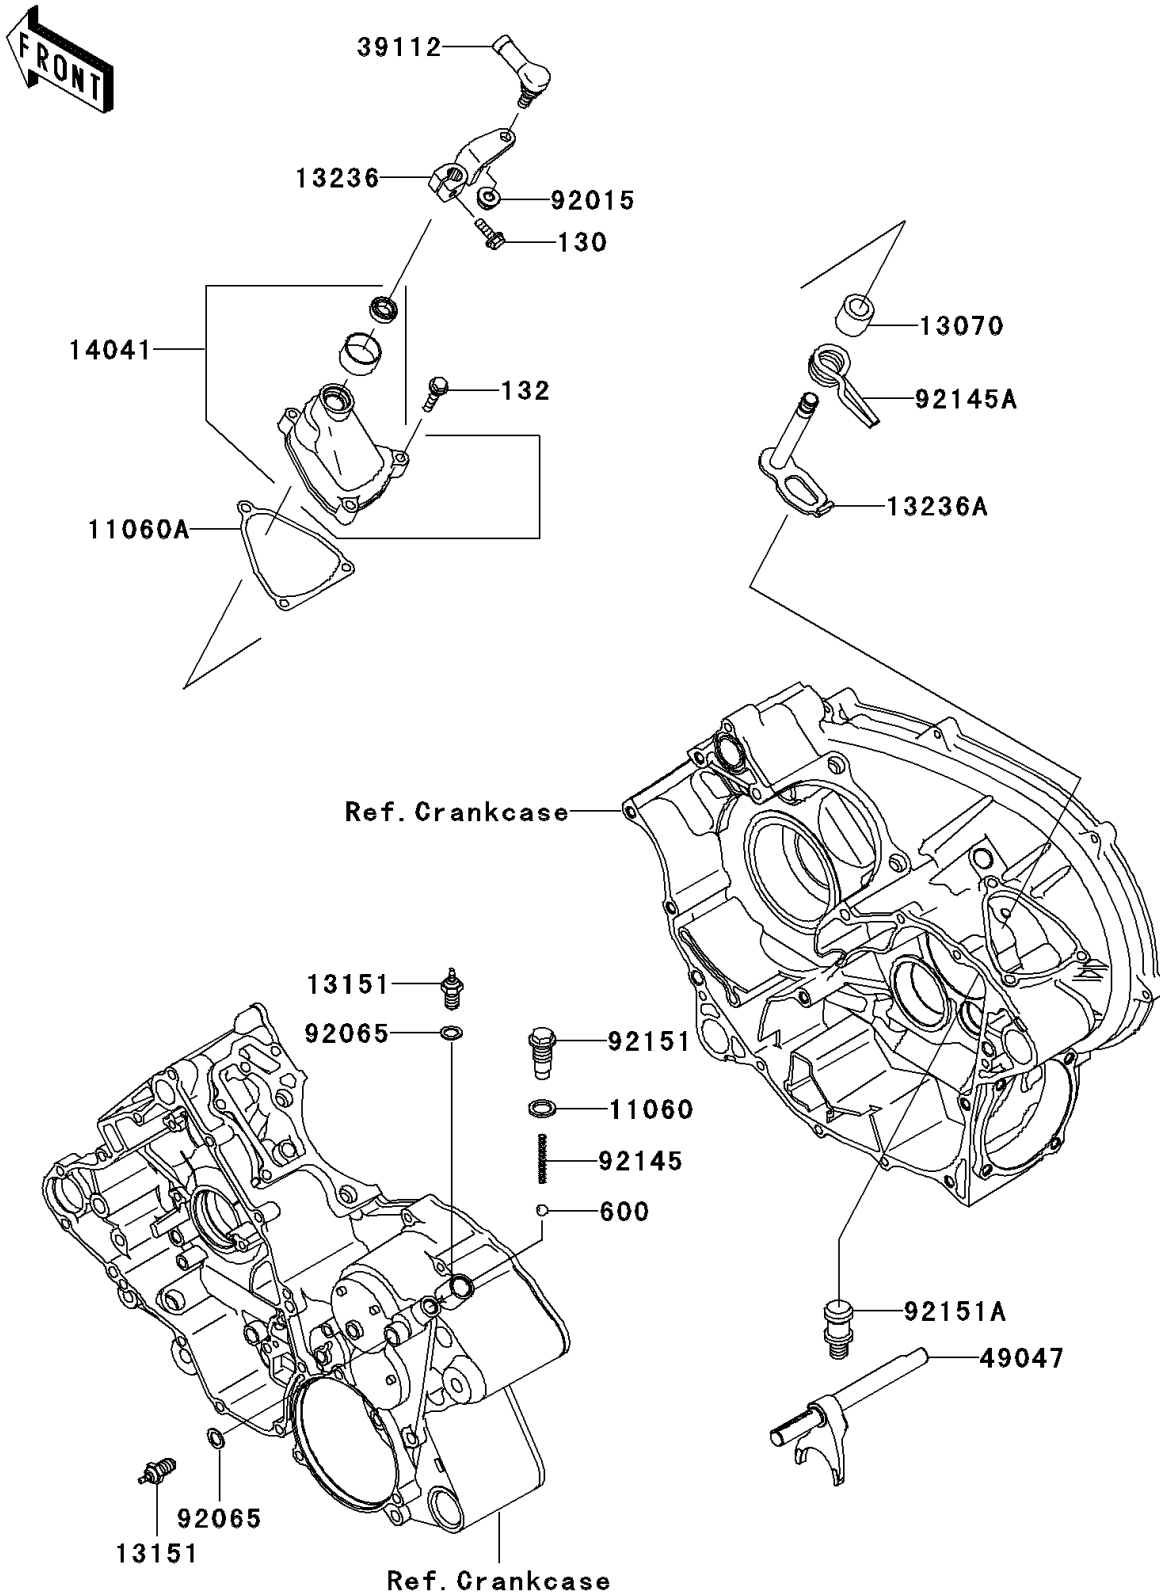

2003 Prairie 650 4X4 Advantage Classic

PARTS DIAGRAM

Gear Change Mechanism

E1370

2003 Prairie 650 4X4 Advantage Classic

PARTS LIST

Gear Change Mechanism

ITEM NAME	PART NUMBER	QUANTITY
-----------	-------------	----------
