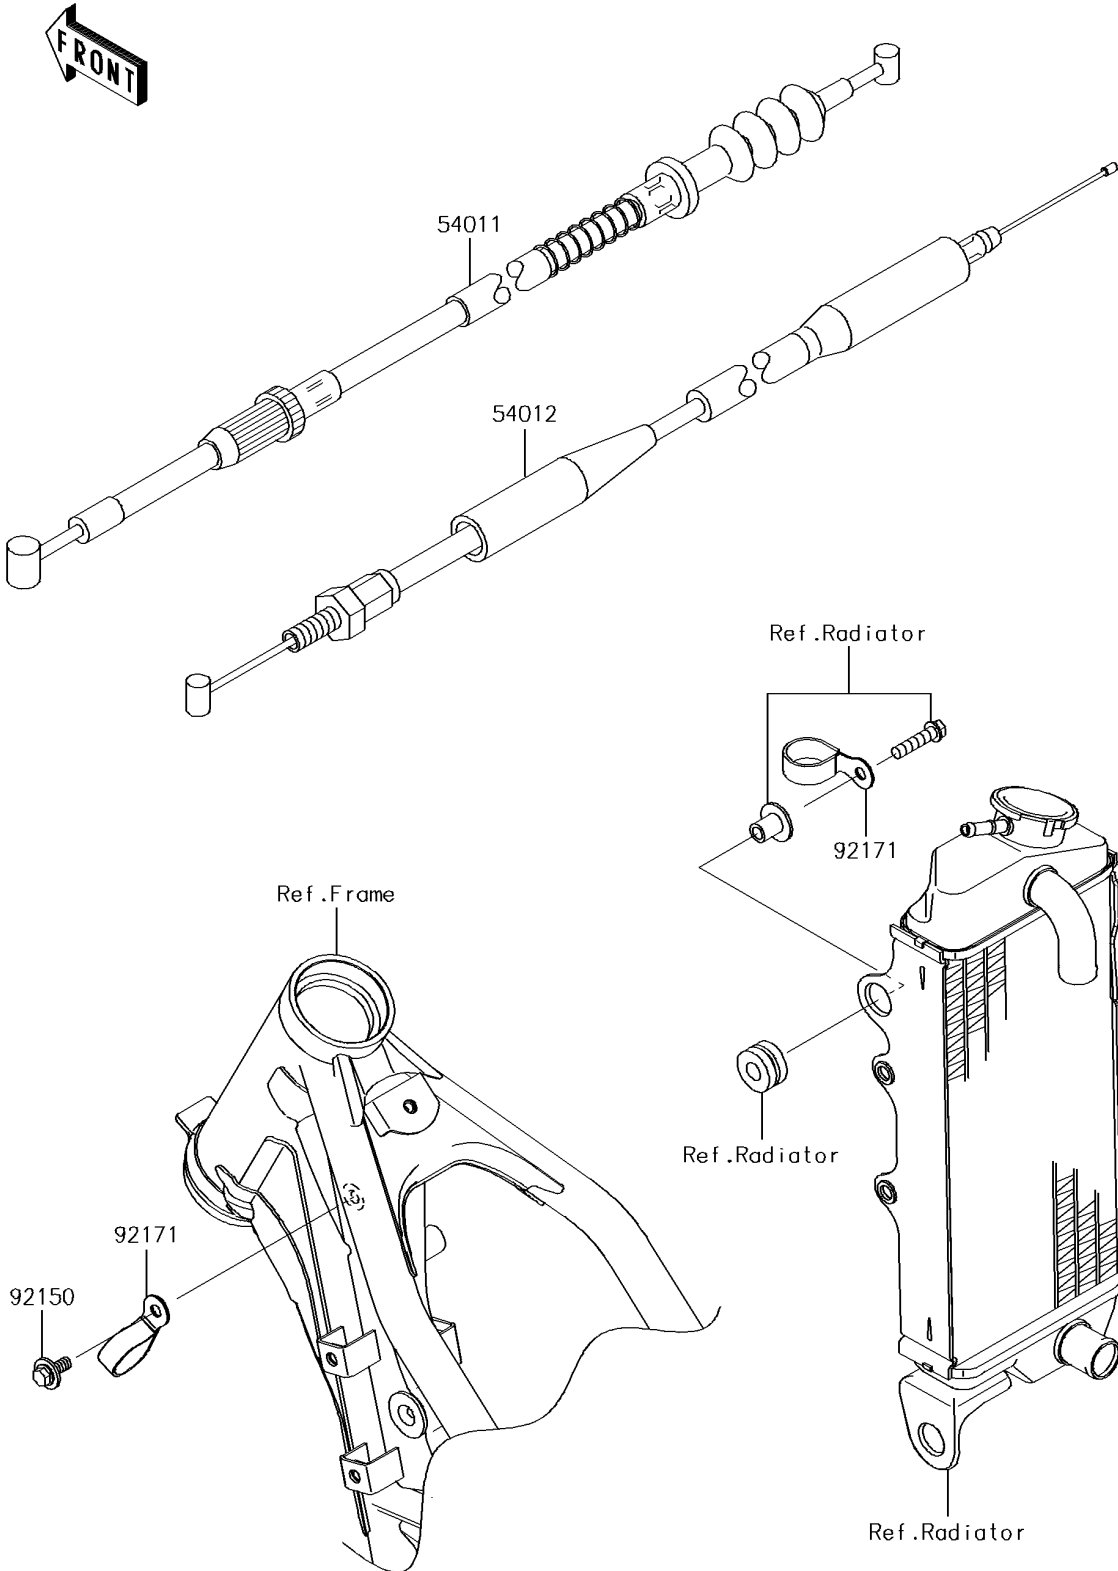

2017 KX™100

PARTS DIAGRAM

Cables

F2540

2017 KX™100

PARTS LIST

Cables

Kawasaki

Let the Good Times Roll®

ITEM NAME

PART NUMBER

QUANTITY
